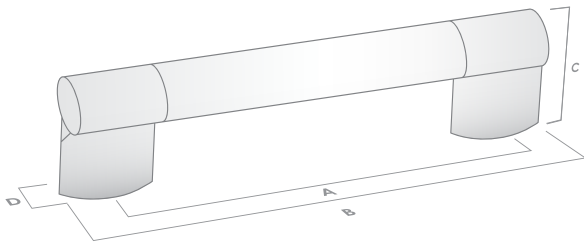

## The Statement Collection

Knob

Code	CTC (A)	Length (B)	Width (D)	Projection (C)	Finish
788.128.07	128mm	158mm	14mm	34mm	Stainless Steel
788.160.07	160mm	190mm	14mm	34mm	Stainless Steel
788.192.07	192mm	222mm	14mm	34mm	Stainless Steel
788.224.07	224mm	254mm	14mm	34mm	Stainless Steel
788.288.07	288mm	318mm	14mm	34mm	Stainless Steel
788.384.07	384mm	414mm	14mm	34mm	Stainless Steel
788.448.07	448mm	478mm	14mm	34mm	Stainless Steel
788.672.07	672mm	702mm	14mm	34mm	Stainless Steel
788.896.07	896mm	926mm	14mm	34mm	Stainless Steel
788.1280.07	1280mm	1310mm	14mm	34mm	Stainless Steel