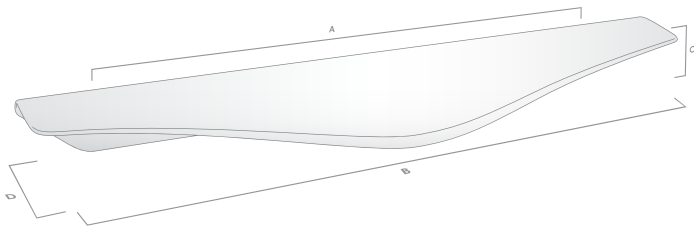

LIPS

The Minimal Collection

Lip Pull

Code	CTC (A)	Length (B)	Height (D)	Projection (C)	Finish
792.160.06	160mm	240mm	45mm	20mm	Polished Chrome
792.160.10	160mm	240mm	45mm	20mm	Dull Brushed Nickel
792.160.15	160mm	240mm	45mm	20mm	Satin Chrome
792.224.06	224mm	320mm	45mm	20mm	Polished Chrome
792.224.10	224mm	320mm	45mm	20mm	Dull Brushed Nickel
792.224.15	224mm	320mm	45mm	20mm	Satin Chrome

Available Finishes:

Polished Chrome

Dull Brushed Nickel

Satin Chrome