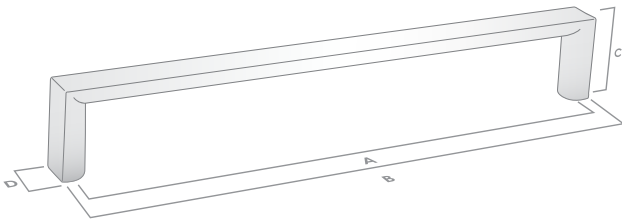

URBANE

The Statement Collection

Handle

Code	CTC (A)	Length (B)	Width (D)	Projection (C)	Finish
795.128.04	128mm	136mm	8mm	28mm	Matte Black
795.128.10	128mm	136mm	8mm	28mm	Dull Brushed Nickel
795.128.25	128mm	136mm	8mm	28mm	Matte White
795.128.36	128mm	136mm	8mm	28mm	Satin Gold
795.128.37	128mm	136mm	8mm	28mm	Graphite
795.192.04	192mm	200mm	8mm	28mm	Matte Black
795.192.10	192mm	200mm	8mm	28mm	Dull Brushed Nickel
795.192.25	192mm	200mm	8mm	28mm	Matte White
795.192.36	192mm	200mm	8mm	28mm	Satin Gold
795.192.37	192mm	200mm	8mm	28mm	Graphite
795.320.04	320mm	328mm	8mm	28mm	Matte Black
795.320.10	320mm	328mm	8mm	28mm	Dull Brushed Nickel
795.320.25	320mm	328mm	8mm	28mm	Matte White
795.320.36	320mm	328mm	8mm	28mm	Satin Gold
795.320.37	320mm	328mm	8mm	28mm	Graphite