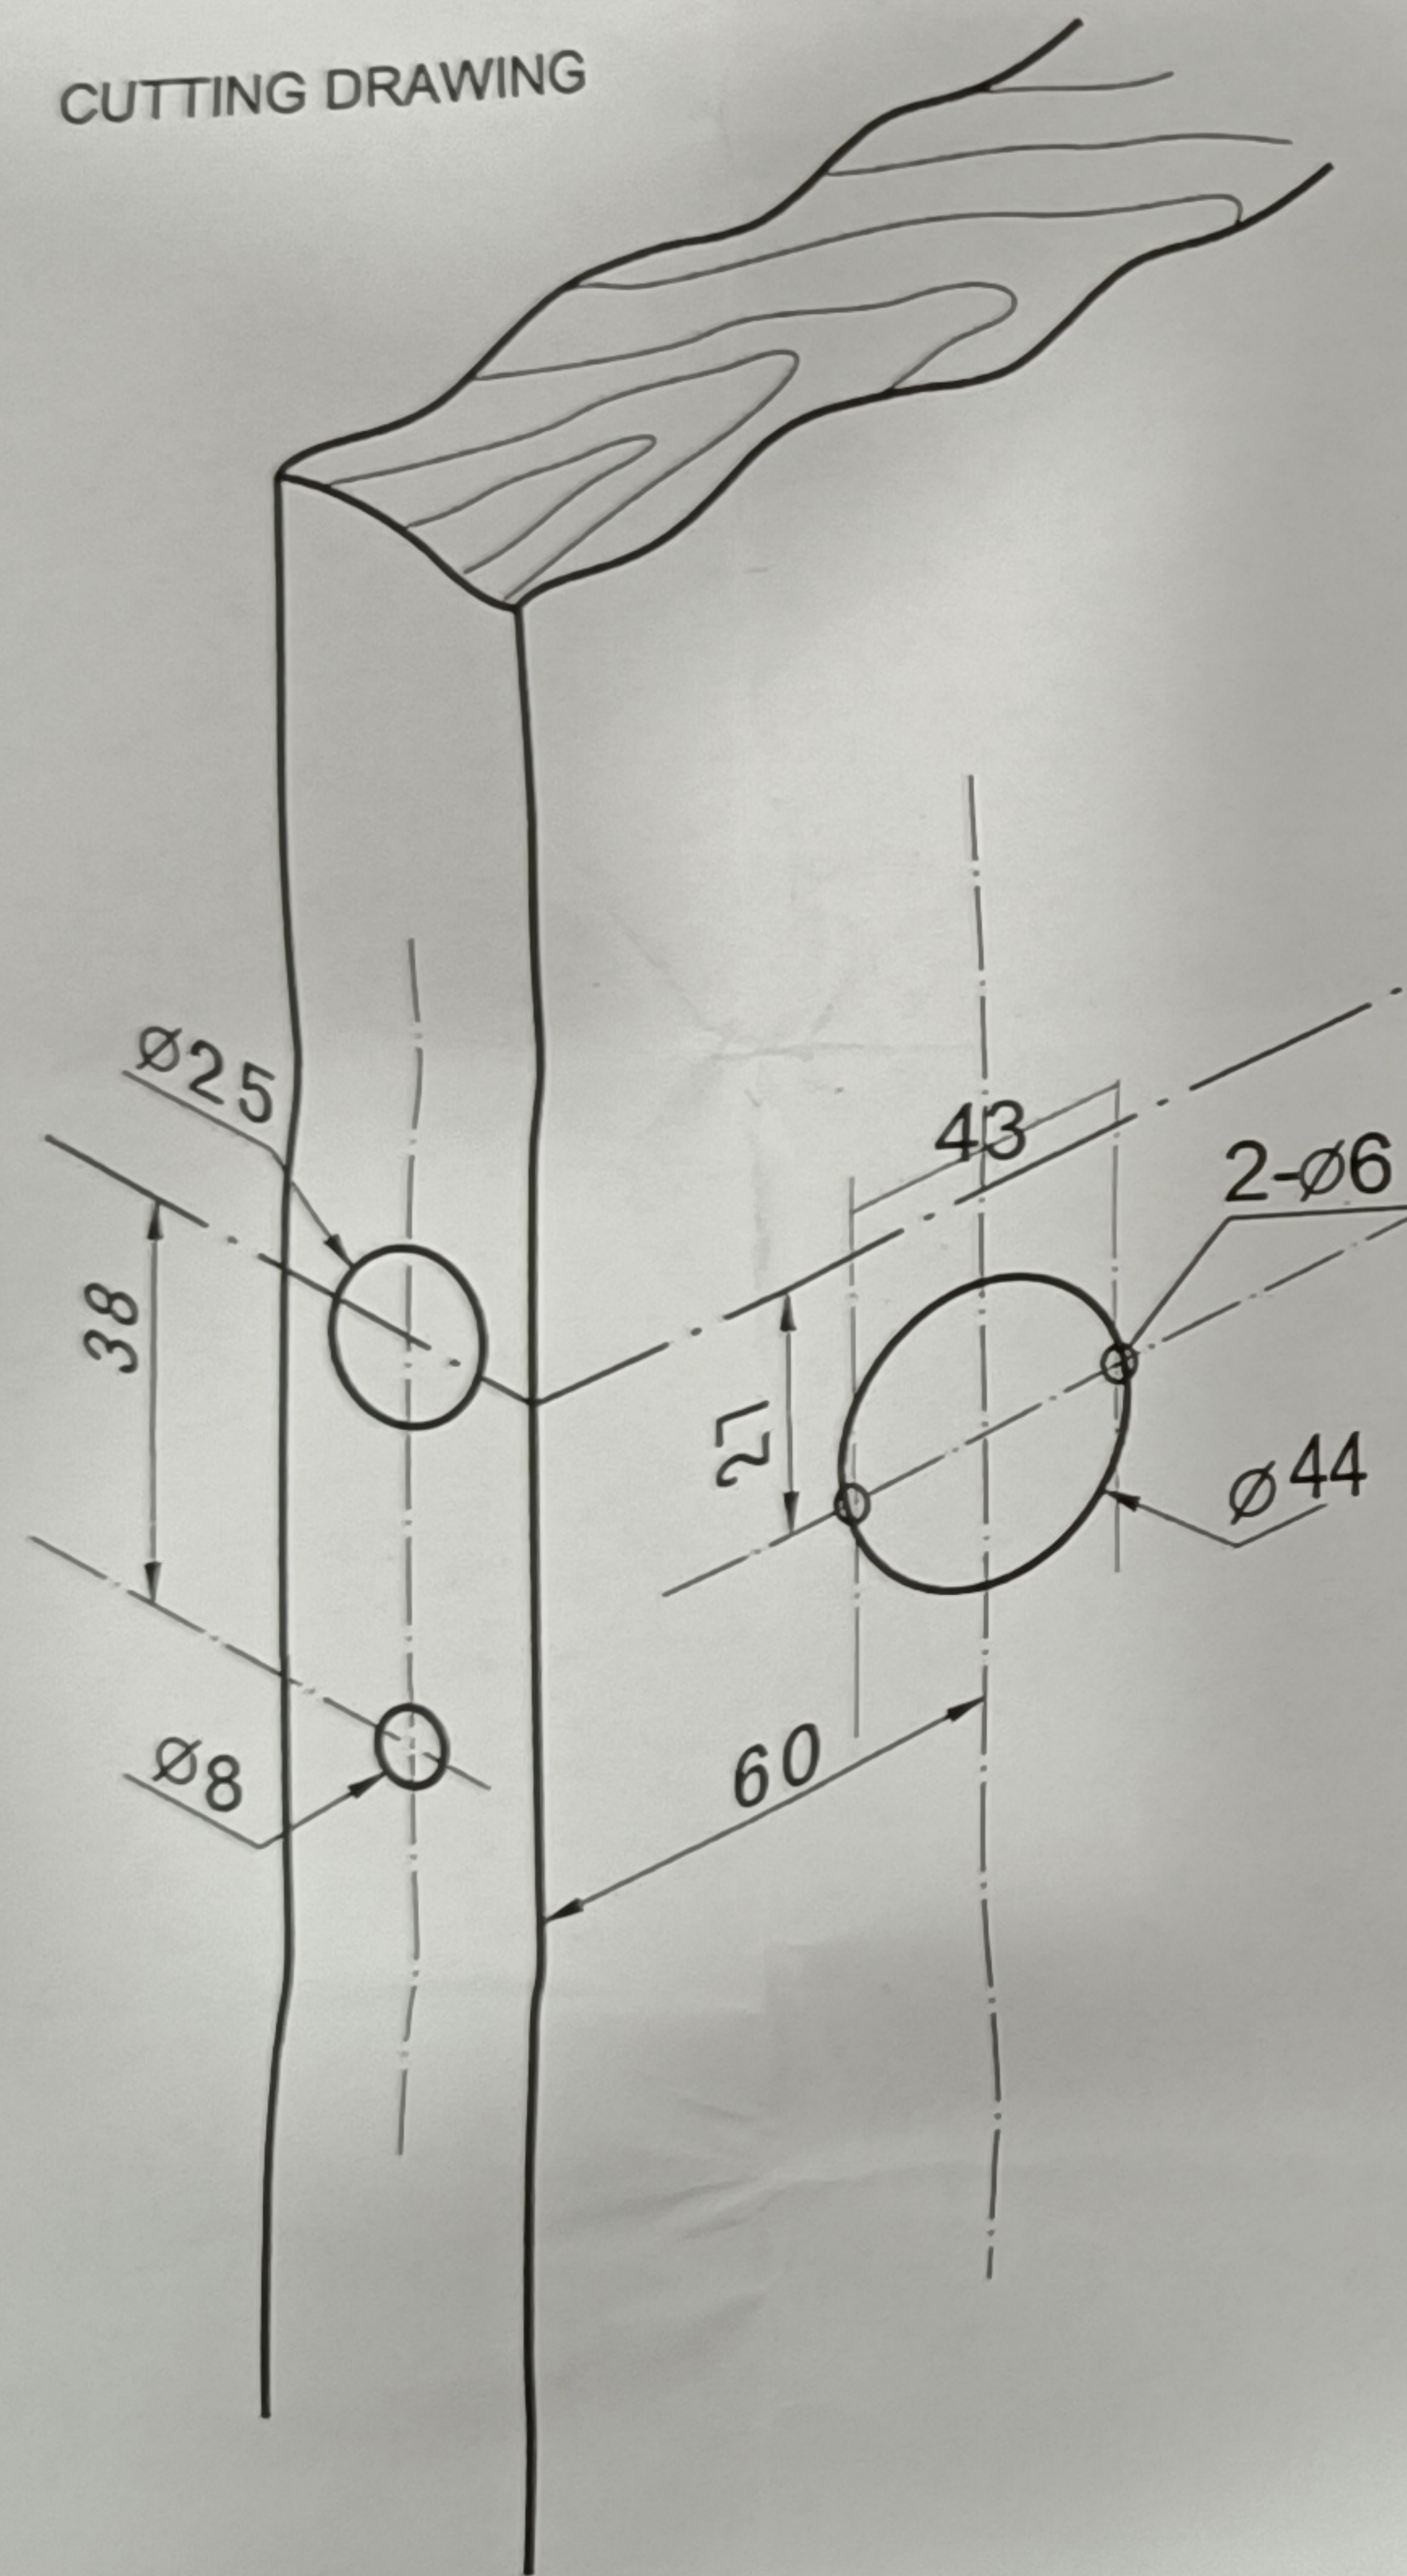

**ARCHITEC<sup>®</sup>**

- DEAD BOLT WITH EURO CYLINDER  
- PRODUCT CODE: 617-10, 617-20, 617-00, 617-60.

### INSTALLATION INSTRUCTIONS

CUTTING DRAWING

INSTALLATION DRAWING