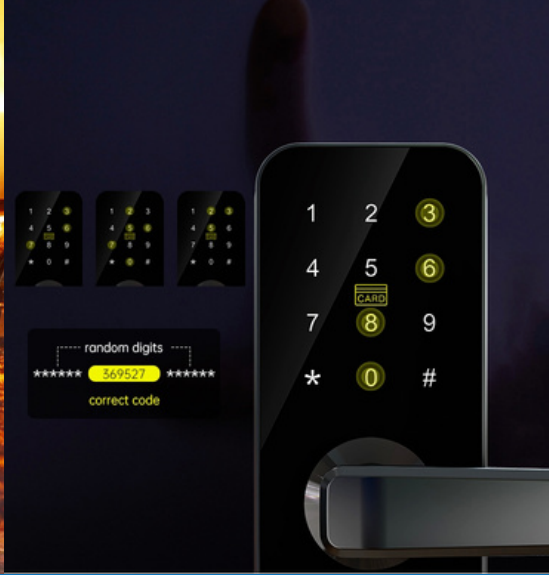

2 Hours Fire Rated

For any buildings or apartments needing a fire rated lock
Keep your home safe

Scramble Pin Code Technology

Add random digits to protect your code from prying eyes.

MLWINDSOR

5 ways to unlock

Bluetooth

WiFi

Pin Code

Card

Mechanical Key

MLWINDSOR

The MLWINDSOR by McGrath locks is a Sleek stylish lock, This Fire Rated 4 in 1 Digital Door Lock is perfect for any buildings or apartments needing a fire rated lock. A sleek door lock with Bluetooth app, pin code, RFID card and manual key to provide quick and convenient access.. This 4 in 1 digital door lock represents a stylish design easy entry as you can unlock the door from 3 meters away. A sleek door lock with a Bluetooth App, pin code, RFID card and manual key to provide quick and convenient access. Add a gateway and this lock can be unlocked anywhere in the world using the TLock app. send digital keys to friends, or timed access if you have a maintenance needing to be done to your house, use the TLock app to see a complete audit trail on how someone has got in and the time. The MLWINDSOR comes with or with out a dormakaba MS2602, MS2902

McGrath Locks

Making Access Easier

McGrath Digital Locks adopt the latest automatic technology to unlock and lock automatically without hands. Connect your smart lock to the WiFi network via a gateway, you can control you locks anywhere and anytime and it will bring the amazing experience of smart life.

Fire Rated Digital Bluetooth Lock

For high rise and multi residential family fire doors, stairways and all emergency exit, etc