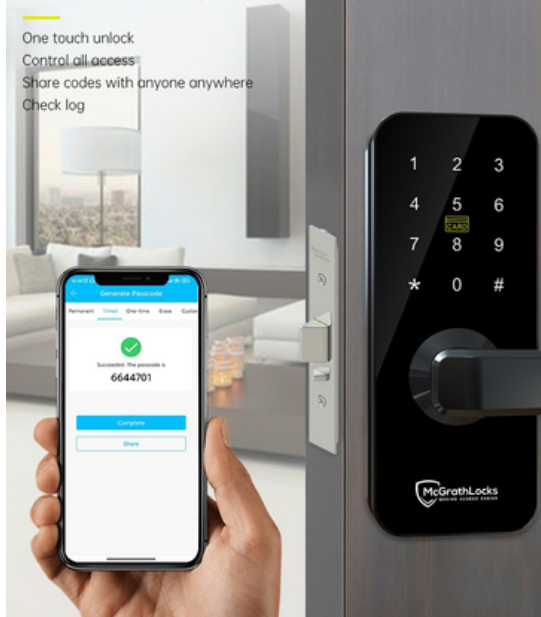

Bluetooth

WiFi

Pin Code

Card

Mechanical Key

MLWINDSOR

The MLWINDSOR by McGrath locks is a Sleek stylish lock, This Fire Rated 4 in 1 Digital Door Lock is perfect for any buildings or apartments needing a fire rated lock. A sleek door lock with Bluetooth app, pin code, RFID card and manual key to provide quick and convenient access.. This 4 in 1 digital door lock represents a stylish design easy entry as you can unlock the door from 3 meters away. A sleek door lock with a Bluetooth App, pin code, RFID card and manual key to provide quick and convenient access. Add a gateway and this lock can be unlocked anywhere in the world using the TLock app. send digital keys to friends, or timed access if you have a maintenance needing to be done to your house, use the TLock app to see a complete audit trail on how someone has got in and the time. The MLWINDSOR comes with or with out a dormakaba MS2602, MS2902

Waterproof and Weatherproof Design

High and Low Temperature Resistance.

- Dust-Proof
- UV-Proof
- Anti-Corrosion

Product parameters

Fully APP Management

One touch unlock
Control all access
Share codes with anyone anywhere
Check log

McGrath Locks

Making Access Easier

McGrath Digital Locks adopt the latest automatic technology to unlock and lock automatically without hands. Connect your smart lock to the WiFi network via a gateway, you can control you locks anywhere and anytime and it will bring the amazing experience of smart life.