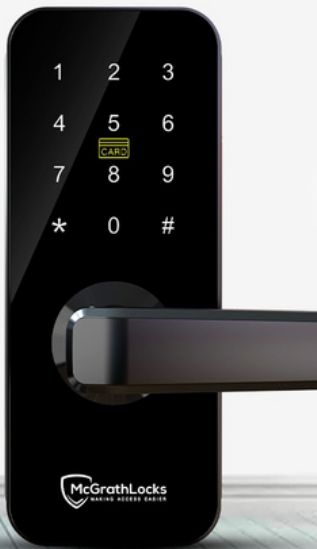

Bluetooth

WiFi

Pin Code

Card

Mechanical Key

MLWINDSOR

The MLWINDSOR by McGrath locks is a Sleek stylish lock, This Fire Rated 4 in 1 Digital Door Lock is perfect for any buildings or apartments needing a fire rated lock. A sleek door lock with Bluetooth app, pin code, RFID card and manual key to provide quick and convenient access.. This 4 in 1 digital door lock represents a stylish design easy entry as you can unlock the door from 3 meters away. A sleek door lock with a Bluetooth App, pin code, RFID card and manual key to provide quick and convenient access. Add a gateway and this lock can be unlocked anywhere in the world using the TLock app. send digital keys to friends, or timed access if you have a maintenance needing to be done to your house, use the TLock app to see a complete audit trail on how someone has got in and the time. The MLWINDSOR comes with or with out a dormakaba MS2602, MS2902

McGrath Locks now offers a range of residential locks, decoders and RFID cards. These elegant, streamlined stainless steel designs will ensure ease of access and top security for your properties. Constructed using the finest materials to incorporate the maximum standards in durability, quality and design.

Please scan for more info.

Make life easier

Unlock the infinite possibilities of your life

Tongtong lock

Pin code unlock

Card unlock

Key unlock

APP unlock

Fire Rated Digital Bluetooth Lock

For high rise and multi residential family fire doors, stairways and all emergency exit, etc