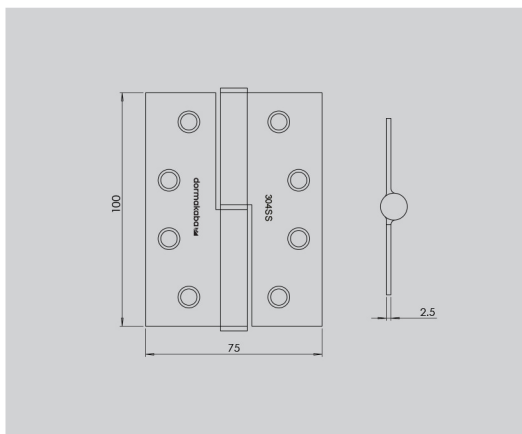

Broad Butt Button Tipped Hinges

DKH100/75LO LH - 100mm x 75mm Lift Off

Lift Off Hinge suitable for Timber or Metal doors and Timber or Pressed Metal frame applications

Available Finishes

- Satin Stainless Steel
- Polished Stainless Steel

Features:

- 304 Grade Stainless Steel
- Handed right or left
- 1 pair per box, 30 pairs per carton
- Supplied with (8) x 4.2 x 35mm wood & (4) x M5 x 12mm metal thread screws
- Size 100 x 75 x 2.5mm

DKH100/75LO RH - 100mm x 75mm Lift Off

Lift Off Hinge suitable for Timber or Metal doors and Timber or Pressed Metal frame applications

Available Finishes

- Satin Stainless Steel
- Polished Stainless Steel

Features:

- 304 Grade Stainless Steel
- Handed right or left
- 1 pair per box, 30 pairs per carton
- Supplied with (8) x 4.2 x 35mm wood & (4) x M5 x 12mm metal thread screws
- Size 100 x 75 x 2.5mm