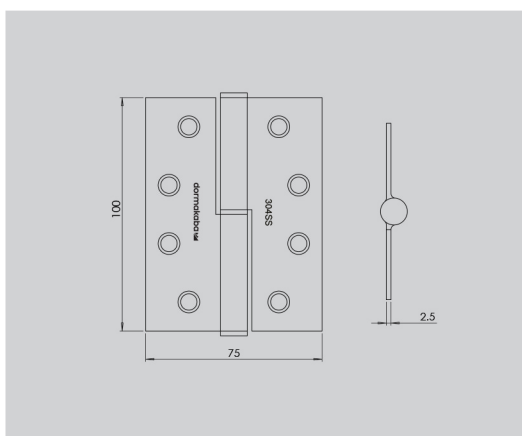

Broad Butt Button Tipped Hinges

DKH100/75LO LH - 100mm x 75mm Lift Off

Lift Off Hinge suitable for Timber or Metal doors and Timber or Pressed Metal frame applications

Available Finishes

- Satin Stainless Steel
- Polished Stainless Steel

Features:

- 304 Grade Stainless Steel
- Handed right or left
- 1 pair per box, 30 pairs per carton
- Supplied with (8) x 4.2 x 35mm wood & (4) x M5 x 12mm metal thread screws
- Size 100 x 75 x 2.5mm

DKH100/75LO RH - 100mm x 75mm Lift Off

Lift Off Hinge suitable for Timber or Metal doors and Timber or Pressed Metal frame applications

Available Finishes

- Satin Stainless Steel
- Polished Stainless Steel

Features:

- 304 Grade Stainless Steel
- Handed right or left
- 1 pair per box, 30 pairs per carton
- Supplied with (8) x 4.2 x 35mm wood & (4) x M5 x 12mm metal thread screws
- Size 100 x 75 x 2.5mm