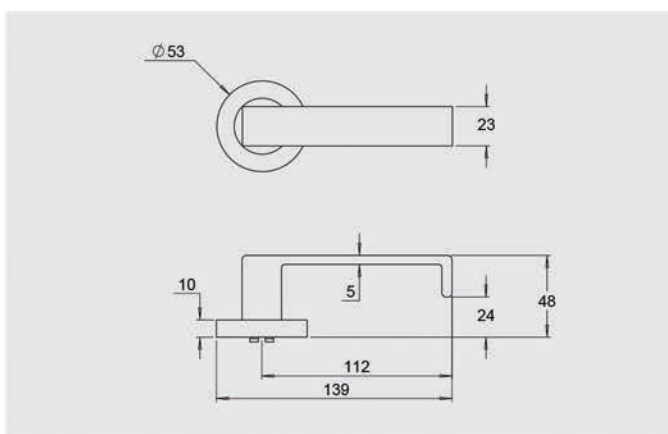

Coastal 4000 Series

Round Rose

4300/100

4300/101

4300/105

4300/110