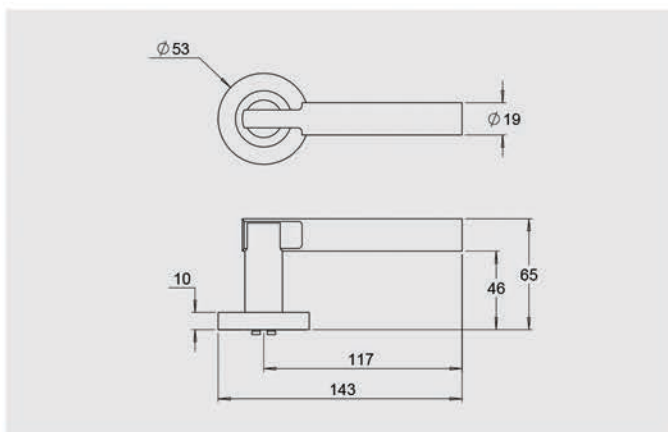

Coastal 4000 Series

Round Rose

4300/100

4300/101

4300/105

4300/110