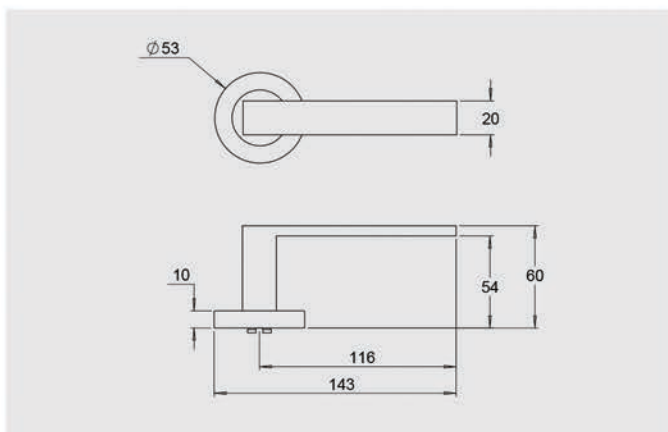

Coastal 4000 Series

Round Rose

4300/100