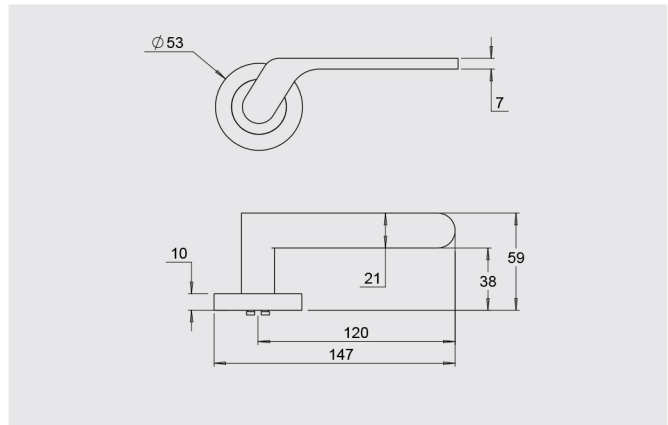

Coastal 4000 Series

Round Rose

4300/114