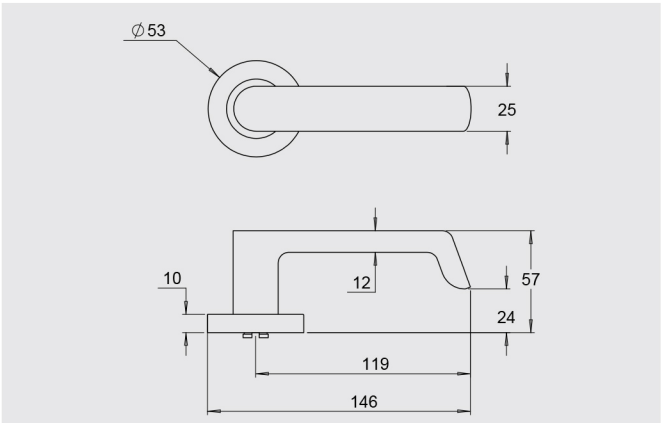

Coastal 4000 Series

Round Rose

4300/20

4300/21

4300/25

4300/32