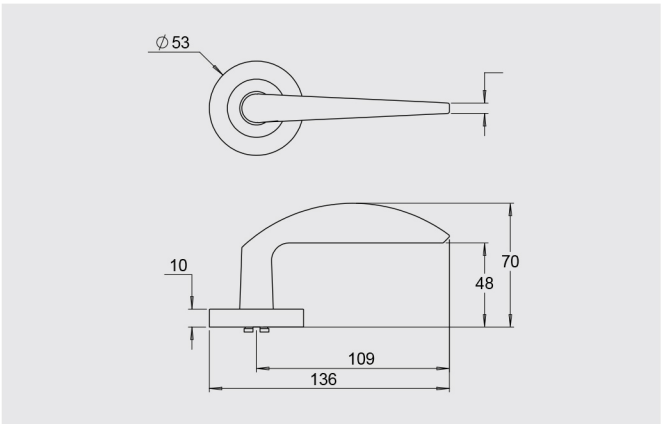

### Dimensions

Round rose: 53mm diameter rose, 10mm thick with 41mm fixing centres.

Square rose: 57mm x 57mm, 10mm thick with 41mm fixing centres.

### Functions

Passage/standard- sold as a pair including spindle and fixing screws less latch.

Privacy - sold as a pair including spindle, fixing screws and a 60mm backset privacy latch.

Half Set - sold as the external lever and rose including fixing screws, spindle and backing plate.

## Round Rose

4300/20

4300/21

4300/25

4300/32