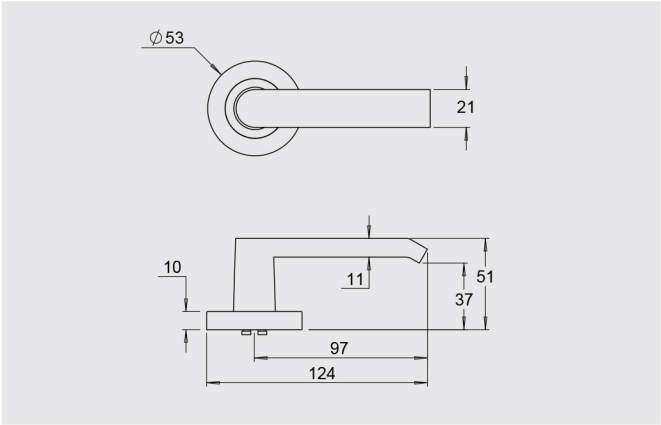

Coastal 4000 Series

Round Rose

4300/20