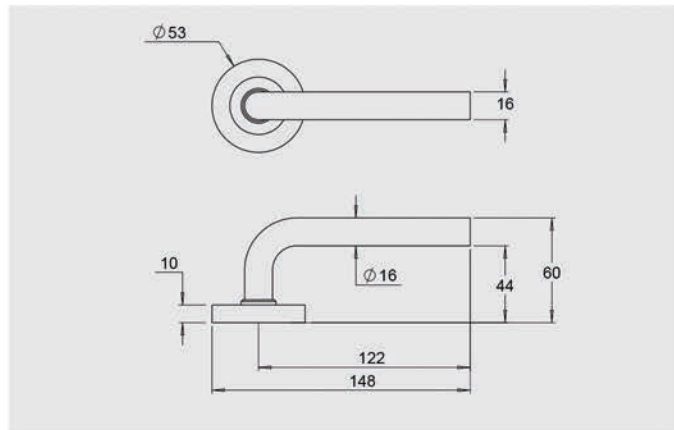

Urban 4000 Series

Round Rose

4300/27T

4300/40T

4300/45T

4300/55T