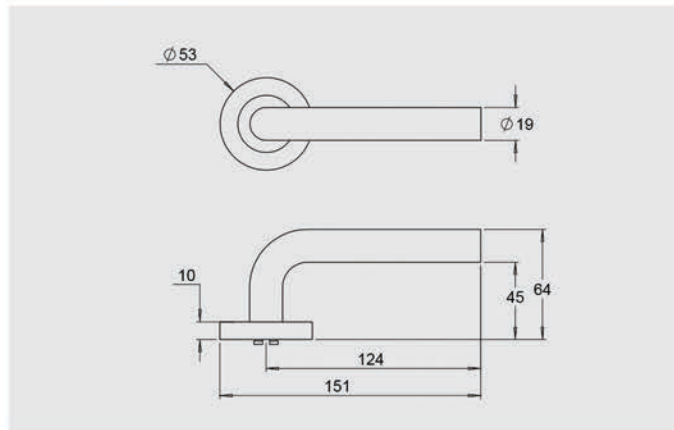

### Dimensions

Round rose: 53mm diameter rose, 10mm thick with 41mm fixing centres.

Square rose: 57mm x 57mm, 10mm thick with 41mm fixing centres.

### Functions

Passage/standard- sold as a pair including spindle and fixing screws less latch.

Privacy - sold as a pair including spindle, fixing screws and a 60mm backset privacy latch.

Half Set - sold as the external lever and rose including fixing screws, spindle and backing plate.

## Round Rose

4300/27T

4300/40T

4300/45T

4300/55T