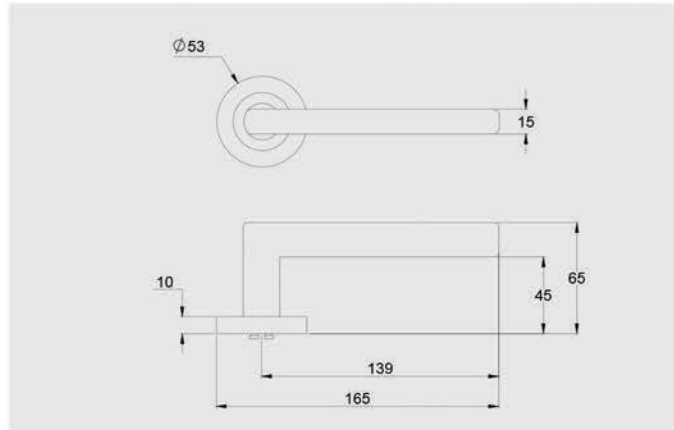

Urban 4000 Series

Round Rose

4300/27T