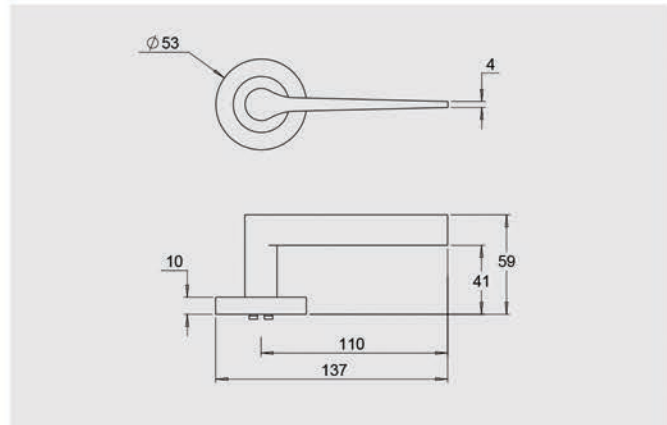

Coastal 4000 Series Round Rose

4300/34