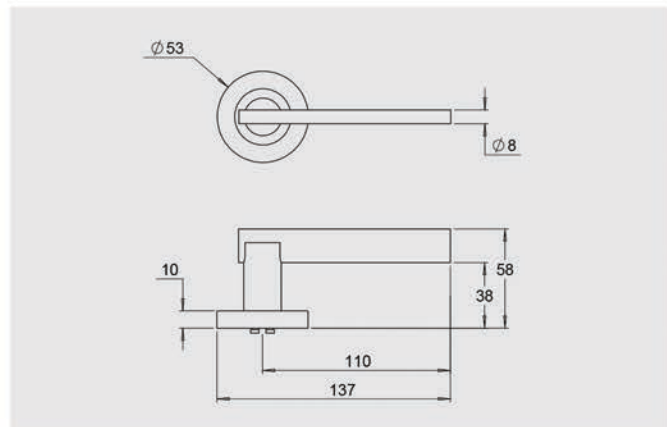

Coastal 4000 Series Round Rose

4300/34

4300/36

4300/37

4300/39