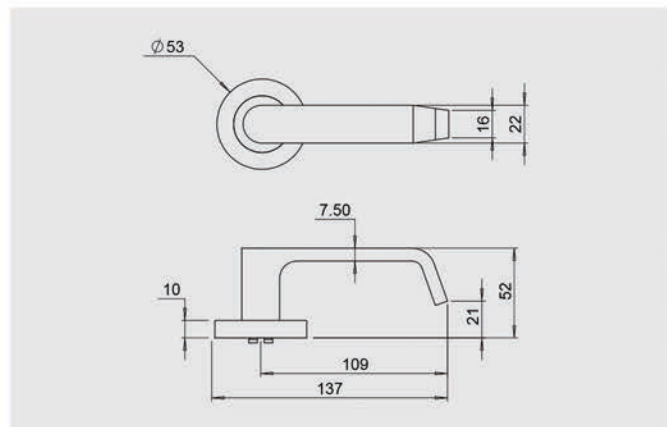

Coastal 4000 Series Round Rose

4300/34

4300/36

4300/37

4300/39