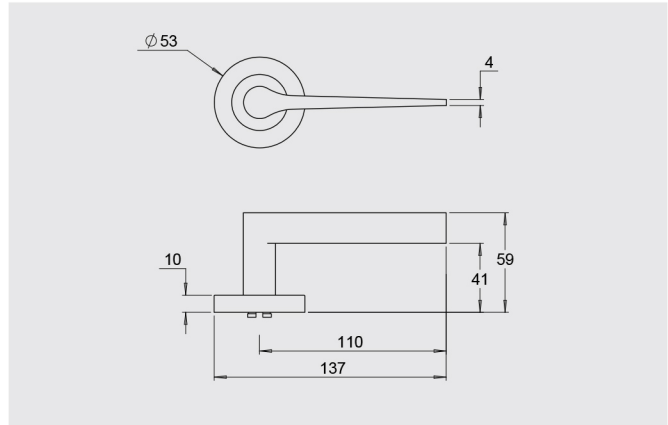

Coastal 4000 Series

Round Rose

4300/34