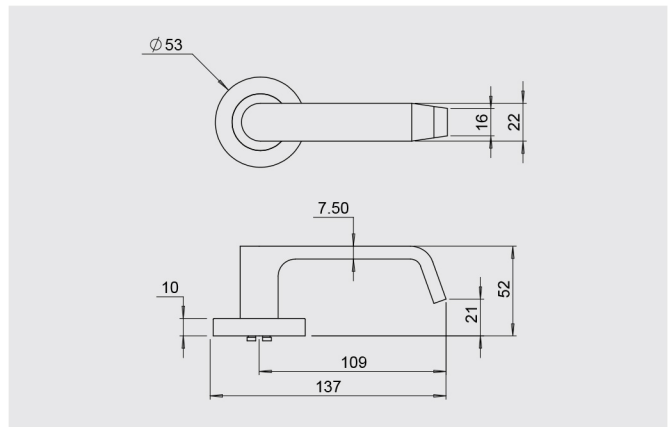

Coastal 4000 Series

Round Rose

4300/34

4300/36

4300/37

4300/39