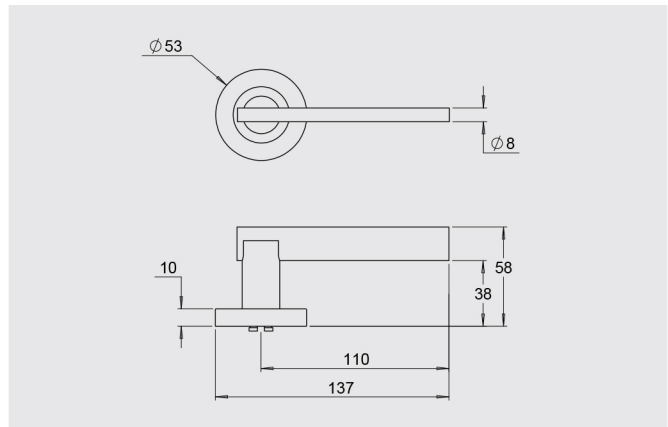

Coastal 4000 Series

Round Rose

4300/34

4300/36

4300/37

4300/39