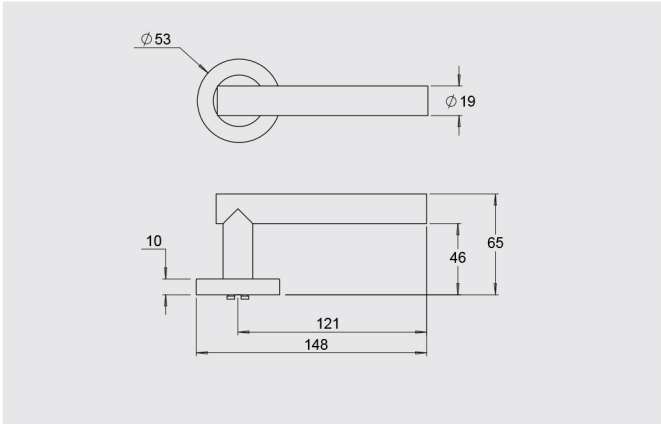

Coastal 4000 Series

Round Rose

4300/40

4300/45

4300/55

4300/70