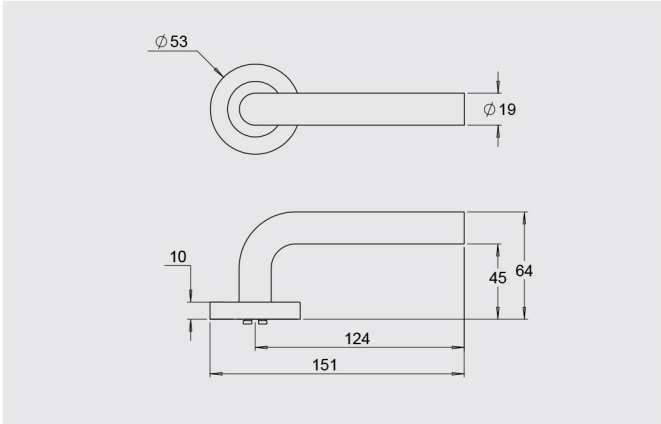

Coastal 4000 Series

Round Rose

4300/40

4300/45

4300/55

4300/70