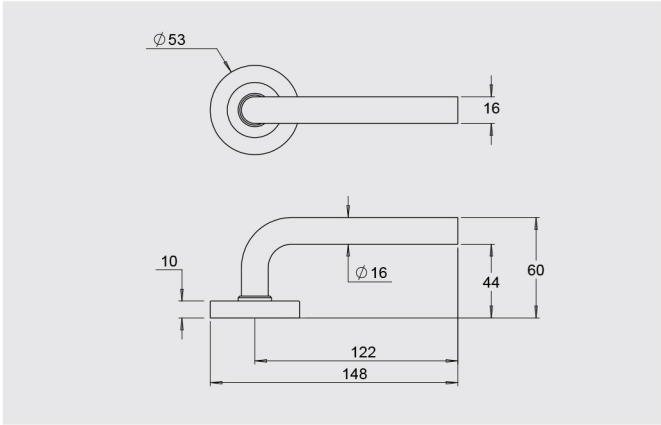

Coastal 4000 Series

Round Rose

4300/40