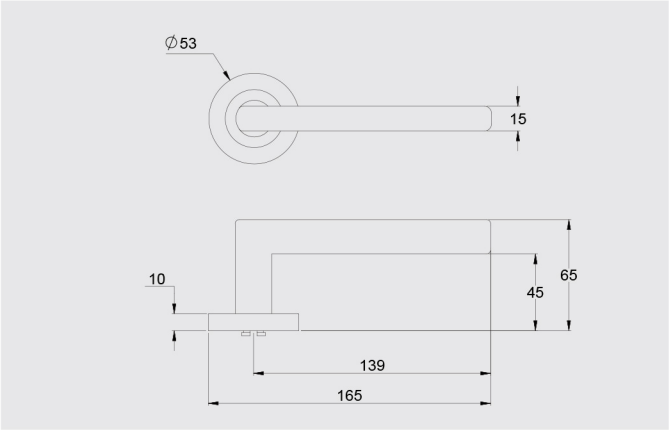

Urban 4000 Series

Round Rose

4300/27T