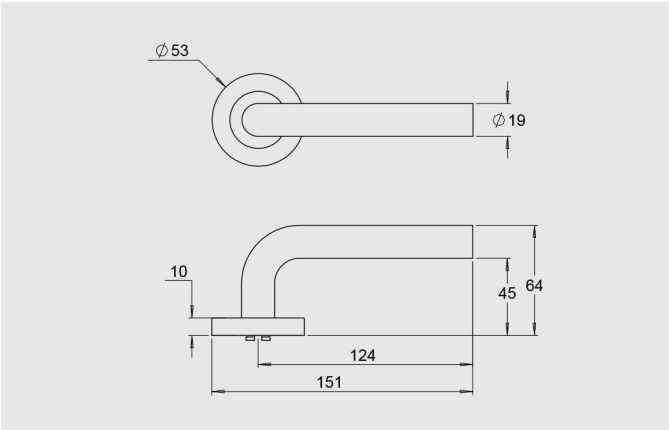

Levers are fitted onto a 53mm round rose mounting plate which has a clean 10mm projection of the door face. The Urban 4000 series is designed to compliment the dormakaba Australian mortice lock and tubular latch range, but equally compatible with similar Australian locks and latches. The option for a square rose finish is also available.

Dimensions

Round rose: 53mm diameter rose, 10mm thick with 41mm fixing centres.

Square rose: 57mm x 57mm, 10mm thick with 41mm fixing centres.

Fixings

Concealed fixing with 2 x 5/32 cross recessed countersunk screws through fixed.

Privacy - sold as a pair including spindle, fixing screws and a 60mm backset privacy latch.

Half Set - sold as the external lever and rose including fixing screws, spindle and backing plate.

Fixed Lever - half set levers can be fixed with the use of a SP8000-014 fixed spindle backing plate which can be purchased as an optional accessory.

Urban 4000 Series

Round Rose

4300/27T

4300/40T

4300/45T

4300/55T