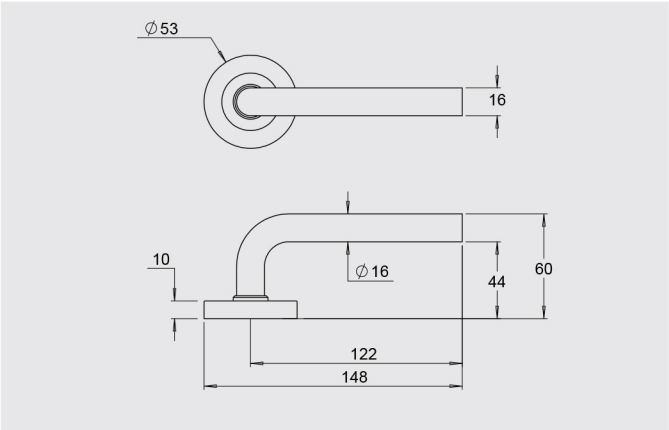

Urban 4000 Series

Round Rose

4300/27T

4300/40T

4300/45T

4300/55T