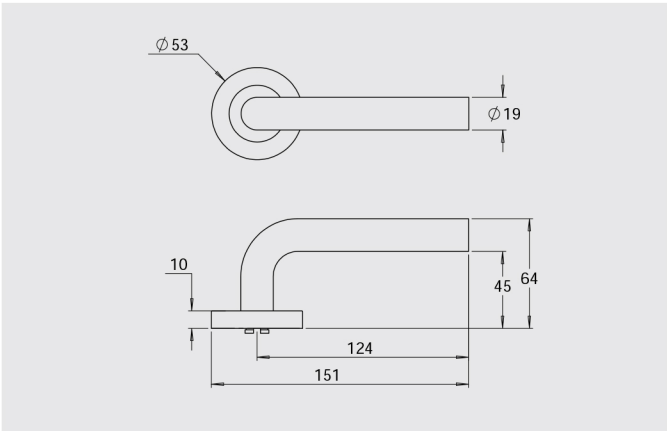

Coastal 4000 Series

Round Rose

4300/40

4300/45

4300/55

4300/70