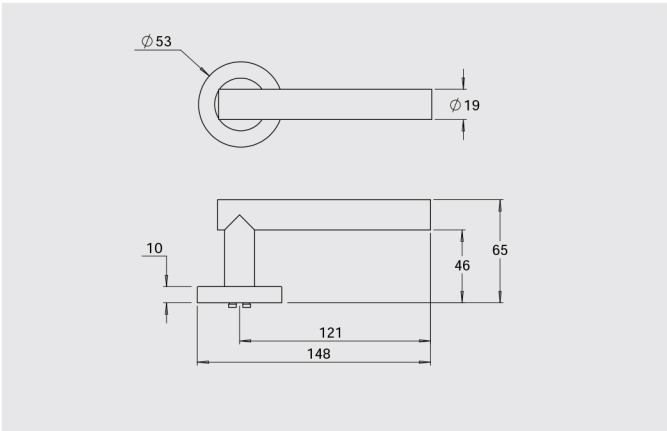

### Dimensions

Round rose: 53mm diameter rose, 10mm thick with 41mm fixing centres.

Square rose: 57mm x 57mm, 10mm thick with 41mm fixing centres.

## Round Rose

4300/40

4300/45

4300/55

4300/70