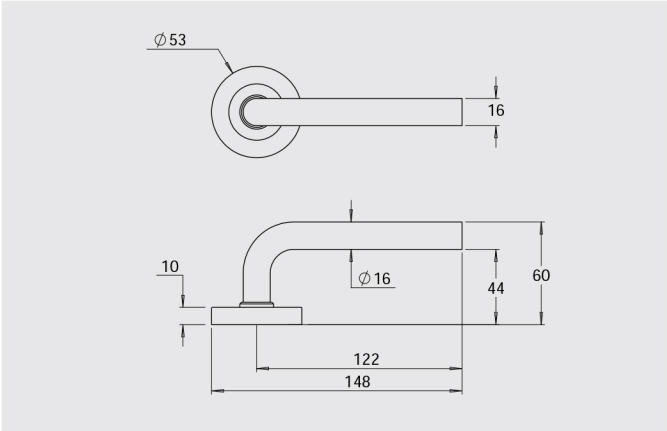

Coastal 4000 Series

Round Rose

4300/40