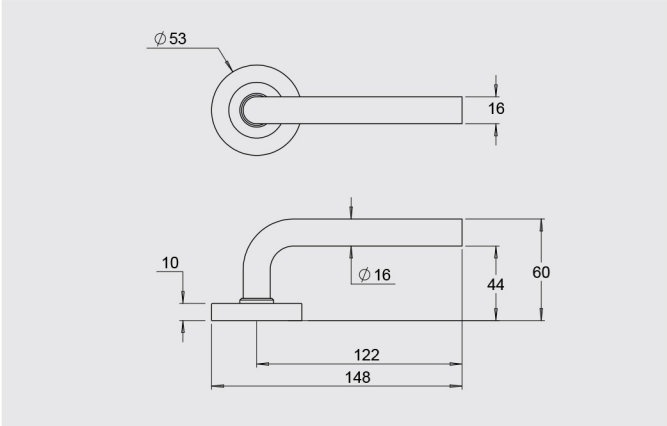

Coastal 4000 Series

Round Rose

4300/40