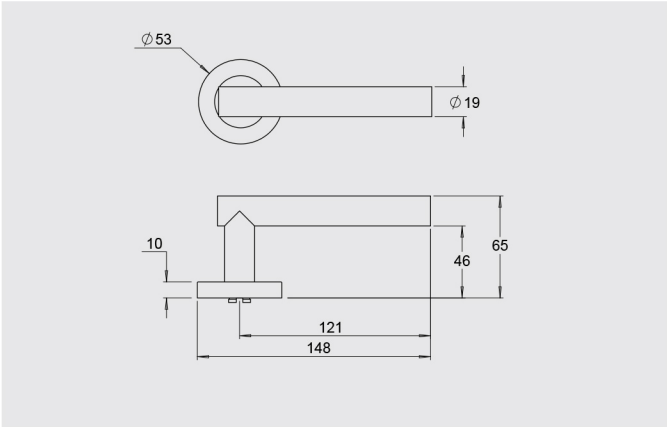

### Dimensions

Round rose: 53mm diameter rose, 10mm thick with 41mm fixing centres.

Square rose: 57mm x 57mm, 10mm thick with 41mm fixing centres.

## Round Rose

4300/40

4300/45

4300/55

4300/70