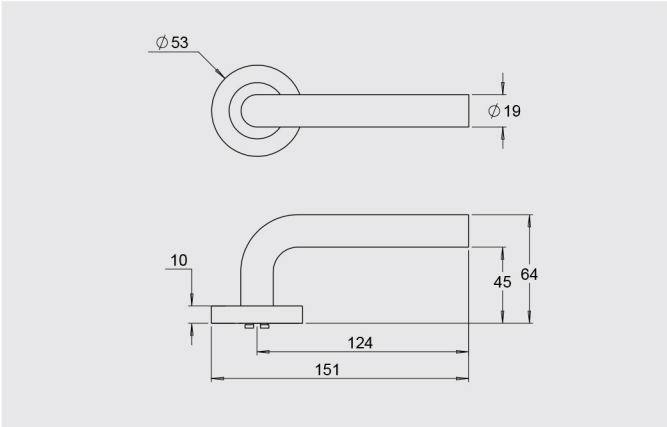

Coastal 4000 Series

Round Rose

4300/40

4300/45

4300/55

4300/70