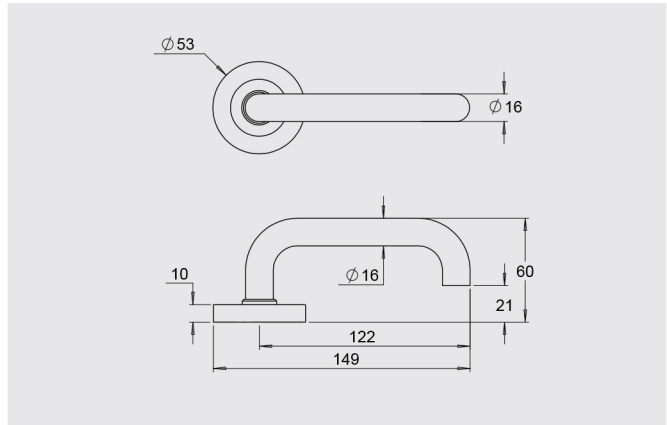

Urban 4000 Series

Round Rose

4300/60T

4300/70T

4300/75T

4300/80T