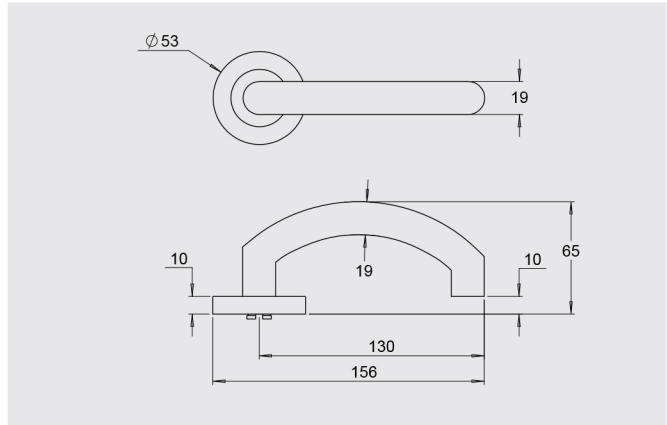

Urban 4000 Series

Round Rose

4300/60T