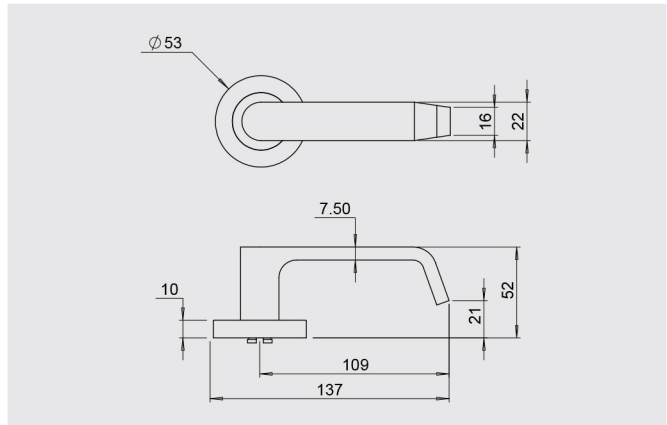

### Dimensions

Round rose: 53mm diameter rose, 10mm thick with 41mm fixing centres.

Square rose: 57mm x 57mm, 10mm thick with 41mm fixing centres.

## Round Rose

4300/60T

4300/70T

4300/75T

4300/80T