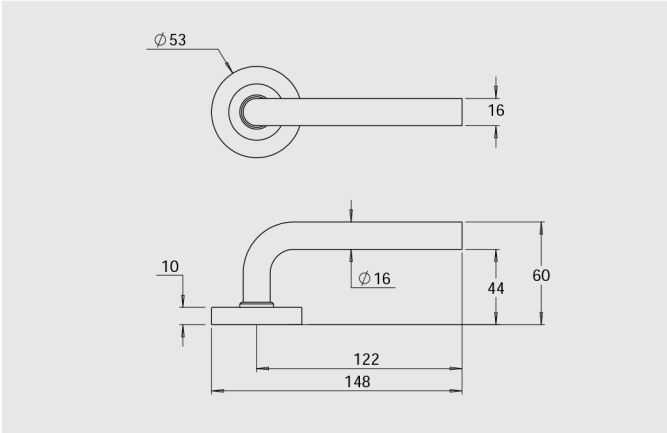

Coastal 4000 Series

Round Rose

4300/40