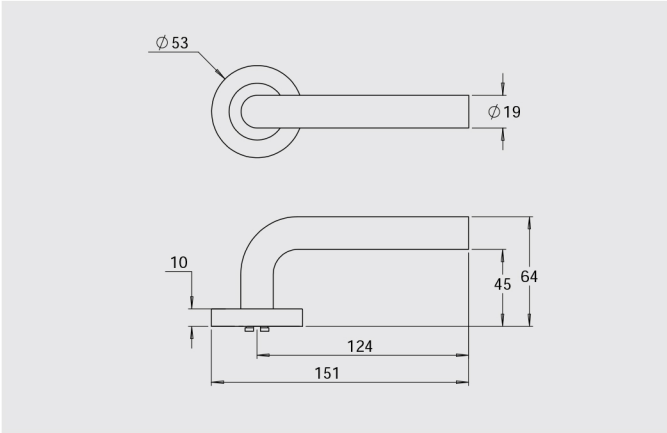

### Dimensions

Round rose: 53mm diameter rose, 10mm thick with 41mm fixing centres.

Square rose: 57mm x 57mm, 10mm thick with 41mm fixing centres.

### Functions

Passage/standard- sold as a pair including spindle and fixing screws less latch.

Privacy - sold as a pair including spindle, fixing screws and a 60mm backset privacy latch.

Half Set - sold as the external lever and rose including fixing screws, spindle and backing plate.

## Round Rose

4300/40

4300/45

4300/55

4300/70