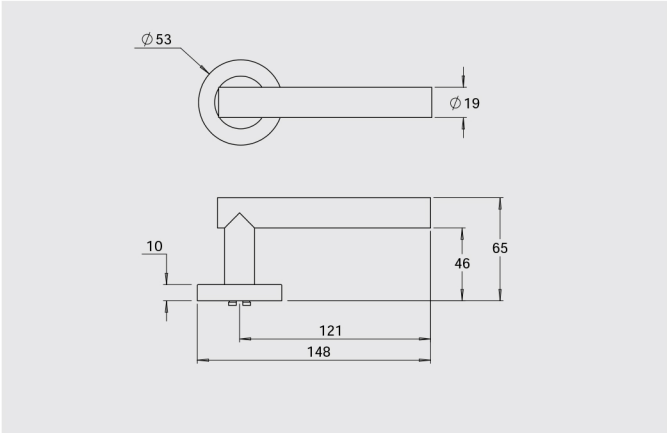

### Dimensions

Round rose: 53mm diameter rose, 10mm thick with 41mm fixing centres.

Square rose: 57mm x 57mm, 10mm thick with 41mm fixing centres.

## Round Rose

4300/40

4300/45

4300/55

4300/70