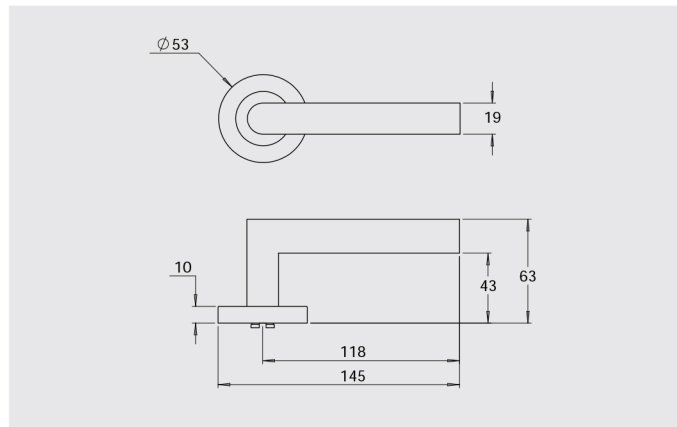

Coastal 4000 Series

Round Rose

4300/75

4300/80

4300/85

4300/90