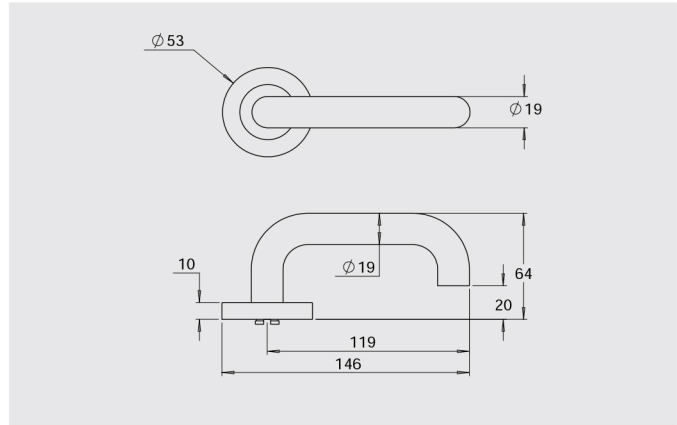

Coastal 4000 Series

Round Rose

4300/75