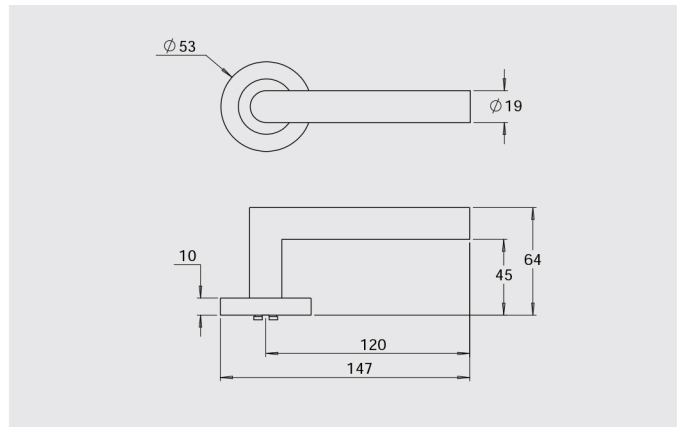

Coastal 4000 Series

Round Rose

4300/75

4300/80

4300/85

4300/90