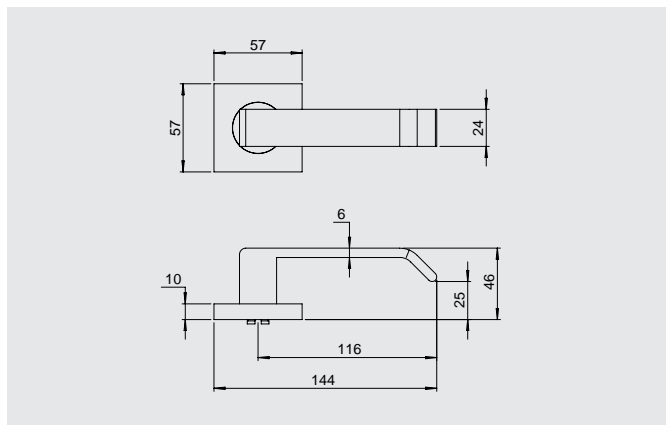

Coastal 4000 Series

Square Rose

4400/34

4400/36

4400/37

4400/39