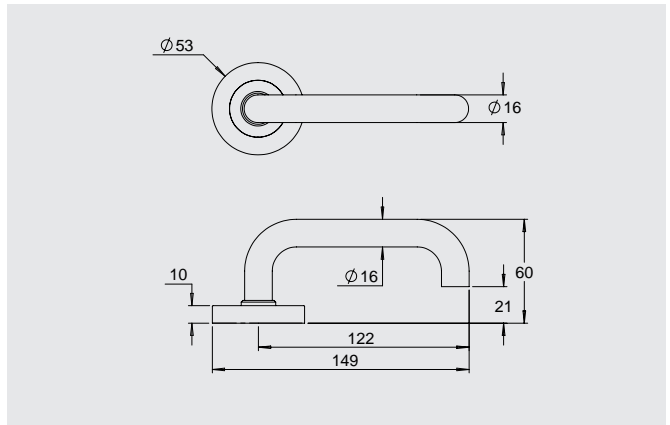

Urban 4000 Series Round Rose

4300/60T

4300/70T

4300/75T

4300/80T