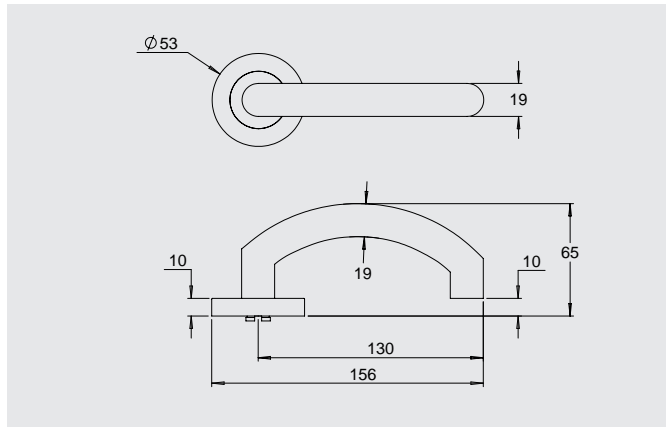

Urban 4000 Series Round Rose

4300/60T