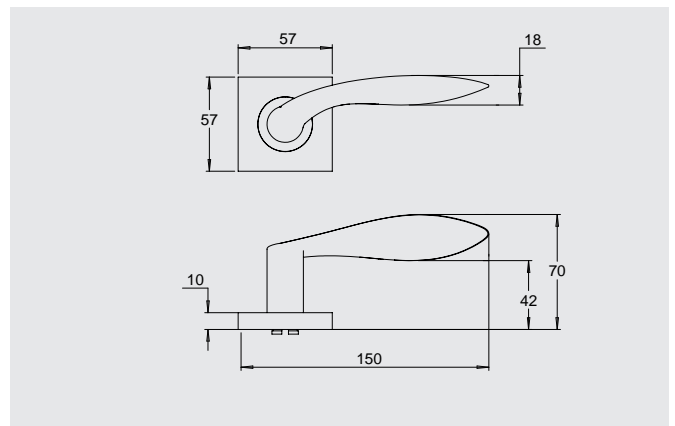

Vision 8000 Series

Square Rose

8400/1

8400/6

8400/8

8400/9