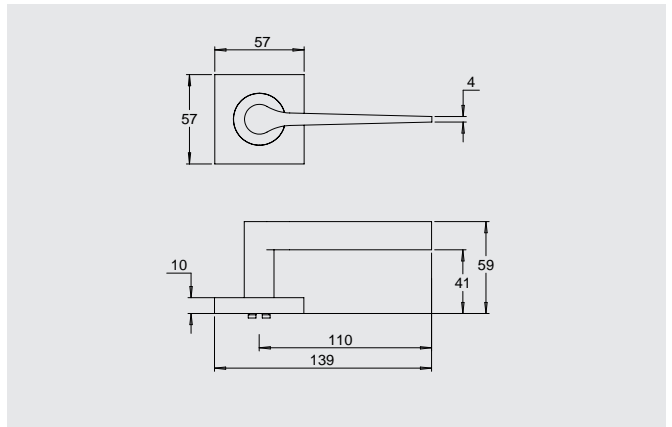

Coastal 4000 Series

Square Rose

4400/34