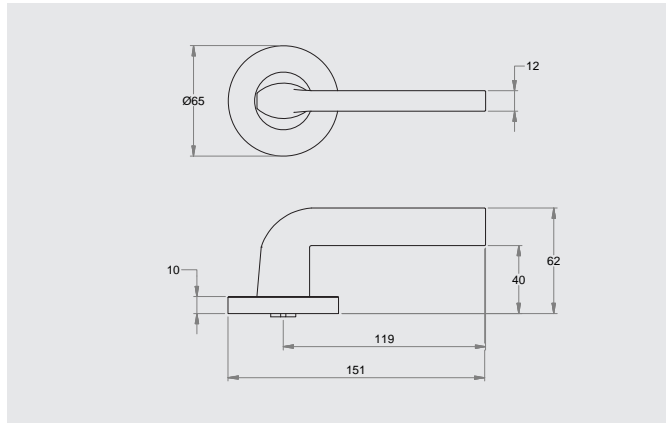

Vision 8600 Series

Round Rose

8600/1