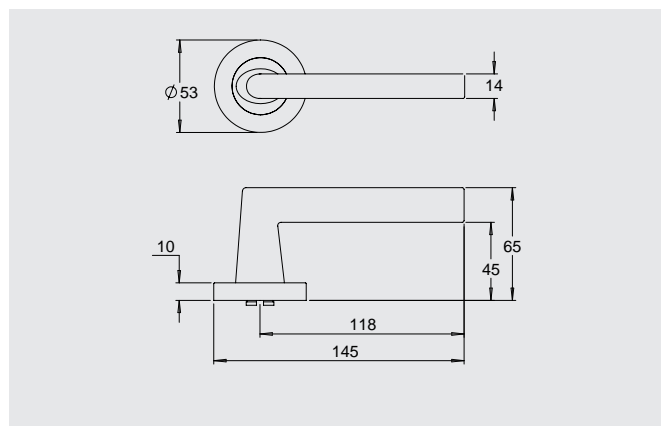

Vision 8000 Series

Round Rose

8300/1

8300/6

8300/8

8300/9