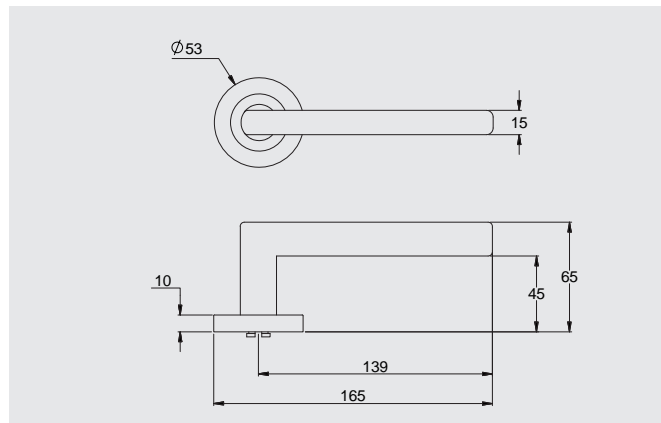

Urban 4000 Series

Round Rose

4300/27T