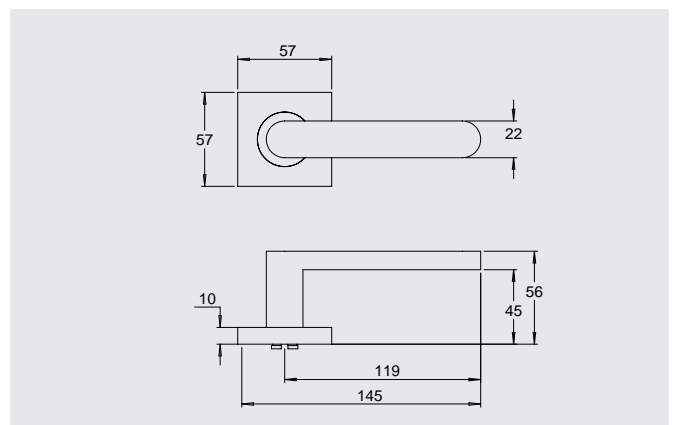

Vision 8000 Series

Square Rose

8400/1

8400/6

8400/8

8400/9