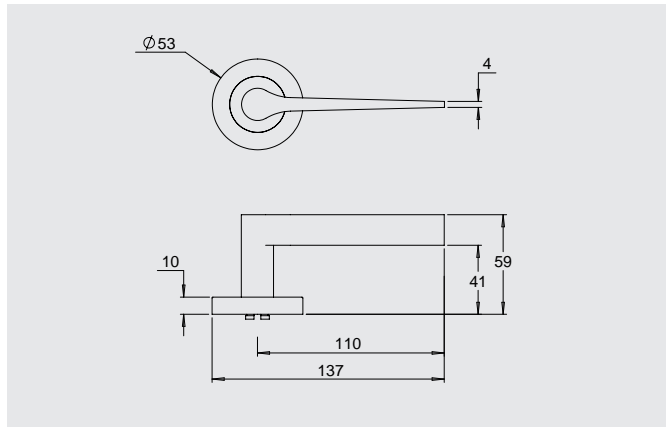

Coastal 4000 Series Round Rose

4300/34