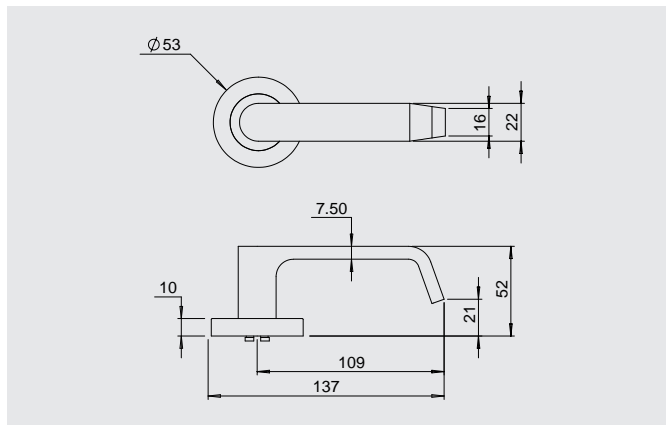

Coastal 4000 Series Round Rose

4300/34

4300/36

4300/37

4300/39