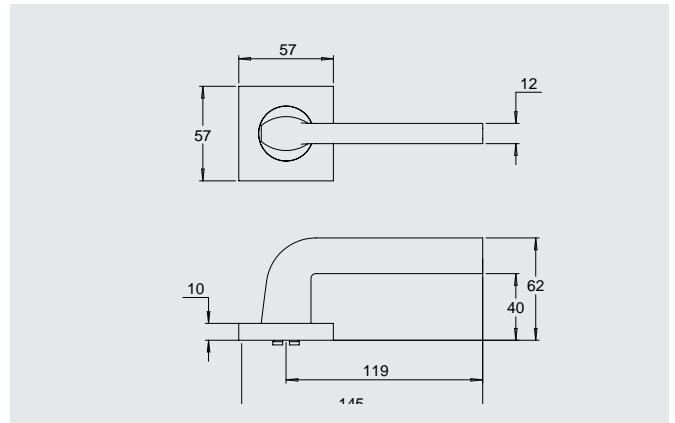

Vision 8000 Series

Square Rose

8400/1