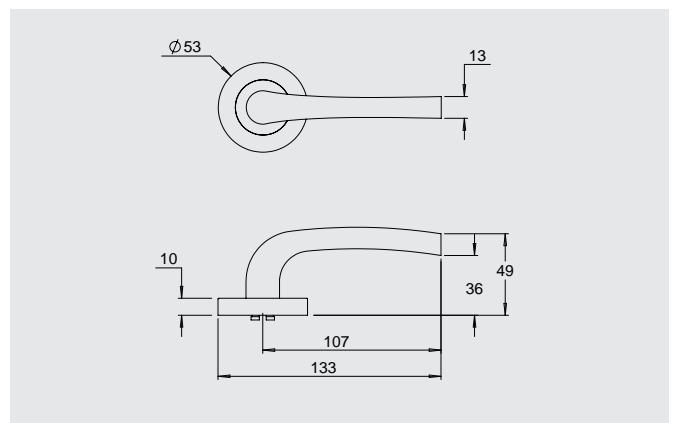

Coastal 4000 Series

Round Rose

4300/20

4300/21

4300/25

4300/32