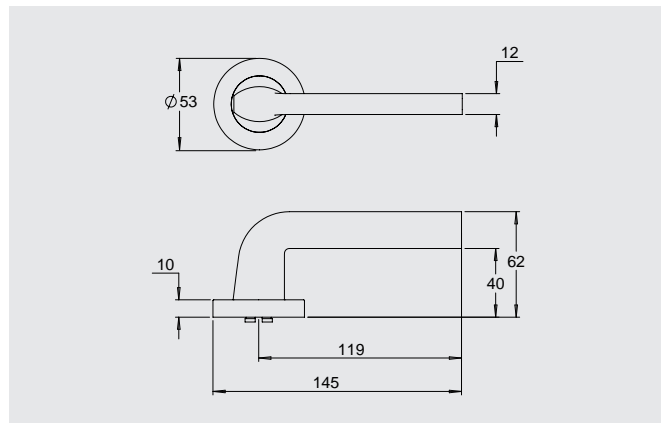

Vision 8000 Series

Round Rose

8300/1