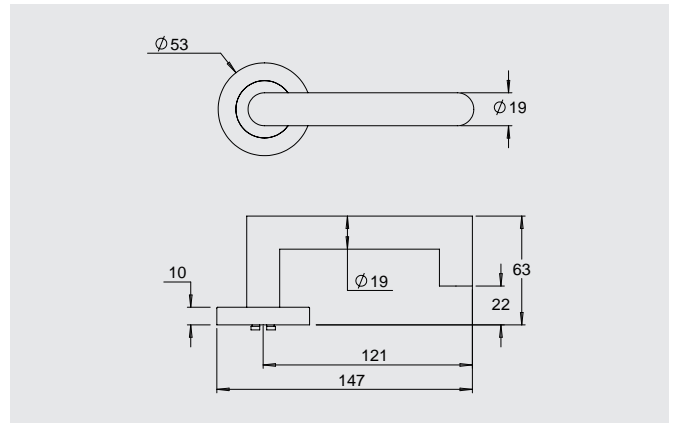

Urban 4000 Series

Round Rose

4300/81T