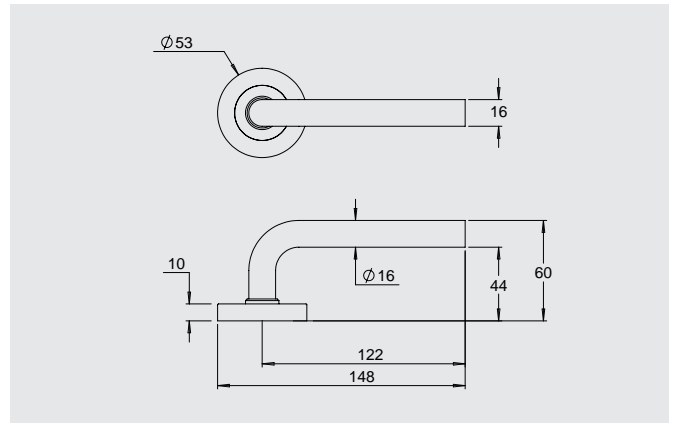

Coastal 4000 Series

Round Rose

4300/40