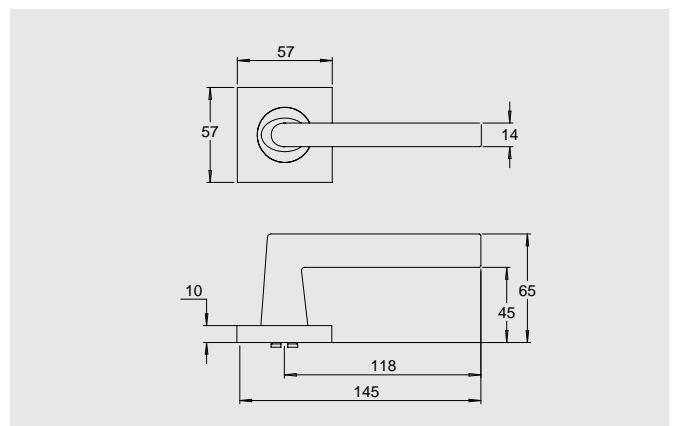

Vision 8000 Series

Square Rose

8400/1

8400/6

8400/8

8400/9