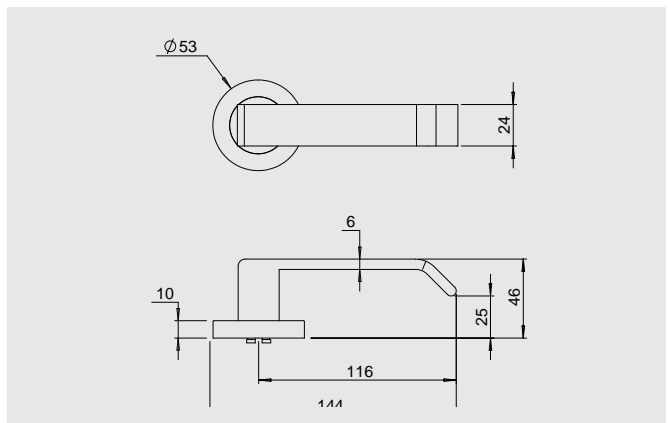

Coastal 4000 Series Round Rose

4300/34

4300/36

4300/37

4300/39