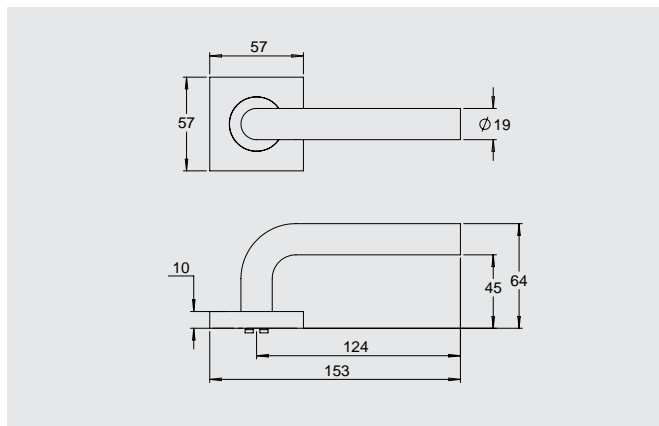

Coastal 4000 Series

Square Rose

4400/40

4400/45

4400/55

4400/70