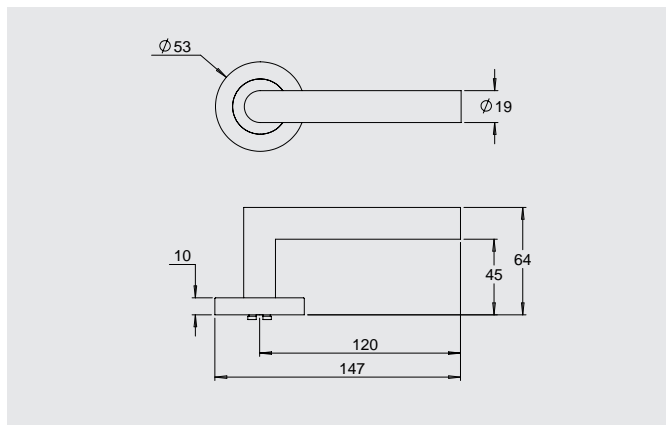

Urban 4000 Series Round Rose

4300/60T

4300/70T

4300/75T

4300/80T