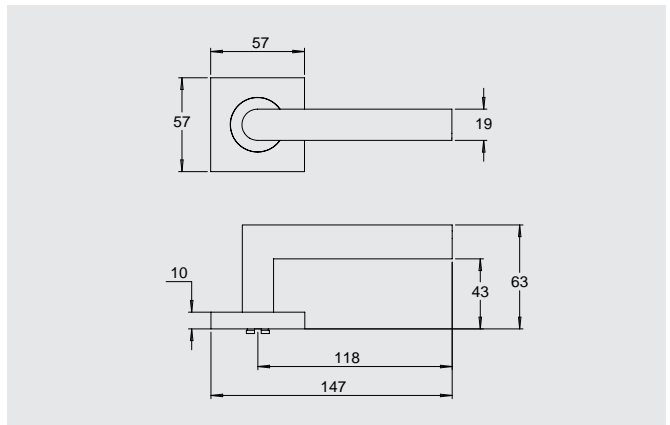

Urban 4000 Series

Square Rose

4400/81T

4400/82T

4400/85T