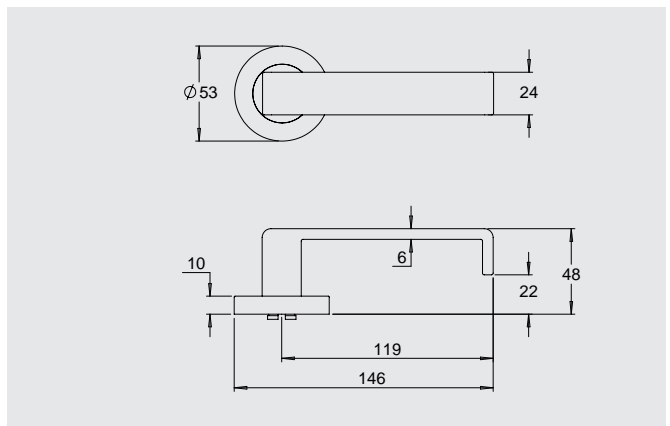

Vision 8000 Series

Round Rose

8300/10

8300/12

8300/14

8300/16