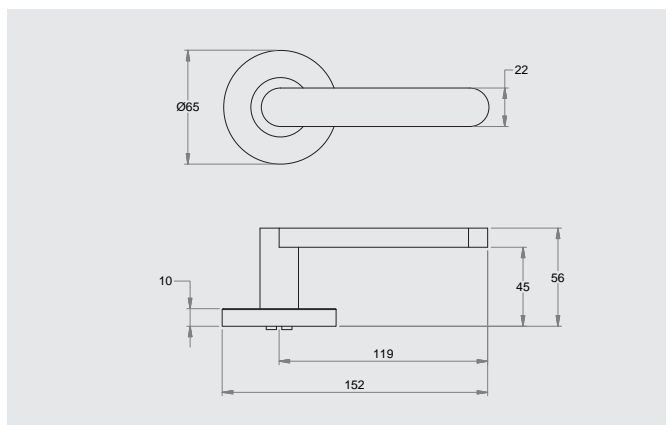

Vision 8600 Series

Round Rose

8600/1

8600/6

8600/8

8600/9