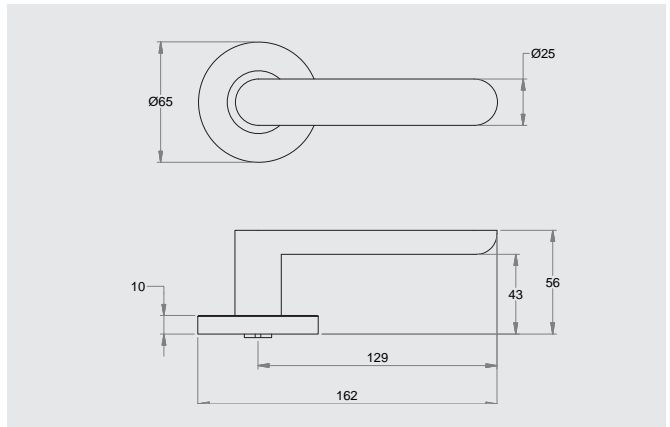

Vision 8600 Series

Round Rose

8600/17