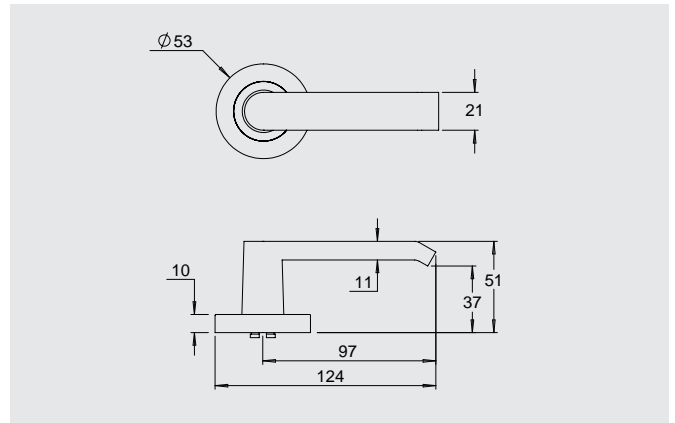

Coastal 4000 Series

Round Rose

4300/20