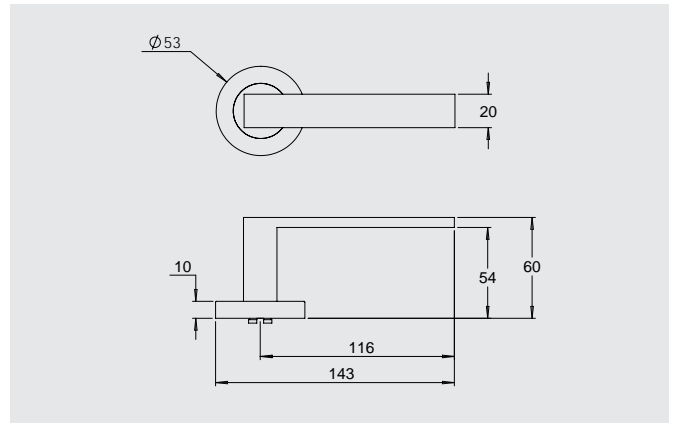

Coastal 4000 Series

Round Rose

4300/100