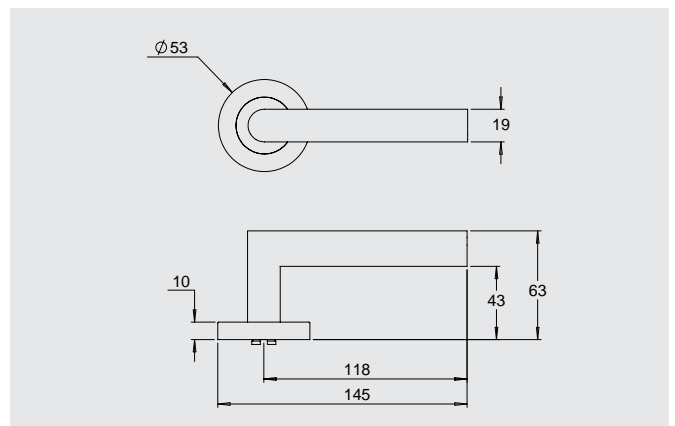

Urban 4000 Series

Round Rose

4300/81T

4300/82T

4300/85T