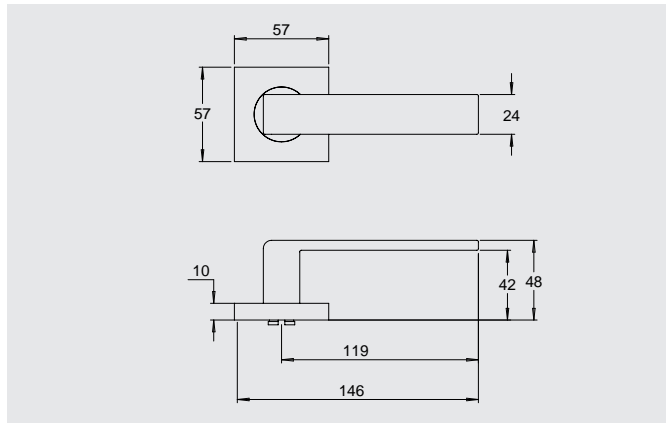

Vision 8000 Series

Square Rose

8400/10