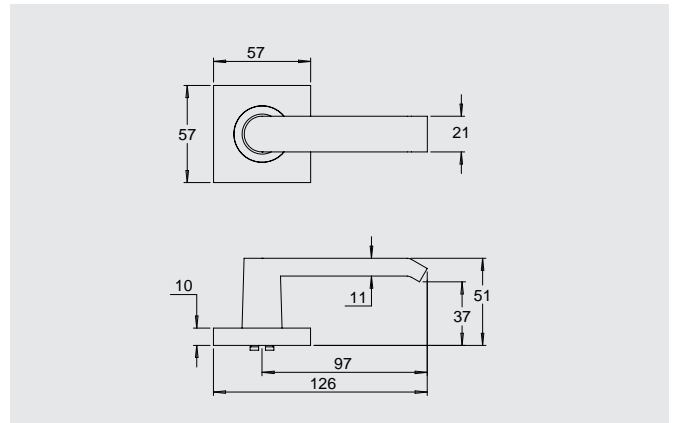

Coastal 4000 Series Square Rose

4400/20