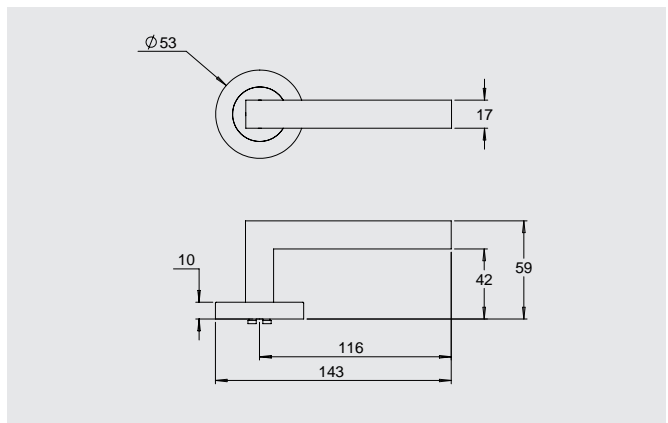

Coastal 4000 Series Round Rose

4300/75

4300/80

4300/85

4300/90