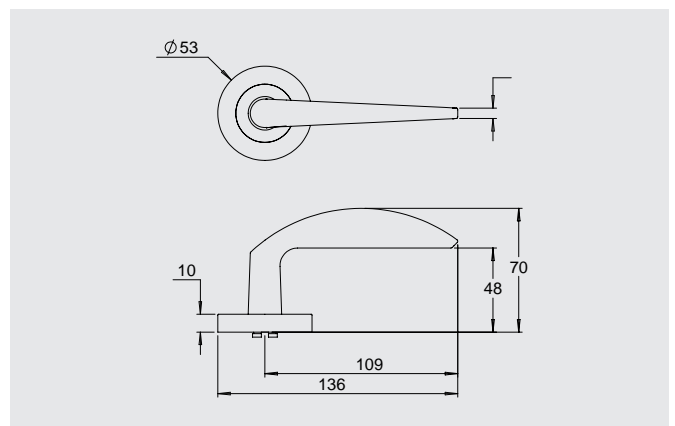

Coastal 4000 Series

Round Rose

4300/20

4300/21

4300/25

4300/32