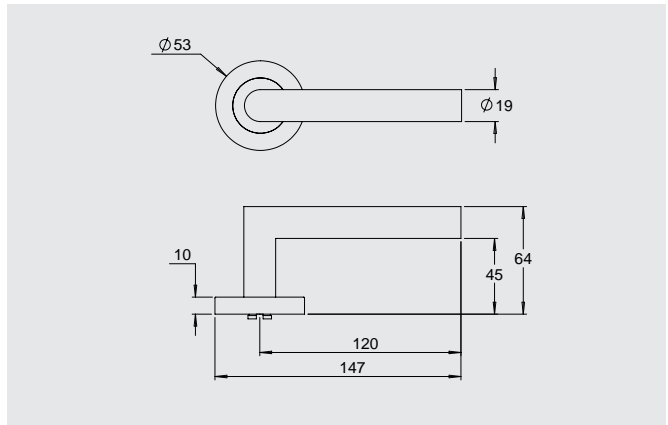

Coastal 4000 Series Round Rose

4300/75

4300/80

4300/85

4300/90