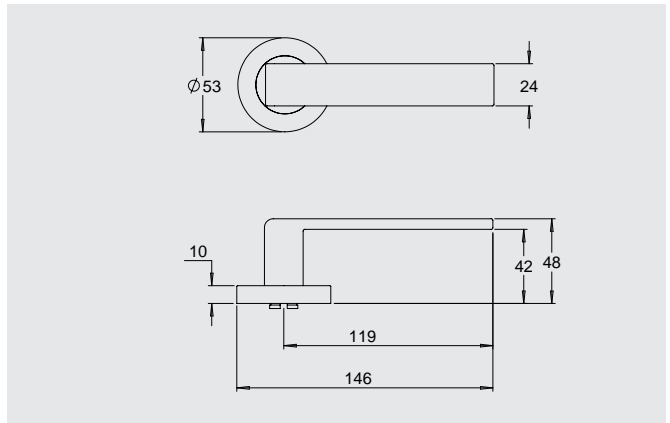

Vision 8000 Series

Round Rose

8300/10