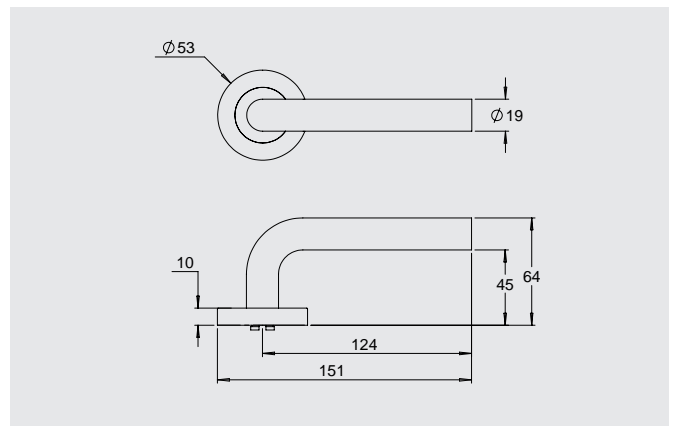

Coastal 4000 Series

Round Rose

4300/40

4300/45

4300/55

4300/70