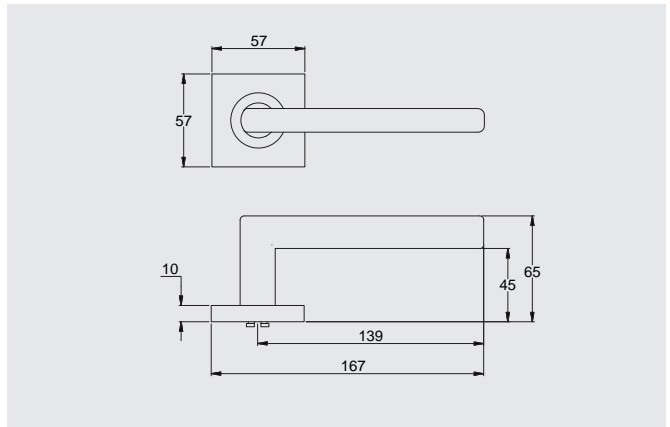

Urban 4000 Series

Square Rose

4400/27T