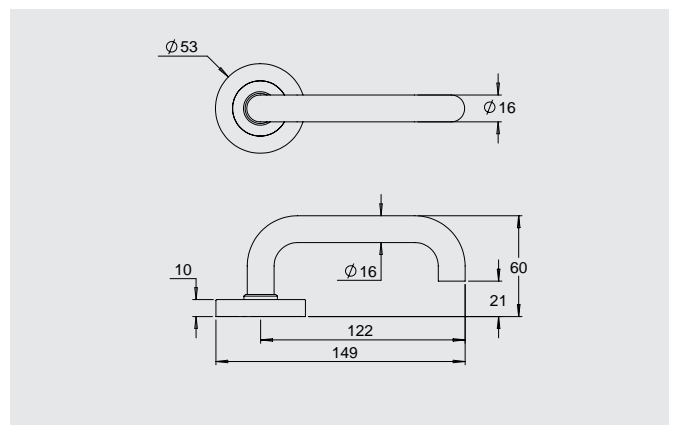

Coastal 4000 Series

Round Rose

4300/40

4300/45

4300/55

4300/70