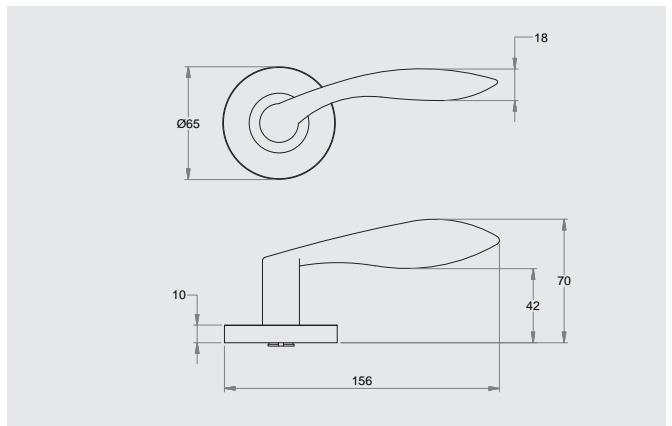

Vision 8600 Series

Round Rose

8600/1

8600/6

8600/8

8600/9