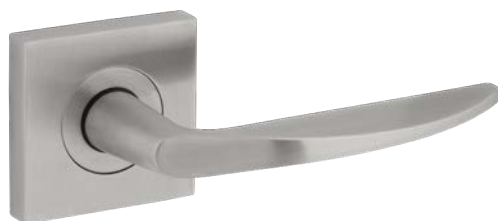

Coastal 4000 Series Square Rose

4400/20

4400/21

4400/25

4400/32