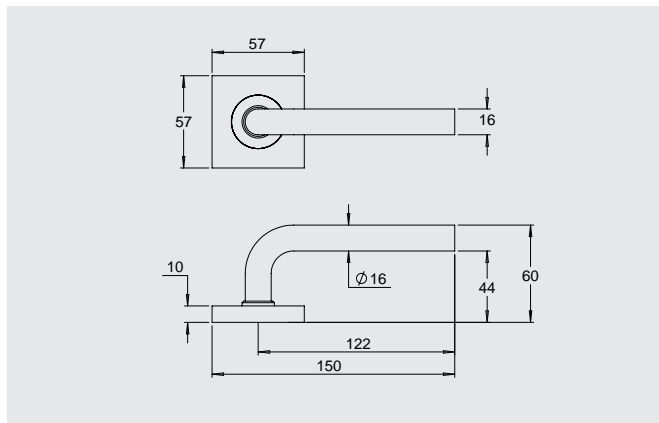

Coastal 4000 Series

Square Rose

4400/40