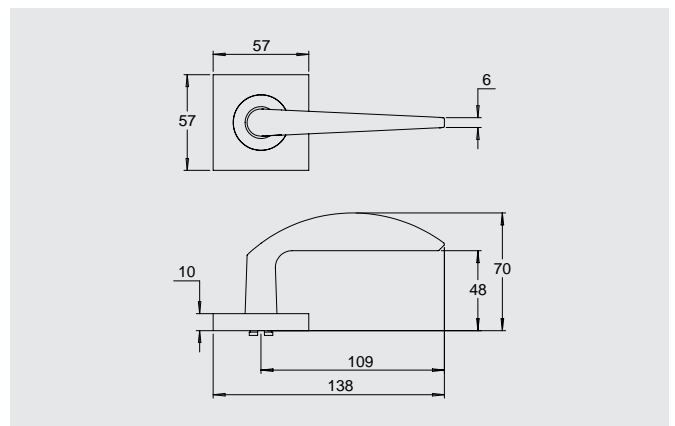

Coastal 4000 Series Square Rose

4400/20

4400/21

4400/25

4400/32