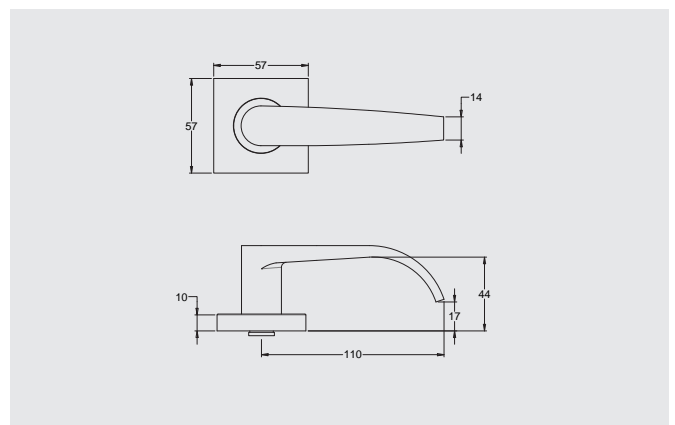

Vision 8000 Series

Square Rose

8400/17

8400/18

8400/24

8400/26