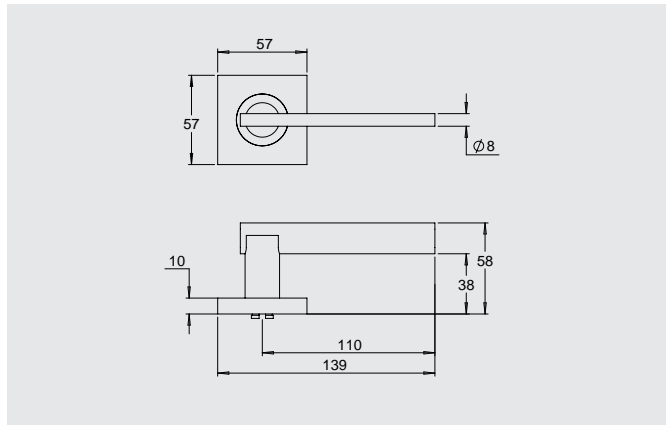

Coastal 4000 Series

Square Rose

4400/34

4400/36

4400/37

4400/39