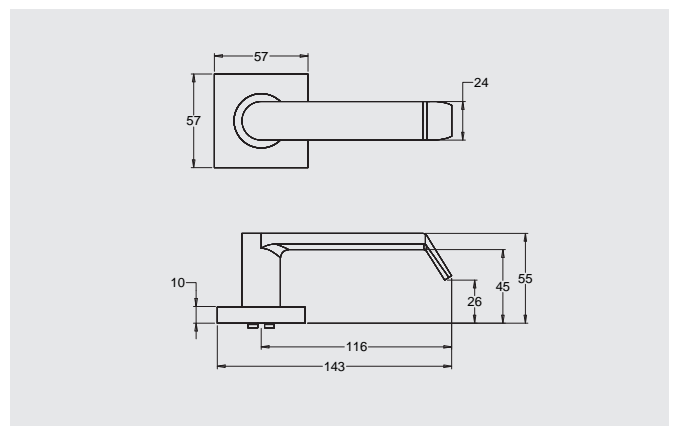

Vision 8000 Series

Square Rose

8400/17

8400/18

8400/24

8400/26