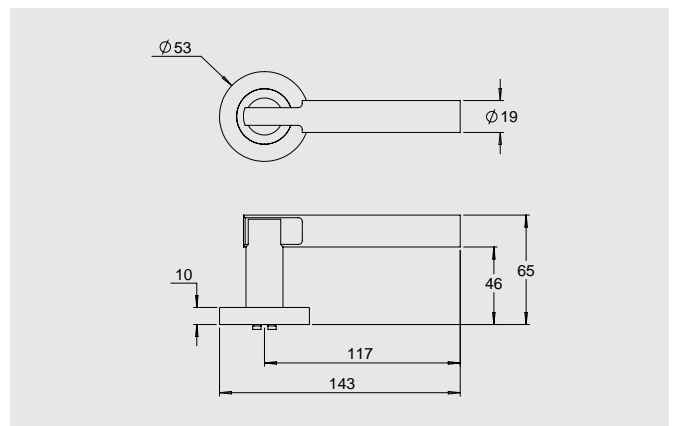

Coastal 4000 Series

Round Rose

4300/100

4300/101

4300/105

4300/110