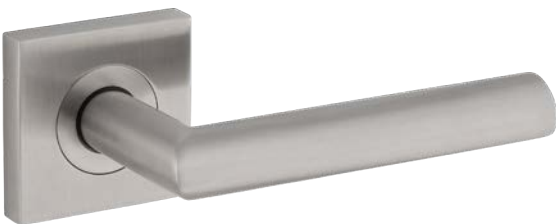

Coastal 4000 Series

Square Rose

4400/75

4400/80

4400/85

4400/90