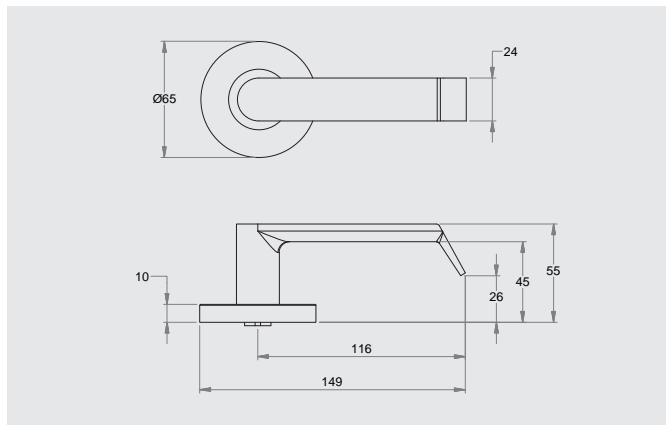

Vision 8600 Series

Round Rose

8600/17

8600/18

8600/24

8600/26