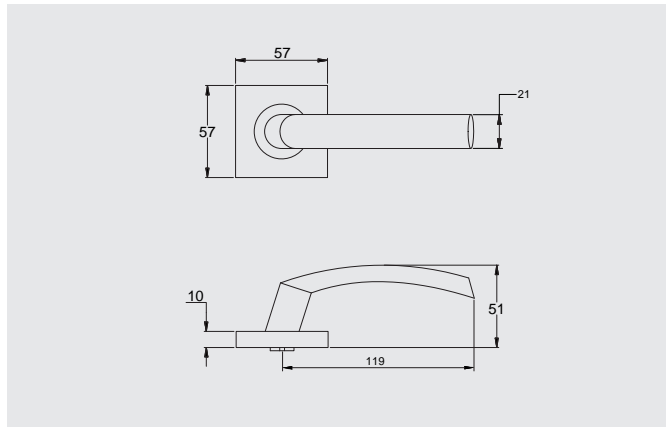

Vision 8000 Series

Square Rose

8400/28