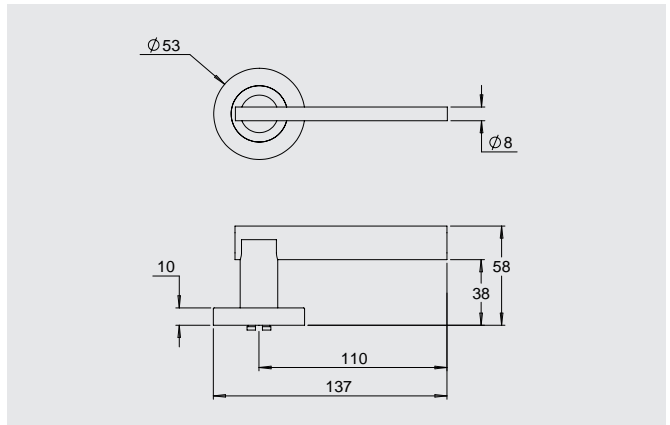

Coastal 4000 Series Round Rose

4300/34

4300/36

4300/37

4300/39