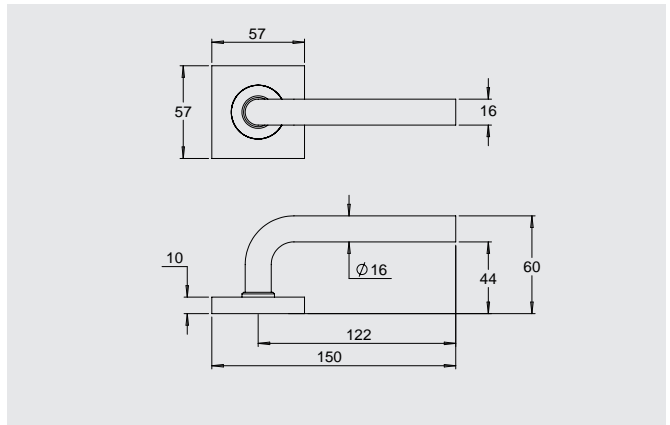

Urban 4000 Series

Square Rose

4400/27T

4400/40T

4400/45T

4400/55T