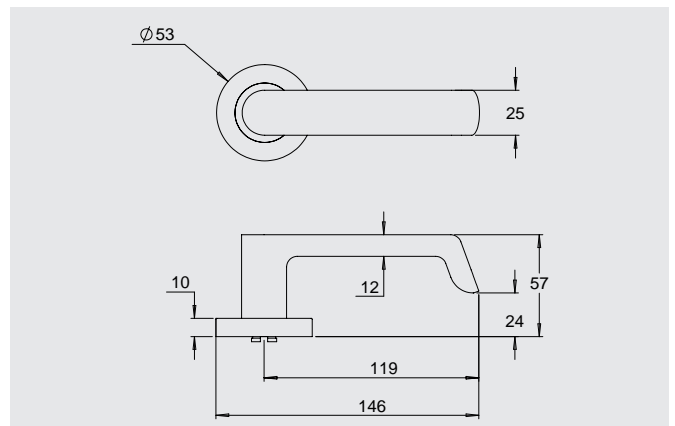

Coastal 4000 Series

Round Rose

4300/20

4300/21

4300/25

4300/32