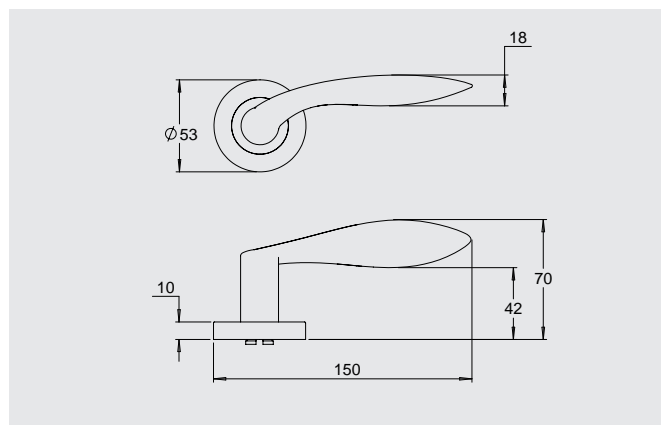

Vision 8000 Series

Round Rose

8300/1

8300/6

8300/8

8300/9