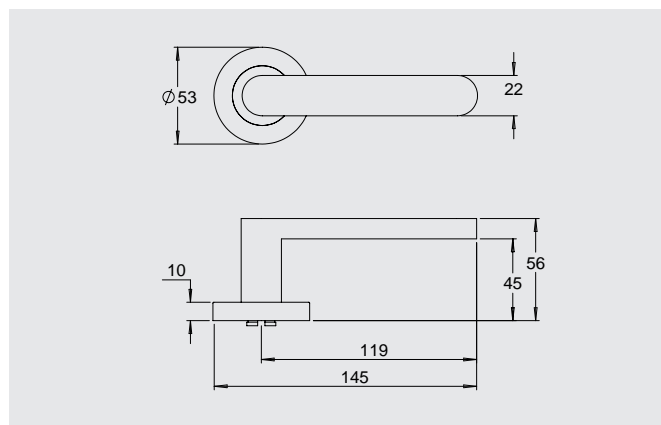

Vision 8000 Series

Round Rose

8300/1

8300/6

8300/8

8300/9