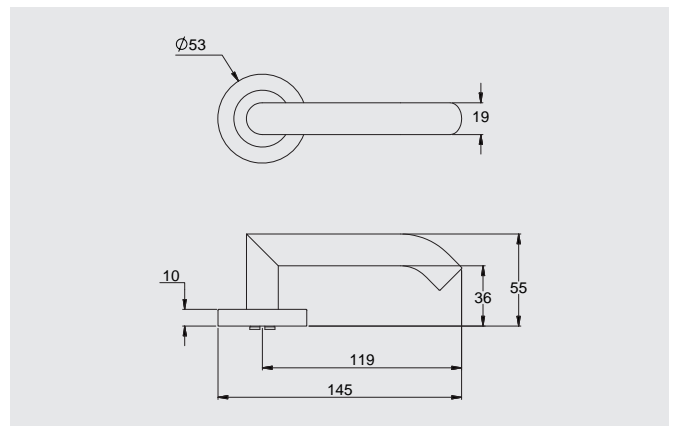

Urban 4000 Series

Round Rose

4300/81T

4300/82T

4300/85T