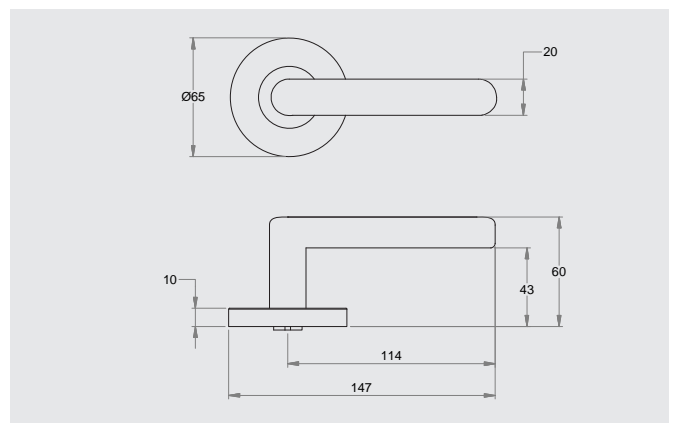

Vision 8600 Series

Round Rose

8600/10

8600/12

8600/14

8600/16