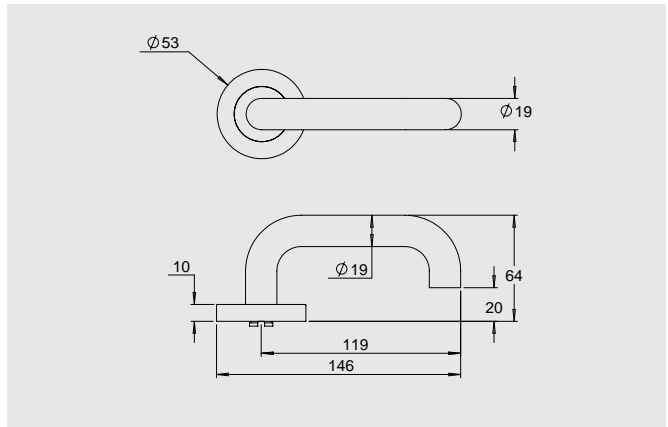

Coastal 4000 Series Round Rose

4300/75