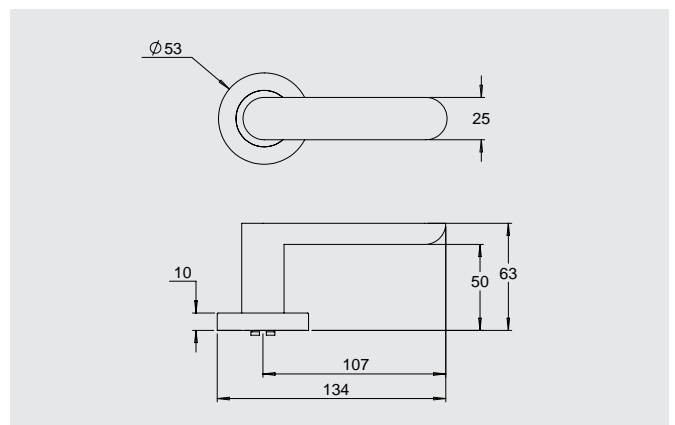

Coastal 4000 Series

Round Rose

4300/100

4300/101

4300/105

4300/110