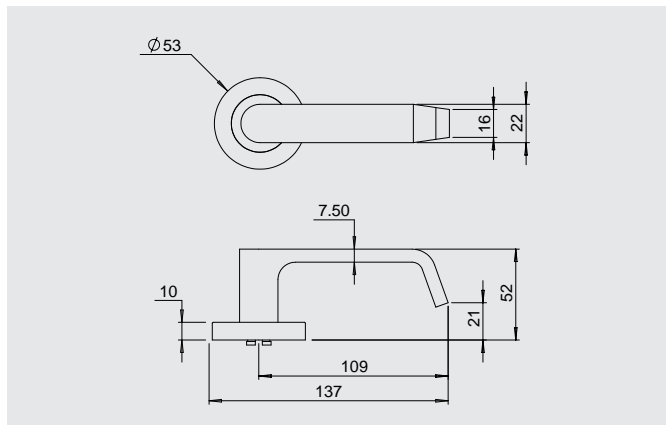

Urban 4000 Series Round Rose

4300/60T

4300/70T

4300/75T

4300/80T