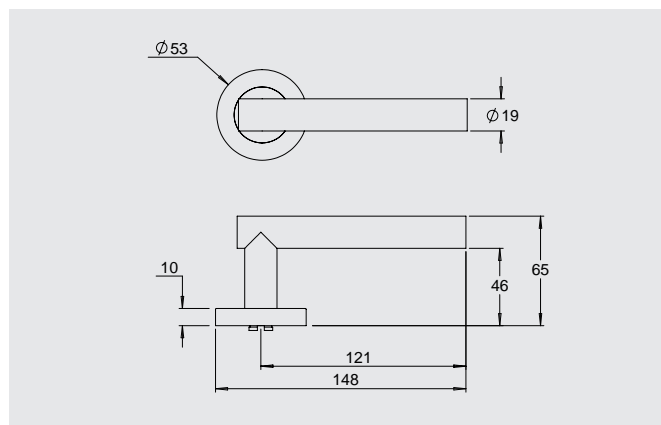

Urban 4000 Series

Round Rose

4300/27T

4300/40T

4300/45T

4300/55T