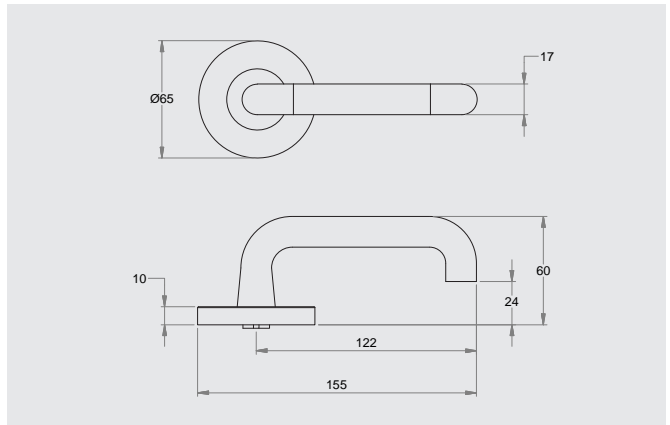

Vision 8600 Series

Round Rose

8600/17

8600/18

8600/24

8600/26