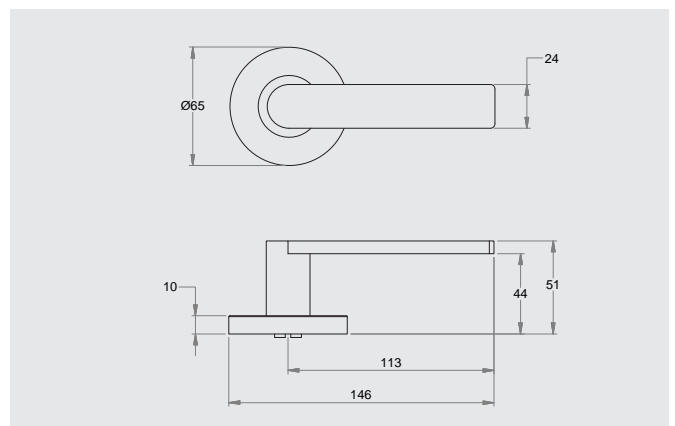

Vision 8600 Series

Round Rose

8600/10

8600/12

8600/14

8600/16