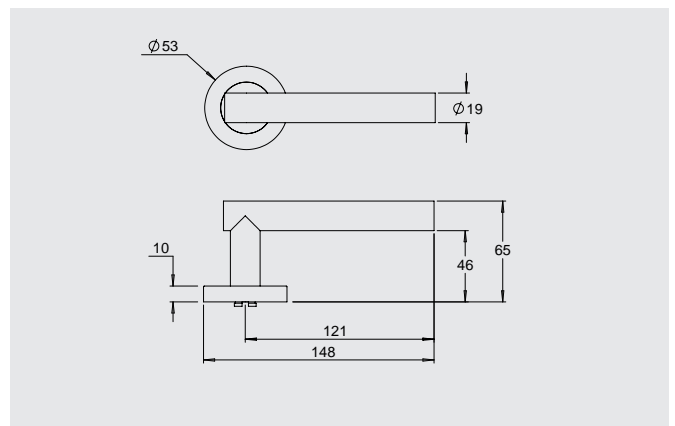

Coastal 4000 Series

Round Rose

4300/40

4300/45

4300/55

4300/70