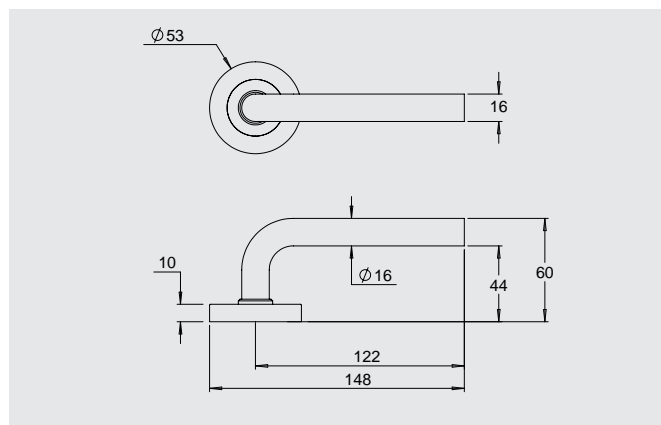

Urban 4000 Series

Round Rose

4300/27T

4300/40T

4300/45T

4300/55T