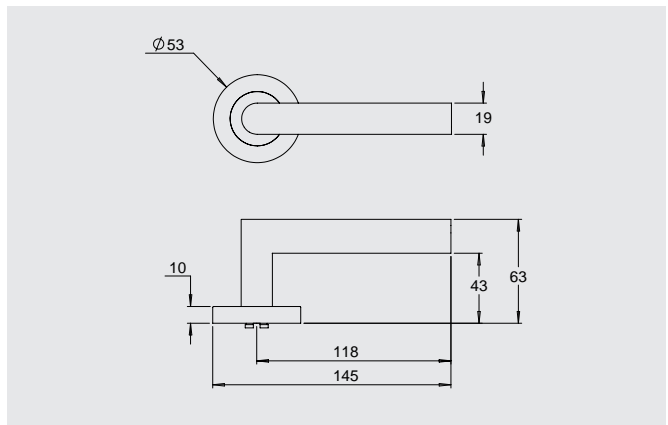

Coastal 4000 Series Round Rose

4300/75

4300/80

4300/85

4300/90