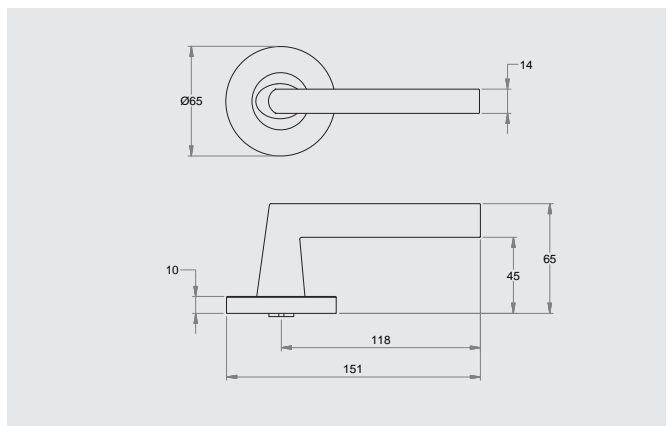

Vision 8600 Series

Round Rose

8600/1

8600/6

8600/8

8600/9