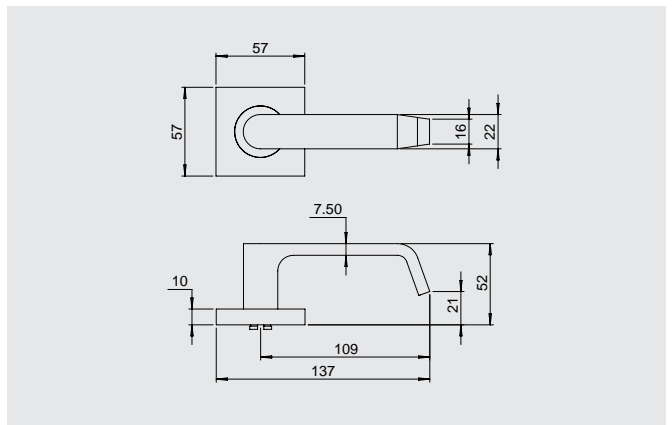

Coastal 4000 Series

Square Rose

4400/34

4400/36

4400/37

4400/39