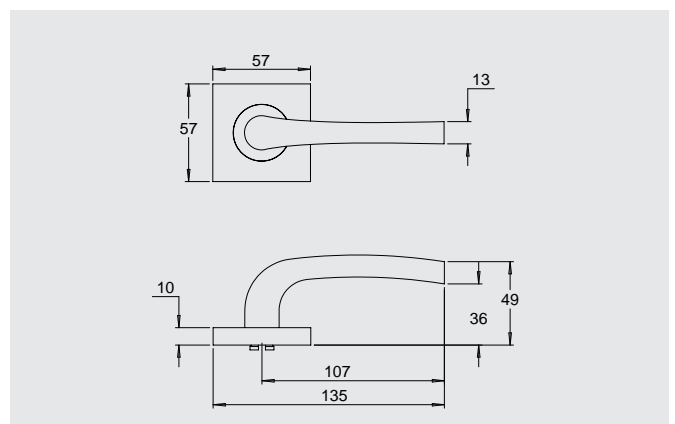

Coastal 4000 Series Square Rose

4400/20

4400/21

4400/25

4400/32