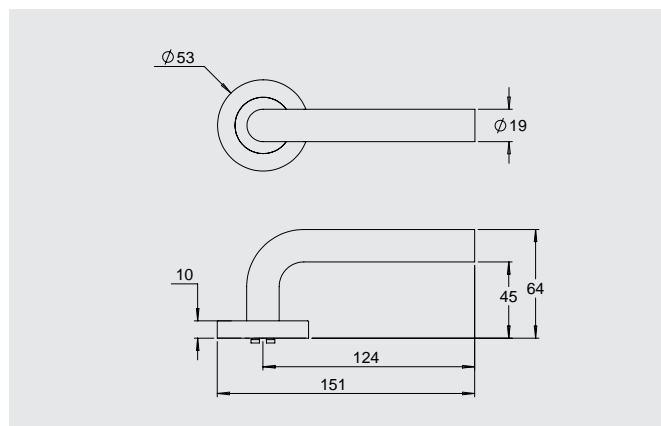

Urban 4000 Series

Round Rose

4300/27T

4300/40T

4300/45T

4300/55T