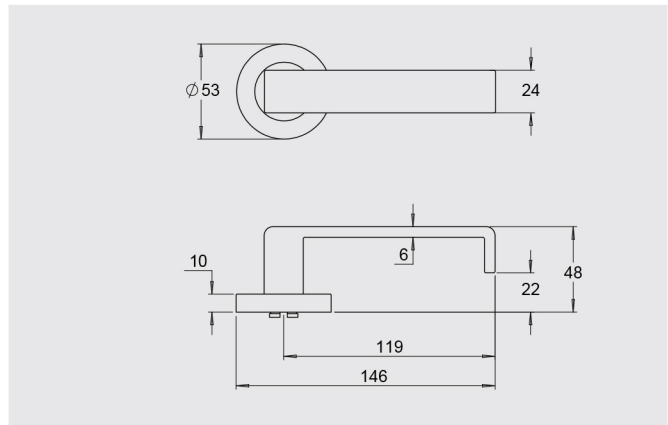

Lever handles are fitted onto a 53mm rose mounting plate which has a slim 10mm projection of the door face. The Vision 8000 is constructed using a die cast rose and lever and is designed to suit dormakaba mortice locks and latches but can be equally compatible with other Australian mortice locks and tubular latches.

Dimensions

Round rose: 53mm diameter rose, 10mm thick with 41mm fixing centres.

Square rose: 57mm x 57mm, 10mm thick with 41mm fixing centres.

Fixings

Designed with a through fixing and perforated screws to allow a quicker installation. Fixings can be in a horizontal or vertical pattern.

Finishes

Satin Chrome	SX
Polished Chrome	PC
Black	BLK

The Vision 8000 series is also available with privacy button on round rose and square rose

Vision 8000 Series

Round Rose

8300/10

8300/12

8300/14