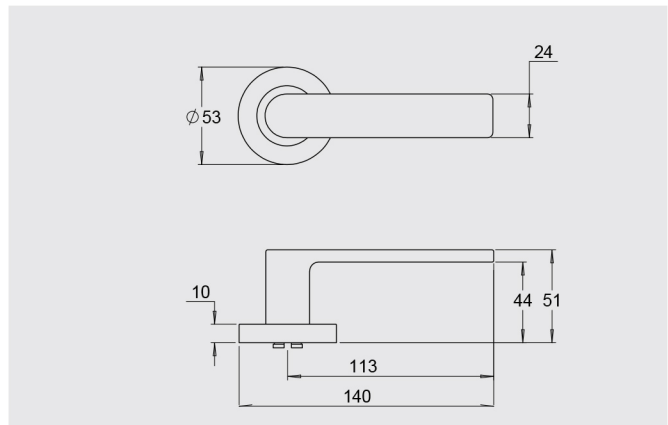

Lever handles are fitted onto a 53mm rose mounting plate which has a slim 10mm projection of the door face. The Vision 8000 is constructed using a die cast rose and lever and is designed to suit dormakaba mortice locks and latches but can be equally compatible with other Australian mortice locks and tubular latches.

Dimensions

Round rose: 53mm diameter rose, 10mm thick with 41mm fixing centres.

Square rose: 57mm x 57mm, 10mm thick with 41mm fixing centres.

Fixings

Designed with a through fixing and perforated screws to allow a quicker installation. Fixings can be in a horizontal or vertical pattern.

Privacy - sold as a pair including spindle, fixing screws and a 60mm backset privacy latch.

Fixed Lever - half set levers can be fixed with the use of a SP8000-014 fixed spindle backing plate which can be purchased as an optional accessory.

Finishes

Satin Chrome	SX
Polished Chrome	PC
Black	BLK

The Vision 8000 series is also available with privacy button on round rose and square rose

Vision 8000 Series

Round Rose

8300/10

8300/12

8300/14