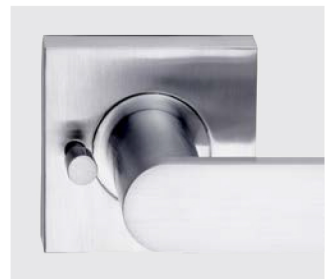

Lever handles are fitted onto a 53mm rose mounting plate which has a slim 10mm projection of the door face. The Vision 8000 is constructed using a die cast rose and lever and is designed to suit dormakaba mortice locks and latches but can be equally compatible with other Australian mortice locks and tubular latches.

Disabled Access Compliance

A selection of lever handle designs comply with AS1428.1 2009.

- Compliant levers are shown with this symbol next to the lever handle design.

Functions

Passage/standard- sold as a pair including spindle and fixing screws less latch.

Privacy - sold as a pair including spindle, fixing screws and a 60mm backset privacy latch.

Fixed Lever - half set levers can be fixed with the use of a SP8000-014 fixed spindle backing plate which can be purchased as an optional accessory.

Finishes

Satin Chrome	SX
Polished Chrome	PC
Black	BLK

The Vision 8000 series is also available with privacy button on round rose and square rose

Vision 8000 Series

Round Rose

8300/10

8300/12

8300/14