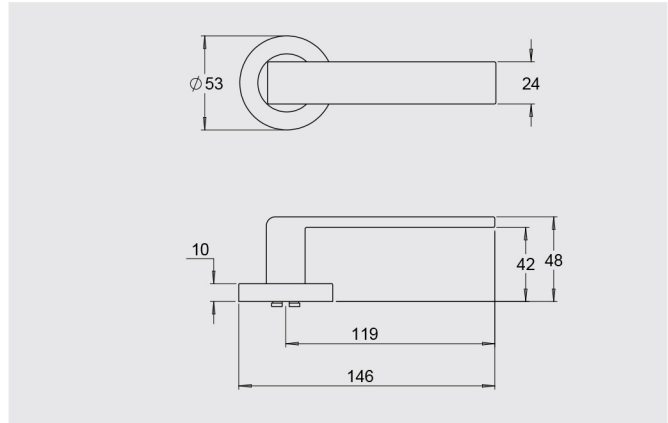

Lever handles are fitted onto a 53mm rose mounting plate which has a slim 10mm projection of the door face. The Vision 8000 is constructed using a die cast rose and lever and is designed to suit dormakaba mortice locks and latches but can be equally compatible with other Australian mortice locks and tubular latches.

Dimensions

Round rose: 53mm diameter rose, 10mm thick with 41mm fixing centres.

Square rose: 57mm x 57mm, 10mm thick with 41mm fixing centres.

Fixings

Designed with a through fixing and perforated screws to allow a quicker installation. Fixings can be in a horizontal or vertical pattern.

Privacy - sold as a pair including spindle, fixing screws and a 60mm backset privacy latch.

Fixed Lever - half set levers can be fixed with the use of a SP8000-014 fixed spindle backing plate which can be purchased as an optional accessory.

Finishes

Satin Chrome	SX
Polished Chrome	PC
Black	BLK

The Vision 8000 series is also available with privacy button on round rose and square rose

Vision 8000 Series

Round Rose

8300/10

8300/12

8300/14