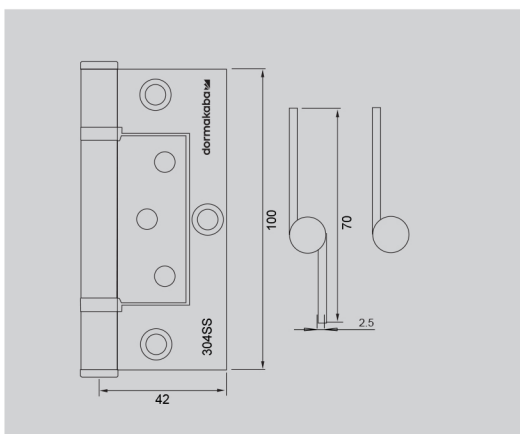

### Features:

- 304 Grade Stainless Steel
- 2 Ball bearings
- Fixed Pin with additional securing feature
- Standard pack 20 hinges
- Supplied with (6) x 4 x 12mm self tapping screws
- Size 100 x 70 x 2.5mm

### Features:

- 304 Grade Stainless Steel
- 2 Ball bearings
- Fixed Pin with additional securing feature
- Standard pack 20 hinges
- Supplied with (6) x 4.2 x 35mm wood & (6) x 4 x 12mm self tapping screws
- Size 100 x 70 x 2.5mm

## DKH100/70FF TF - 100mm x 70mm Ball Bearing Fast Fix

Flat Fast Fix Hinge suitable for Timber door and timber or Aluminium frame applications