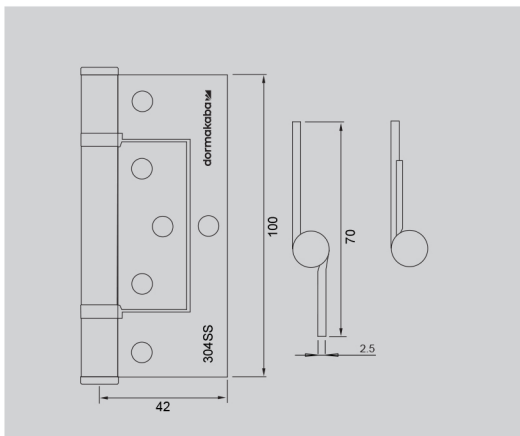

## DKH100/70FF AF - 100mm x 70mm Ball Bearing Fast Fix

Flat Fast Fix hinge suitable for Aluminium door and frame applications

### Features:

- 304 Grade Stainless Steel
- 2 Ball bearings
- Fixed Pin with additional securing feature
- Standard pack 20 hinges
- Supplied with (6) x 4 x 12mm self tapping screws
- Size 100 x 70 x 2.5mm

### Features:

- 304 Grade Stainless Steel
- 2 Ball bearings
- Fixed Pin with additional securing feature
- Standard pack 20 hinges
- Supplied with (6) x 4.2 x 35mm wood & (6) x 4 x 12mm self tapping screws
- Size 100 x 70 x 2.5mm