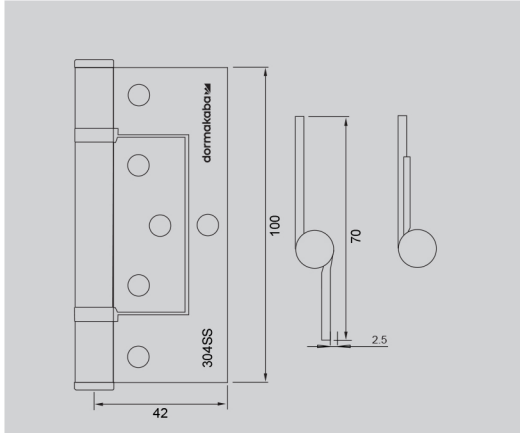

Stainless Steel Fast Fix Ball Bearing Button Tipped

DKH100/70FF AF - 100mm x 70mm Ball Bearing Fast Fix

Flat Fast Fix hinge suitable for Aluminium door and frame applications

Available Finishes

- Satin Stainless Steel

Features:

- 304 Grade Stainless Steel
- 2 Ball bearings
- Fixed Pin with additional securing feature
- Standard pack 20 hinges
- Supplied with (6) x 4 x 12mm self tapping screws
- Size 100 x 70 x 2.5mm