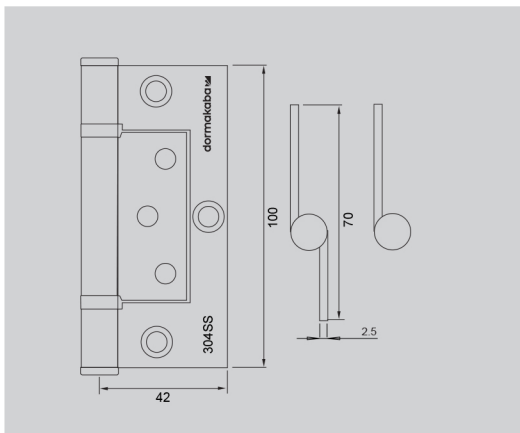

### Features:

- 304 Grade Stainless Steel
- 2 Ball bearings
- Fixed Pin with additional securing feature
- Standard pack 20 hinges
- Supplied with (6) x 4 x 12mm self tapping screws
- Size 100 x 70 x 2.5mm

### Features:

- 304 Grade Stainless Steel
- 2 Ball bearings
- Fixed Pin with additional securing feature
- Standard pack 20 hinges
- Supplied with (6) x 4.2 x 35mm wood & (6) x 4 x 12mm self tapping screws
- Size 100 x 70 x 2.5mm

### Features:

- 304 Grade Stainless Steel
- 2 Ball bearings
- Fixed Pin with additional securing feature
- Standard pack 20 hinges
- Supplied with (6) x 4.2 x 35mm wood & (6) x 4 x 12mm self tapping screws
- Size 100 x 71 x 2.5mm