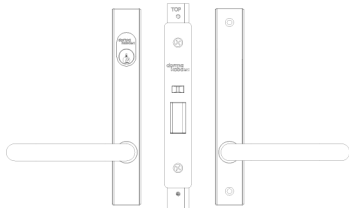

SB2212 Aluminium Kits

with 6400 series door furniture

SB2212 KIT/CLA

CLASSROOM AND STOREROOM LOCK KIT

Kit includes:

- 1 x SB2212 Short backset mortice lock
- 1 x 6400/30 Plate furniture
- 1 x 6406/30 Plate furniture
- 1 x CAM KX
- 1 x CAM KZ
- 1 x 130C4 Oval cylinder (if ordered with cylinder) - can be keyed alike or keyed to differ

Item	Article Number	Description	Barcode
SSS KITS			
SB2212KIT/CLA/NCSSS	9400000013024	SB2212 CLASSROOM LOCK KIT NC SSS	9322844089647
SB2212KIT/CLA/KA1SSS	9400000013400	SB2212 CLASSROOM LOCK KIT KA1 SSS	9322844090698
SB2212KIT/CLA/KA2SSS	9400000013626	SB2212 CLASSROOM LOCK KIT KA2 SSS	9322844092708
SB2212KIT/CLA/KA3SSS	9400000013627	SB2212 CLASSROOM LOCK KIT KA3 SSS	9322844092777
SB2212KIT/CLA/KA4SSS	9400000013628	SB2212 CLASSROOM LOCK KIT KA4 SSS	9322844092784
SB2212KIT/CLA/KA5SSS	9400000013629	SB2212 CLASSROOM LOCK KIT KA5 SSS	9322844092807
SB2212KIT/CLA/KA6SSS	9400000013630	SB2212 CLASSROOM LOCK KIT KA6 SSS	9322844092852
SB2212KIT/CLA/KDSSS	9400000013401	SB2212 CLASSROOM LOCK KIT KD SSS	9322844090735
BLK KITS			
SB2212KIT/CLA/NCBLK	9400000014744	SB2212 CLASSROOM LOCK KIT NC BLK TC6H PVD	9322844100717
SB2212KIT/CLA/KABLK	9400000013680	SB2212 CLASSROOM LOCK KIT KA1 BLK TC6H PVD	9322844093477
SB2212KIT/CLA/KDBLK	9400000013688	SB2212 CLASSROOM LOCK KIT KD BLK TC6H PVD	9322844093644

SB2212 KIT/PAS

PASSAGE LOCK KIT

Kit includes:

- 1 x SB2212 Short backset mortice lock
- 1 x 6405/30 Plate furniture
- 1 x 6406/30 Plate furniture

Item	Article Number	Description	Barcode
SSS KITS			
SB2212KIT/PAS/SSS	9400000013023	SB2212 PASSAGE LOCK KIT SSS	9322844089630
BLK KITS			
SB2212KIT/PAS/NCBLK	9400000013868	SB2212 PASSAGE LOCK KIT BLK TC6H PVD	9322844094665