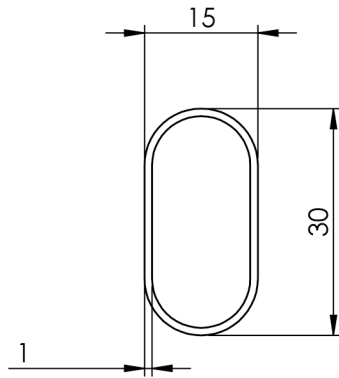

AVAILABLE LENGTHS			
PART NO.	153018	153024	153036
L	1800	2400	3600

DRAWN	B DOOLAN	19/06/2014	CAT NO:	153018 - 153024 - 153036	REV: A
CHK'D	U WAUGE	19/06/2014			
MATERIAL	STEEL		DESCRIPTION: OVAL CHROME STEEL TUBE		
FINISH	CHROME				
WEIGHT					