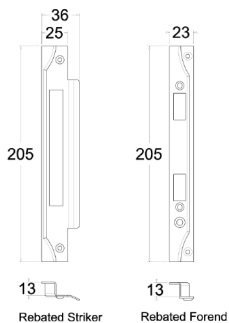

Mortice Lock Long Body without cylinder

The long body cylinder lock with cylinder latch retract and the option of a stronger spring for extra heavy unsprung furniture. The locking bolt has hardened rollers. This lock replaces the old long body locks. Double Sprung as standard.

JMCL60

JMCL60R Rebated

| | Case Depth | Bolt Throw | Backset |
|--------|------------|------------|---------|
| JMCL60 | 84 | 13 | 60 |
| JMCL46 | 69.5 | 13 | 46 |

MATERIALS

Case: Galvanneal
Pins: Brass
Kits: Brass

CODES

JMCL60

JMCL60R Rebated

JMCL46

JMCL46R Rebated

JMCL60 BODY JMCL46 BODY Cylinder Body Only
KITSJMCL60/46 Plain Forend & Striker sets to suit Long Body Cylinder locks

KITSJMCL60R/46R Rebated Forend & Striker sets to suit Long Body Cylinder locks