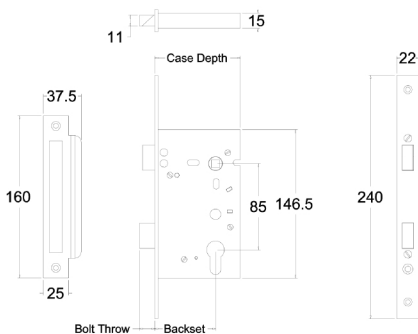

Mortice Lock Long Body without cylinder

The long body cylinder lock with cylinder latch retract and the option of a stronger spring for extra heavy unsprung furniture. The locking bolt has hardened rollers. This lock replaces the old long body locks. Double Sprung as standard.

JMCL60

JMCL60R Rebated

| | Case Depth | Bolt Throw | Backset |
|--------|------------|------------|---------|
| JMCL60 | 84 | 13 | 60 |
| JMCL46 | 69.5 | 13 | 46 |

MATERIALS

Case: Galvanneal
Pins: Brass
Kits: Brass