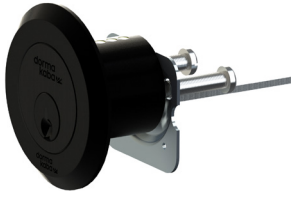

Standard Cylinders

121 Rim Cylinder - BLK

Applications

Rim Nightlatches and ED22 Series Panic Exit Device

Item Number	Article Number	Unit	Description	Finish
121C4-V1KBLK	9400000014328	Each	C4 Rim Cylinder custom Keyed	BLK
121C4KA1BLK	9400000013658	Each	C4 Rim Cyl 6 Pin - Keyed alike	BLK