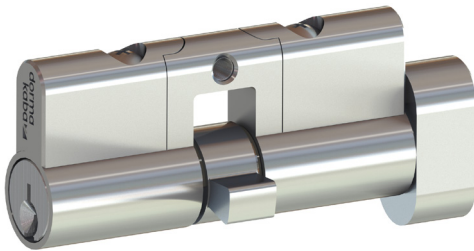

dormakaba can provide Master keyed C4 systems where the keying can be customised to your requirements.

Features

- Anti-bump and Anti-drill protection available in Master Keyed Cylinders
- 6 pin C4 keyway
- Excellent tolerances
- SSS springs as standard
- Mushroom top pin
- Suits restricted profiles
- Solid brass construction
- Pre-drilled for construction keying

1416 Euro Cylinder - Floating Cam

Applications

security screen doors
Floating cam applications - double sided
35mm from centre of retaining hole

Item Number	Article Number	Unit	Description	Finish
1416C4KA5P/10CP	9400000012017	Each	Security Door Cylinder C4 KA (10 per box) 5 Pin	CP
1416C4KDCP	9400000012018	Each	Euro Cylinder 6 Pin Floating Cam - Keyed to differ	CP
1416C4KA1CP	9400000012016	Each	C4 1416 Euro 6 Pin Floating Cam - Keyed alike 1	CP

Standard Cylinders

1419 Euro Cylinder with turn - Fixed Cam

Applications

Euro style mortice locks - fixed cam
35mm from centre of retaining hole

Item Number	Article Number	Unit	Description	Finish
1419C4FKDCP	9400000012014	Each	Euro Cylinder 6 Pin Fixed Cam - Keyed to differ	CP

1419 Euro Cylinder with turn - Floating Cam

Applications

Floating cam applications
35mm from centre of retaining hole

Item Number	Article Number	Unit	Description	Finish
1419C4LKDCP	9400000012015	Each	Euro Cylinder 6 Pin Floating Cam - Keyed to differ	CP