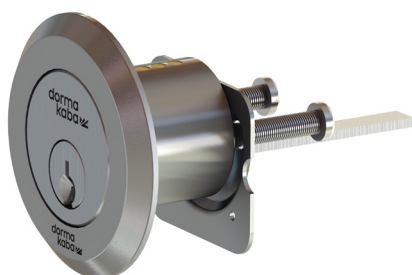

C4 Non-Restricted Cylinders

Mechanical
Key Systems

Standard cylinders,
etched rose and
cylinder

C4 Non-Restricted Cylinders

dormakaba C4 cylinders are standard everyday cylinders for residential and commercial use. This cost-effective cylinder type is available as a 6 pin C4 keyway, suitable for common Australian locks and allows for simple retrofitting.

dormakaba can provide Master keyed C4 systems where the keying can be customised to your requirements.

Features

- Anti-bump and Anti-drill protection available in Master Keyed Cylinders
- 6 pin C4 keyway
- Excellent tolerances
- SSS springs as standard
- Mushroom top pin
- Suits restricted profiles
- Solid brass construction
- Pre-drilled for construction keying

Standard Cylinders

107 PD Cylinder

Applications

dormakaba knobsets and leversets
Suits 95 series padlock

Item Number	Article Number	Unit	Description	Finish
107C4KD	9400000000319	Each	Universal PD Cylinder 6 Pin - Keyed to differ	SCP

121 Rim Cylinder

Applications

Rim Nightlatches and ED22 Series Panic Exit Device

Item Number	Article Number	Unit	Description	Finish
121C4KA1SCP	9400000011990	Each	C4 Rim Cylinder 6 Pin - Keyed alike 1	SCP
121C4KA2SCP	9400000011991	Each	C4 Rim Cylinder 6 Pin - Keyed alike 2	SCP
121C4KA3SCP	9400000011992	Each	C4 Rim Cylinder 6 Pin - Keyed alike 3	SCP
121C4KA4SCP	9400000011993	Each	C4 Rim Cylinder 6 Pin - Keyed alike 4	SCP
121C4KDSCP	9400000011994	Each	C4 Rim Cylinder 6 Pin - Keyed to differ	SCP
121C4LSNLSCP	9400000011995	Each	C4 Rim Cylinder 6 pin - Locksmith form NO logo	SCP
121C4LSSCP	9400000011996	Each	C4 Rim Cylinder 6 pin - Locksmith form WITH logo	SCP
121C4UASCP	9400000011997	Each	Rim Cylinder 6 Pin top pin loaded with barrel, tailbar and screw pack with 2 key blanks	SCP