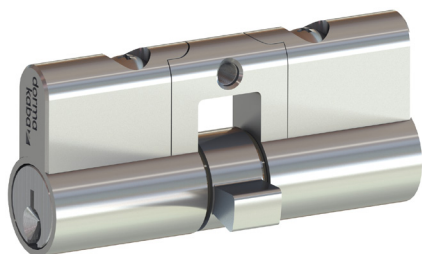

C4 Non-Restricted Cylinders

Mechanical
Key Systems

Standard cylinders,
etched rose and
cylinder

C4 Non-Restricted Cylinders

dormakaba C4 cylinders are standard everyday cylinders for residential and commercial use. This cost-effective cylinder type is available as a 6 pin C4 keyway, suitable for common Australian locks and allows for simple retrofitting.

dormakaba can provide Master keyed C4 systems where the keying can be customised to your requirements.

Features

- Anti-bump and Anti-drill protection available in Master Keyed Cylinders
- 6 pin C4 keyway
- Excellent tolerances
- SSS springs as standard
- Mushroom top pin
- Suits restricted profiles
- Solid brass construction
- Pre-drilled for construction keying

Standard Cylinders

1414 Half Euro Cylinder

Applications

Fixed cam Euro single sided applications
35mm from centre of retaining hole

Item Number	Article Number	Unit	Description	Finish
1414C4FKDSCP	9400000012010	Each	C4 Half Euro 6 Pin Fixed Cam - Keyed to differ	SCP
1414C4LKDSCP	9400000012011	Each	C4 Half Euro 6 Pin Floating Cam - Keyed to differ	SCP

1415 Euro Cylinder - Fixed Cam

Applications

Euro Mortice lock Fixed cam applications - double sided
35mm from centre of retaining hole

Item Number	Article Number	Unit	Description	Finish
1415C4KA1CP	9400000000486	Each	Euro Cylinder 6 Pin CP Fixed Cam - Keyed alike 1	CP
1415C4FKDCP	9400000000487	Each	Euro Cylinder 6 Pin Fixed Cam - Keyed to differ	CP