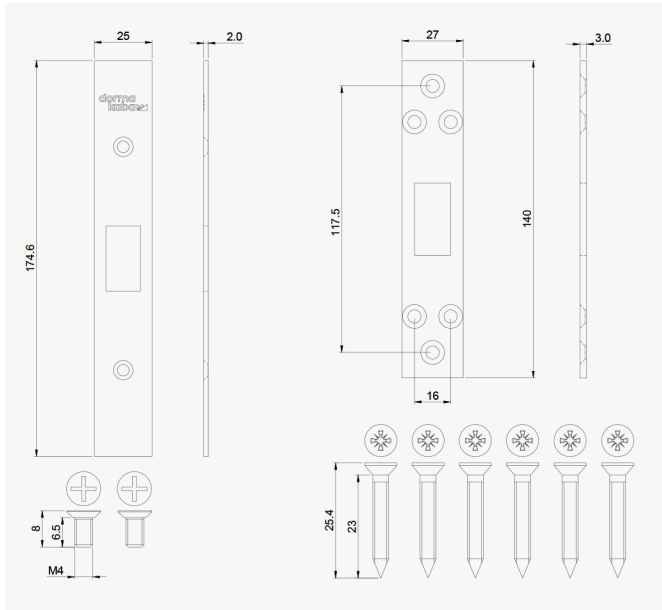

MS2600 & MS2900 Series

Face Plate and Strike Plates

MS1FPDK

Face Plate and Strike Plate - suit deadbolt MS2601, MS2601B, MS2603 & MS2603B

MS2FPDK

Face Plate and Strike Plate - suit MS2600, MS2600B & MS2602

MS4FPDK

Face Plate and Strike Plate - suit MS2604 Passage Latch