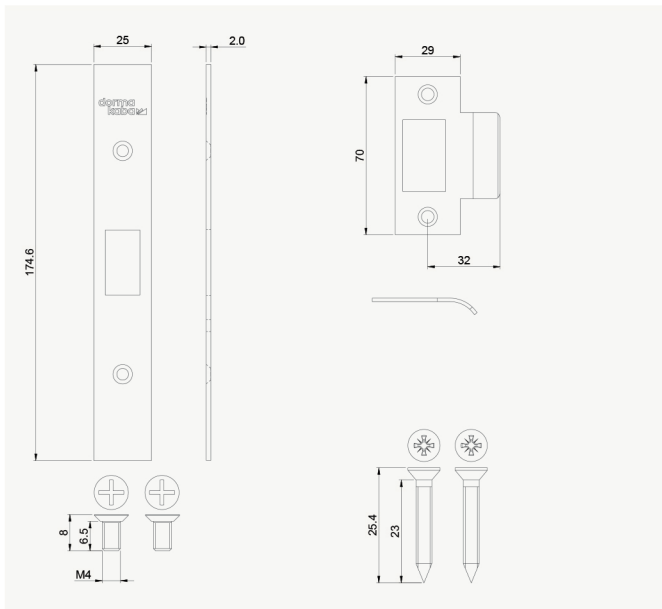

MS2600 & MS2900 Series

Face Plate and Strike Plates

MS1FPDK

Face Plate and Strike Plate - suit deadbolt MS2601, MS2601B, MS2603 & MS2603B

MS2FPDK

Face Plate and Strike Plate - suit MS2600, MS2600B & MS2602

MS4FPDK

Face Plate and Strike Plate - suit MS2604 Passage Latch