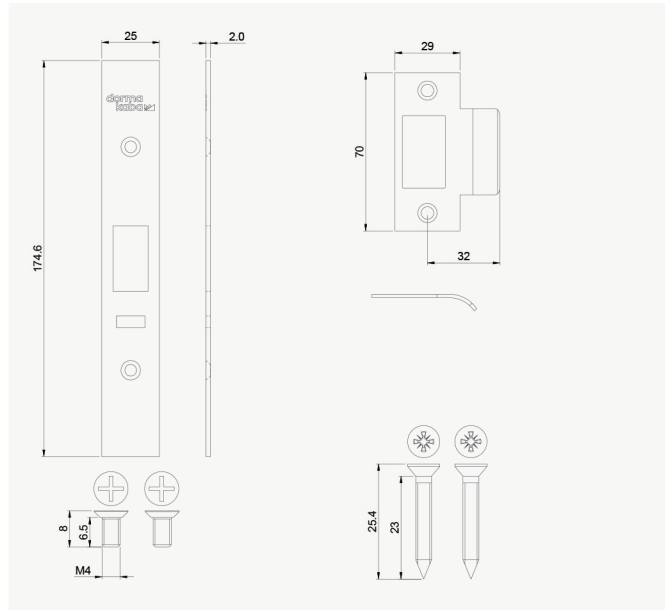

MS2600 & MS2900 Series

Face Plate and Strike Plates

MS1FPDK

Face Plate and Strike Plate - suit deadbolt MS2601, MS2601B, MS2603 & MS2603B

MS2FPDK

Face Plate and Strike Plate - suit MS2600, MS2600B & MS2602

MS4FPDK

Face Plate and Strike Plate - suit MS2604 Passage Latch