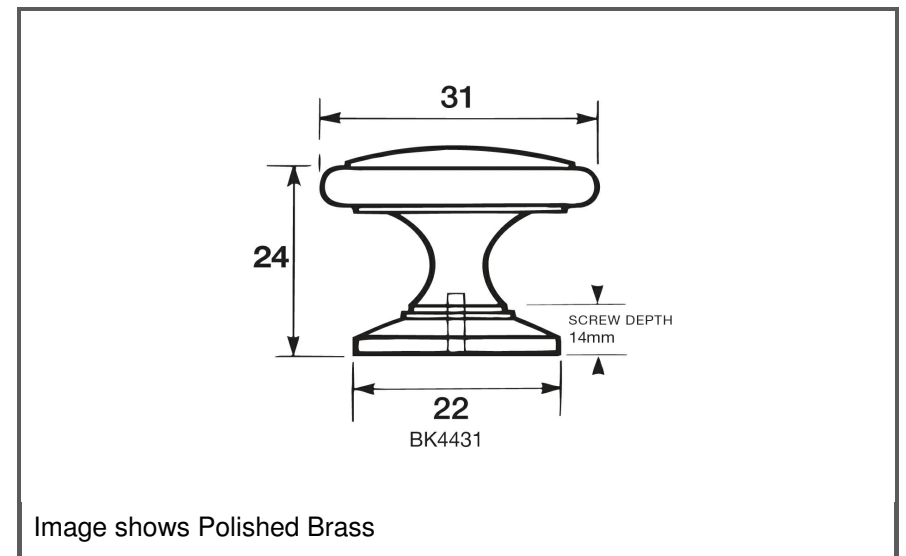

Material:	Solid Brass		
Article Number:	BK44 reference A / colour		
A	C	P	W
31	0	24	31
Colours available:	Brushed Nickel (BRN) Polished Brass (PB) Polished Chrome (PC)		

Kethy Australia

Greg Steele Trading Pty Ltd. Unit 15/ 29-33 Waratah Street Kirrawee NSW, 2232, Australia. PO Box 3292 Kirrawee NSW, 2232, Australia.