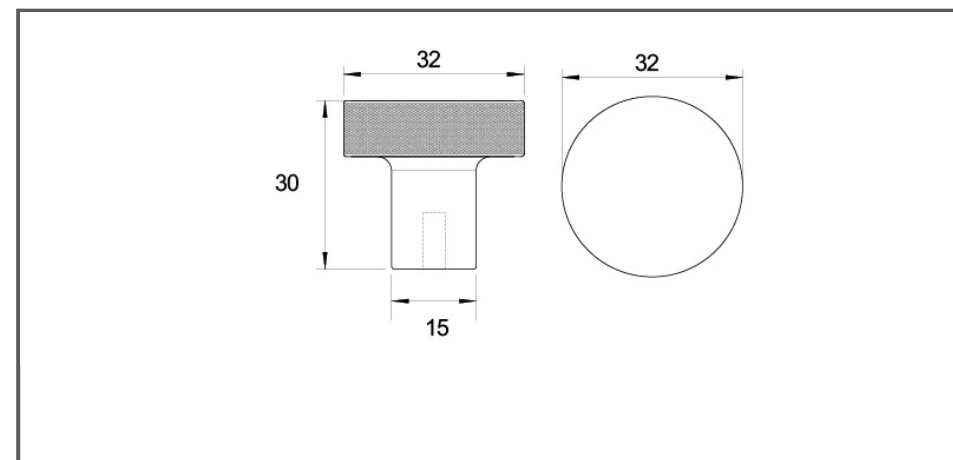

Sydney Head Office Phone: (02) 9542 4991
 Sydney Head Office Fax: (02) 9542 4662
 Brisbane 0400 494 368
 Melbourne 0409 578 885
 Auckland: 021 964 600
 Email: sales@kethy.com

Material:	Solid Brass		
Article Number:	BK4732/ reference A / colour		
A	C	P	W
32	N/A	30	32
Colours available:	Polished Brass Gloss Lacquer (BRG) Polished Brass Matt Lacquer (BRM) Black (MBK#3)		