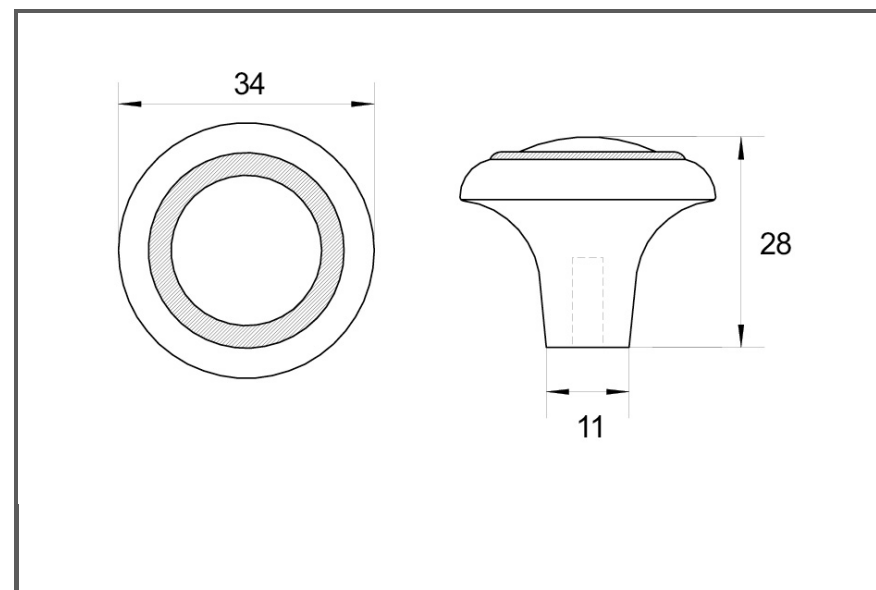

Sydney Head Office Phone: (02) 9542 4991
 Sydney Head Office Fax: (02) 9542 4662
 Brisbane 0400 494 368
 Melbourne 0409 578 885
 Auckland: 021 964 600
 Email: sales@kethy.com

Material:	Cast Iron		
Article Number:	HT983 / reference A / colour		
A	C	P	W
34	N/A	28	34
Colours available:	Cast Iron (IRONC)		