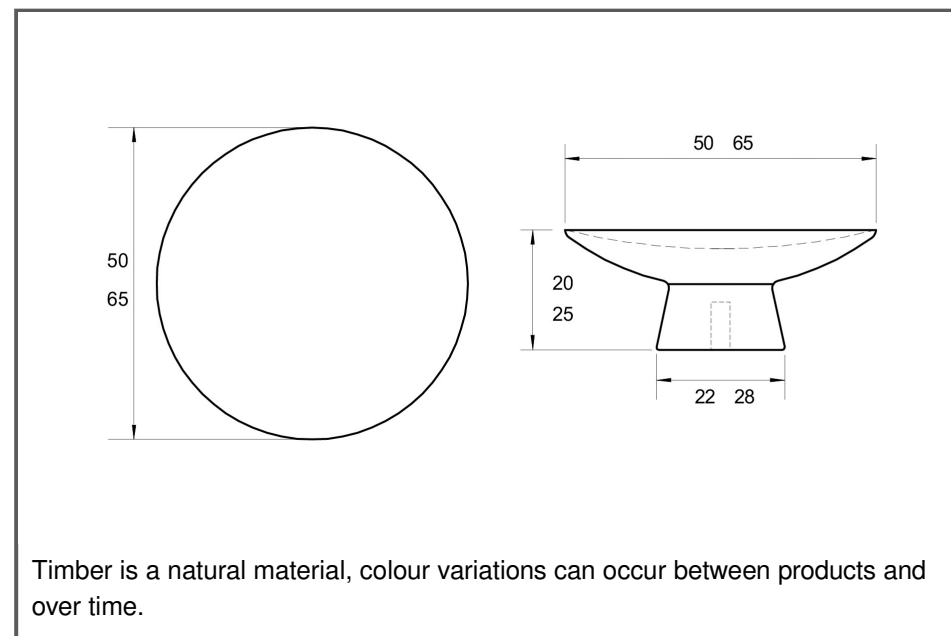

Sydney Head Office Phone: (02) 9542 4991
 Sydney Head Office Fax: (02) 9542 4662
 Brisbane 0400 494 368
 Melbourne 0409 578 885
 Auckland: 021 964 600
 Email: sales@kethy.com

Material:	Timber		
Article Number:	L4314 / reference A / colour		
A	C	P	W
50	0	20	50
65	0	25	65
Colours available:	Black Stain (BKS) Oak (OAK) Walnut (WN)		