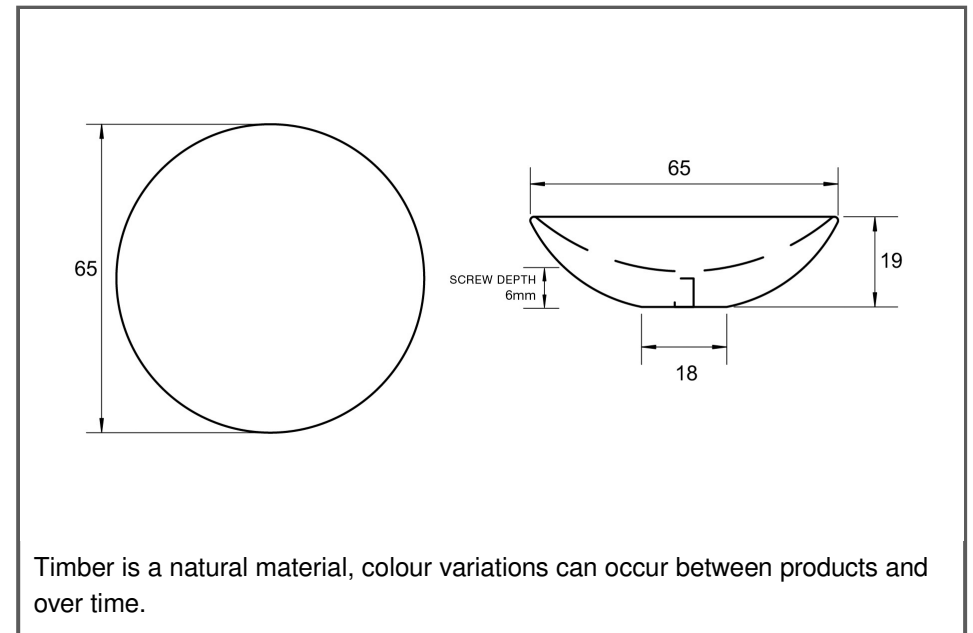

Sydney Head Office Phone: (02) 9542 4991
 Sydney Head Office Fax: (02) 9542 4662
 Brisbane 0400 494 368
 Melbourne 0409 578 885
 Auckland: 021 964 600
 Email: sales@kethy.com

Material:	Timber		
Article Number:	L4328 / reference A / colour		
			
A	C	P	W
65	0	19	65
Colours available:		Black Stain (BKS) Oak (OAK) Walnut (WN)	