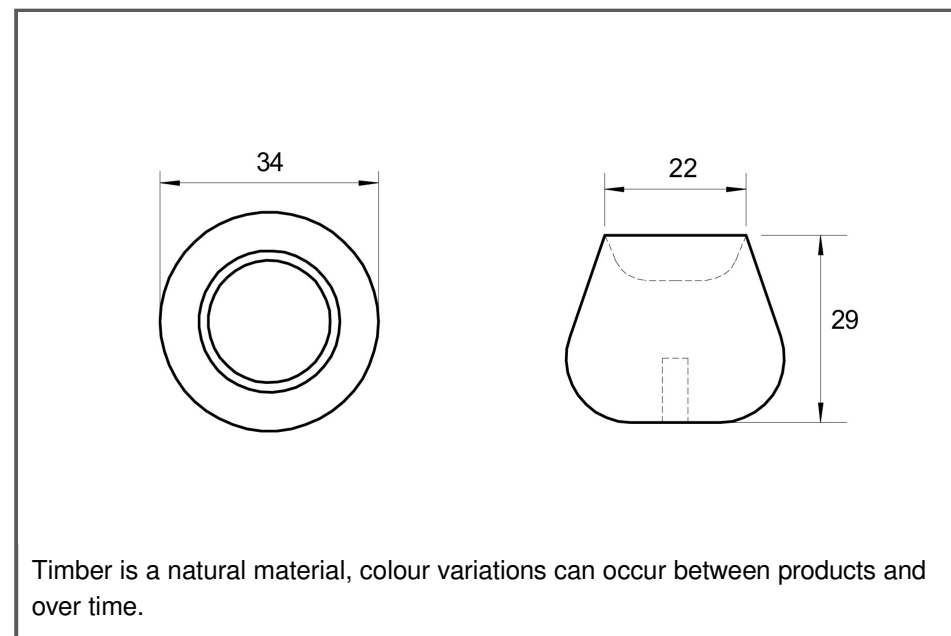

Sydney Head Office Phone: (02) 9542 4991  
 Sydney Head Office Fax: (02) 9542 4662  
 Brisbane 0400 494 368  
 Melbourne 0409 578 885  
 Auckland: 021 964 600  
 Email: sales@kethy.com

Material:	Timber		
Article Number:	L4396 / reference A / colour		
<b>A</b>	<b>C</b>	<b>P</b>	<b>W</b>
34	0	29	34
Colours available:		Oak with Petrol (OAK-PET) Oak with White (OAK-WT) Walnut with Red (WN-RED)	