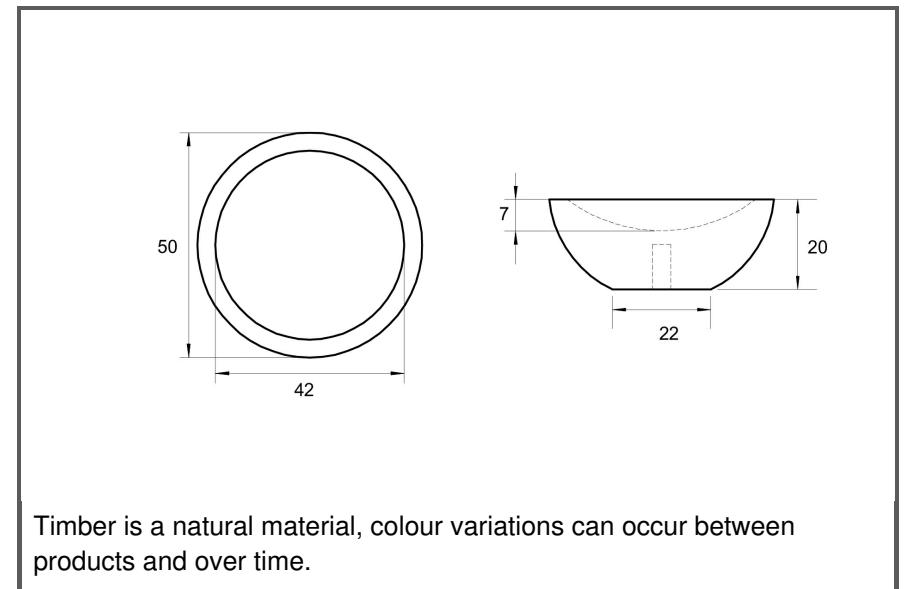

Sydney Head Office Phone: (02) 9542 4991
 Sydney Head Office Fax: (02) 9542 4662
 Brisbane 0400 494 368
 Melbourne 0409 578 885
 Auckland: 021 964 600
 Email: sales@kethy.com

Material:	Timber		
Article Number:	L4406 / reference A / colour		
			
A	C	P	W
50	0	20	50
<p>Colours available:</p> <ul style="list-style-type: none"> Oak with Turquoise (OAKTQ) Oak with White (OAKWT) Walnut with Grey (WNGY) Oak with Black (OAKBK) Oak with Light Grey (OAKLG) 			