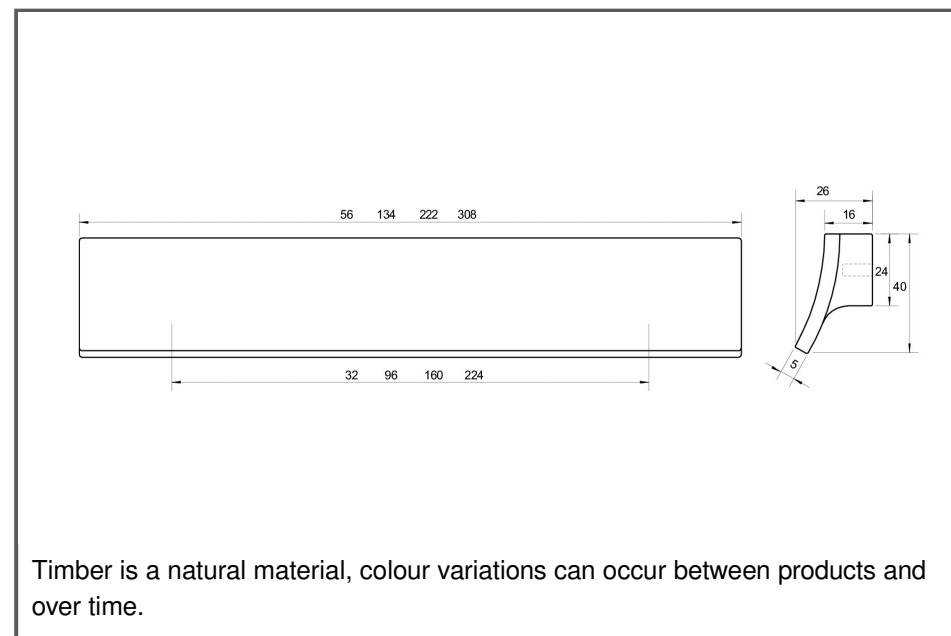

Sydney Head Office Phone: (02) 9542 4991
 Sydney Head Office Fax: (02) 9542 4662
 Brisbane 0400 494 368
 Melbourne 0409 578 885
 Auckland: 021 964 600
 Email: sales@kethy.com

Material:	Timber		
Article Number:	L5521 / reference C / colour		
A	C	P	W
56	32	26	40
134	96	26	40
222	160	26	40
308	224	26	40
Colours available:	Oak (OAK) Walnut (WN) Black Stain (BKS)		