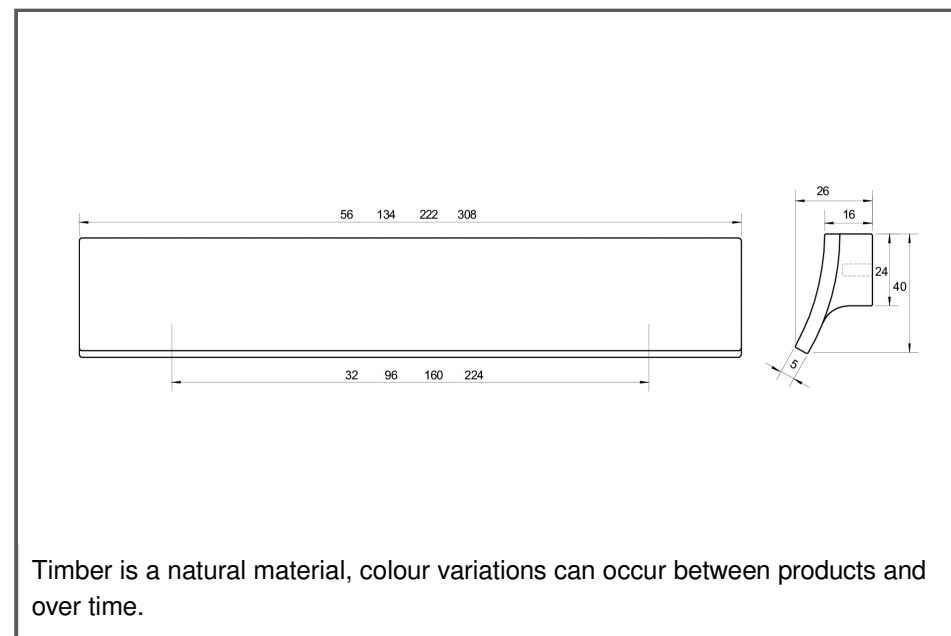

Sydney Head Office Phone: (02) 9542 4991
 Sydney Head Office Fax: (02) 9542 4662
 Brisbane 0400 494 368
 Melbourne 0409 578 885
 Auckland: 021 964 600
 Email: sales@kethy.com

| | | | |
|--------------------|---|----------|----------|
| Material: | Timber | | |
| Article Number: | L5521 / reference C / colour | | |
| | | | |
| A | C | P | W |
| 56 | 32 | 26 | 40 |
| 134 | 96 | 26 | 40 |
| 222 | 160 | 26 | 40 |
| 308 | 224 | 26 | 40 |
| | | | |
| | | | |
| | | | |
| Colours available: | Oak (OAK) Walnut (WN) Black Stain (BKS) | | |