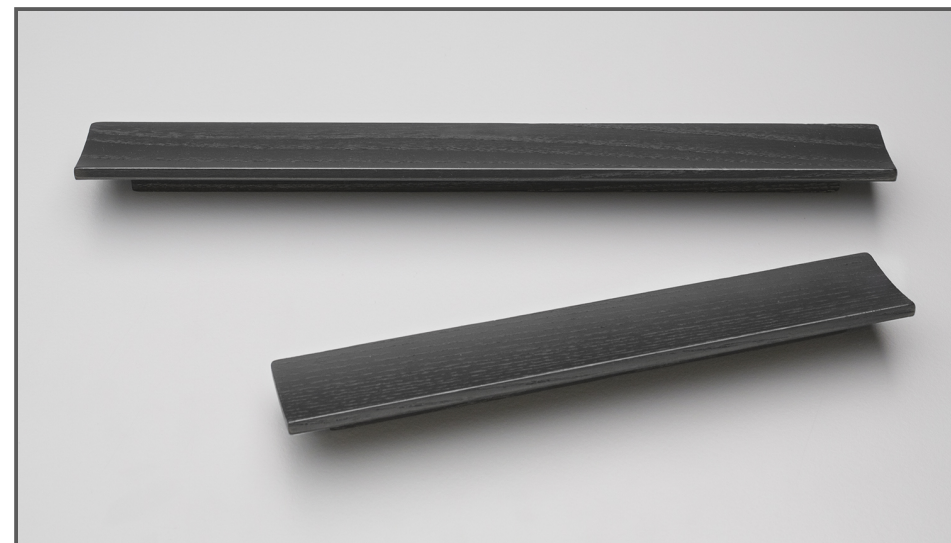

Sydney Head Office Phone: (02) 9542 4991
 Sydney Head Office Fax: (02) 9542 4662
 Brisbane 0400 494 368
 Melbourne 0409 578 885
 Auckland: 021 964 600
 Email: sales@kethy.com

| | | | |
|--------------------|---|----------|----------|
| Material: | Timber | | |
| Article Number: | L5521 / reference C / colour | | |
| | | | |
| A | C | P | W |
| 56 | 32 | 26 | 40 |
| 134 | 96 | 26 | 40 |
| 222 | 160 | 26 | 40 |
| 308 | 224 | 26 | 40 |
| | | | |
| | | | |
| | | | |
| Colours available: | Oak (OAK) Walnut (WN) Black Stain (BKS) | | |

Timber is a natural material, colour variations can occur between products and over time.