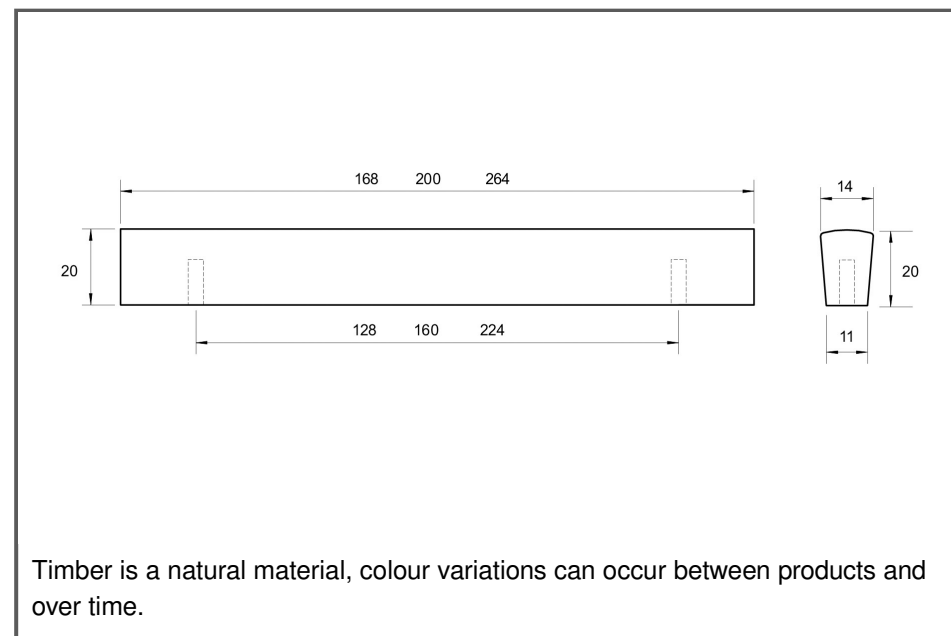

Sydney Head Office Phone: (02) 9542 4991  
 Sydney Head Office Fax: (02) 9542 4662  
 Brisbane 0400 494 368  
 Melbourne 0409 578 885  
 Auckland: 021 964 600  
 Email: sales@kethy.com

Material:	Timber		
Article Number:	L6582 / reference C / colour		
			
<b>A</b>	<b>C</b>	<b>P</b>	<b>W</b>
168	128	20	14
200	160	20	14
264	224	20	14
Colours available:	Oak (OAK) Walnut (WN) Black Stain (BKS)		

Timber is a natural material, colour variations can occur between products and over time.