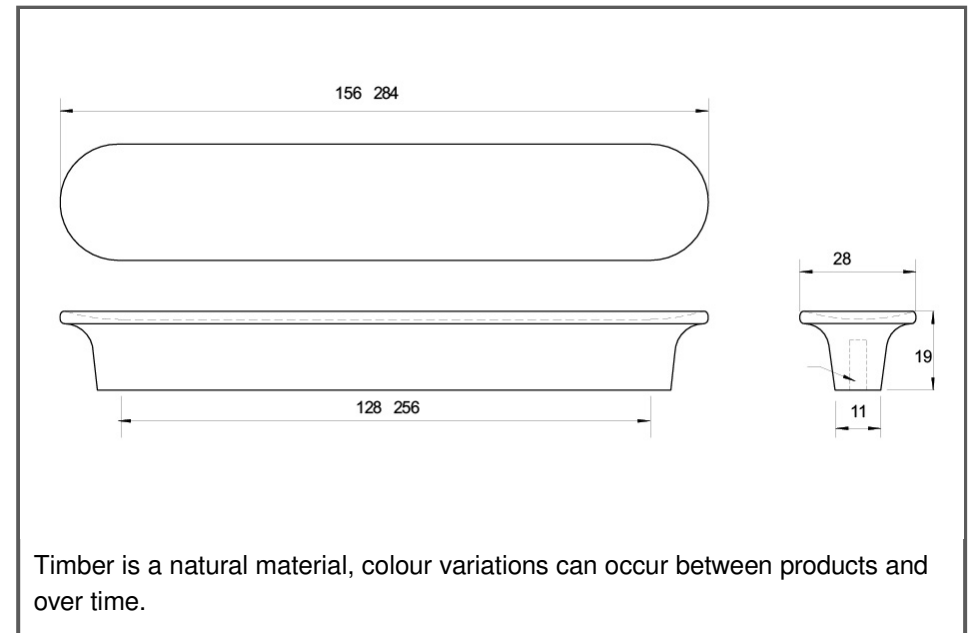

Sydney Head Office Phone: (02) 9542 4991
 Sydney Head Office Fax: (02) 9542 4662
 Brisbane 0400 494 368
 Melbourne 0409 578 885
 Auckland: 021 964 600
 Email: sales@kethy.com

Material:	Timber		
Article Number:	L6898 / reference C / colour		
A	C	P	W
156	128	19	28
284	256	19	28
Colours available:		Black Stain (BKS) Oak (OAK) Walnut (WN) Raw Oak (RAW)	