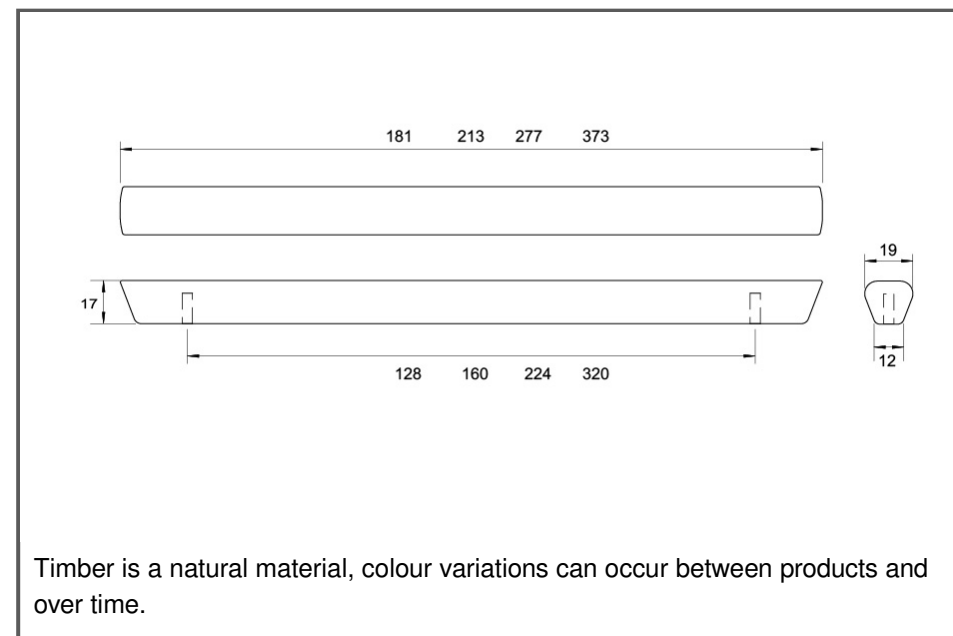

Sydney Head Office Phone: (02) 9542 4991
 Sydney Head Office Fax: (02) 9542 4662
 Brisbane 0400 494 368
 Melbourne 0409 578 885
 Auckland: 021 964 600
 Email: sales@kethy.com

Material:	Timber		
Article Number:	L6921/ reference C / colour		
A	C	P	W
181	128	17	19
213	160	17	19
277	224	17	19
373	320	17	19
Colours available:	Black Stain (BKS) Oak (OAK) Walnut (WN)		

Timber is a natural material, colour variations can occur between products and over time.