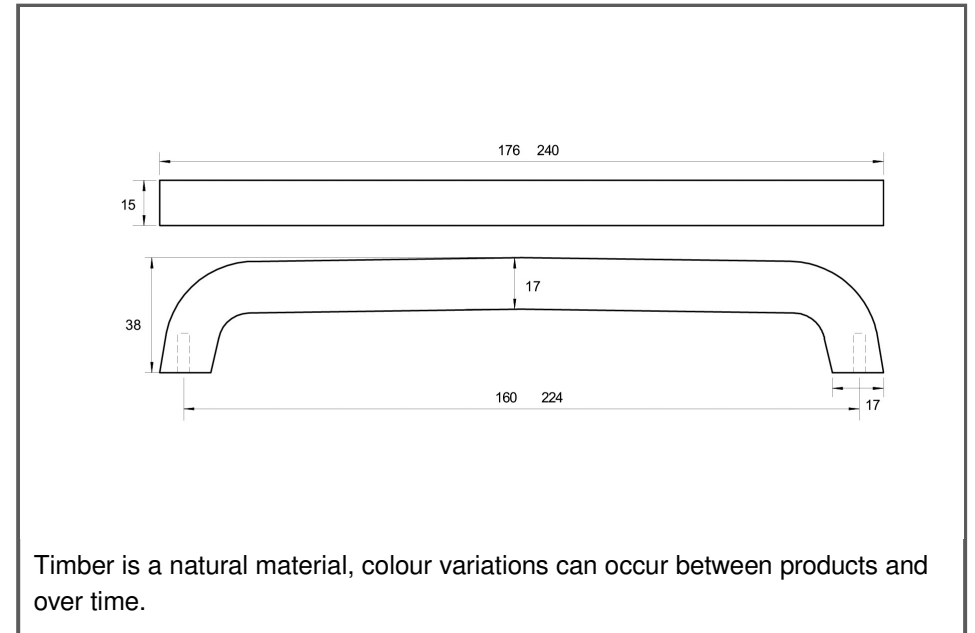

Sydney Head Office Phone: (02) 9542 4991
 Sydney Head Office Fax: (02) 9542 4662
 Brisbane 0400 494 368
 Melbourne 0409 578 885
 Auckland: 021 964 600
 Email: sales@kethy.com

Material:	Timber		
Article Number:	L7796 / reference C / colour		
A	C	P	W
176	160	38	15
240	224	38	15
Colours available:	Black Stain (BKS) Oak (OAK) Walnut (WN)		

Timber is a natural material, colour variations can occur between products and over time.