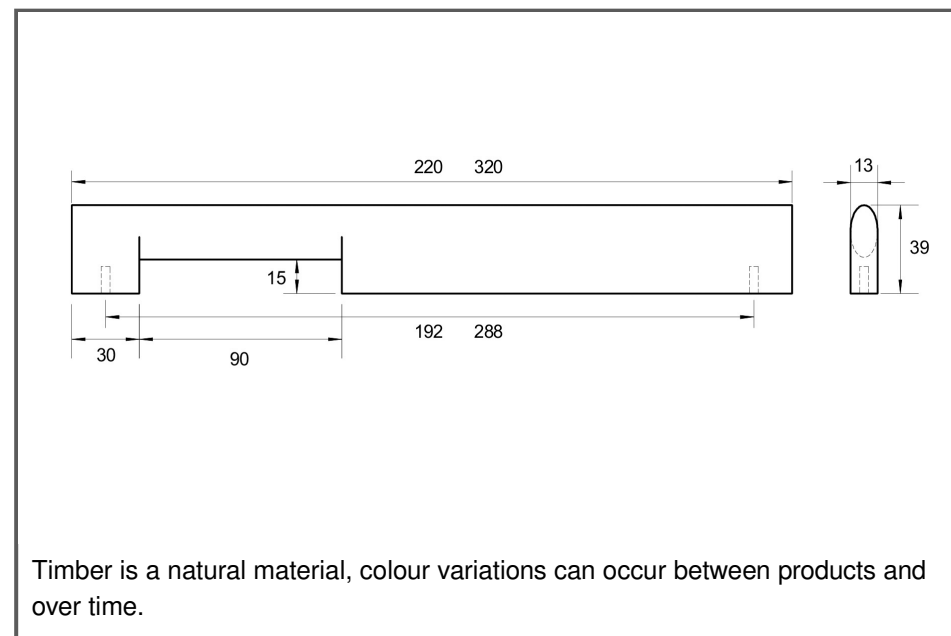

Sydney Head Office Phone: (02) 9542 4991
 Sydney Head Office Fax: (02) 9542 4662
 Brisbane 0400 494 368
 Melbourne 0409 578 885
 Auckland: 021 964 600
 Email: sales@kethy.com

Material:	Timber		
Article Number:	L7806 / reference C / colour		
A	C	P	W
220	192	39	13
320	288	39	13
Colours available:		Black Stain (BKS) Oak (OAK) Walnut (WN)	