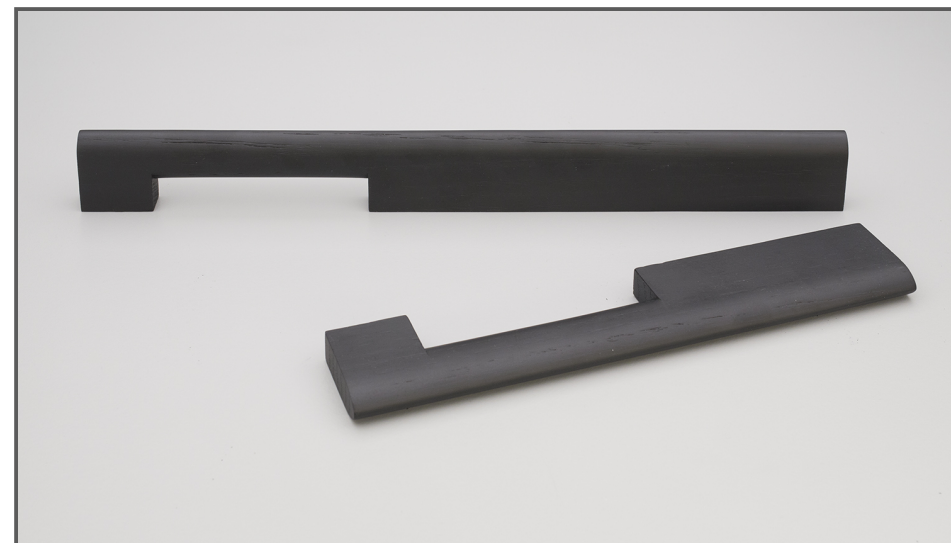

Sydney Head Office Phone: (02) 9542 4991
 Sydney Head Office Fax: (02) 9542 4662
 Brisbane 0400 494 368
 Melbourne 0409 578 885
 Auckland: 021 964 600
 Email: sales@kethy.com

Material:	Timber		
Article Number:	L7806 / reference C / colour		
A	C	P	W
220	192	39	13
320	288	39	13
Colours available:		Black Stain (BKS) Oak (OAK) Walnut (WN)	

Timber is a natural material, colour variations can occur between products and over time.