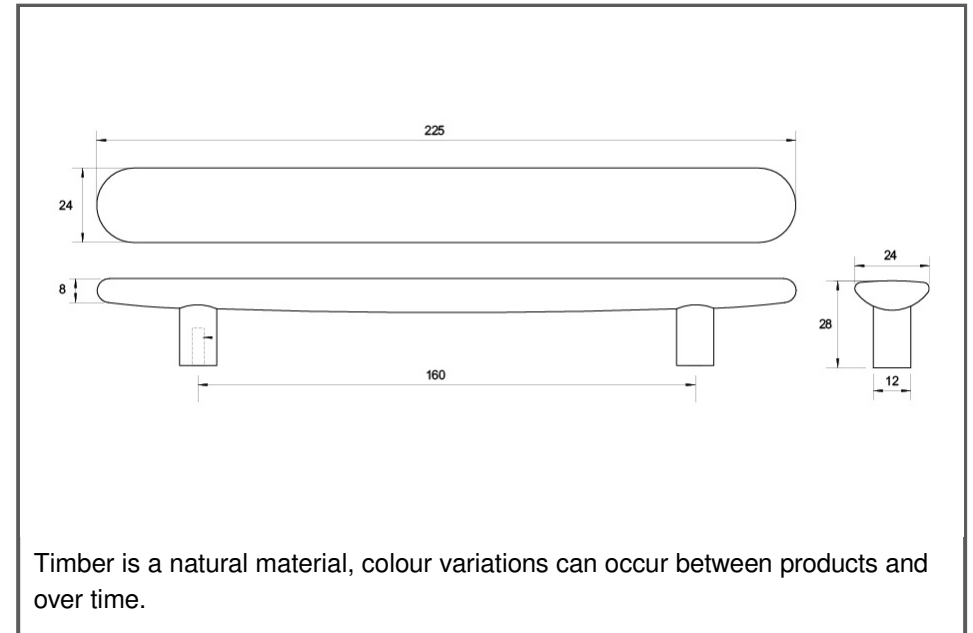

Sydney Head Office Phone: (02) 9542 4991
 Sydney Head Office Fax: (02) 9542 4662
 Brisbane 0400 494 368
 Melbourne 0409 578 885
 Auckland: 021 964 600
 Email: sales@kethy.com

Material:	Timber		
Article Number:	L7866 / reference C / colour		
			
A	C	P	W
225	160	28	24
Colours available:	Black Stain (BKS) Oak (OAK) Walnut (WN) - MATCHING KNOB L4479		