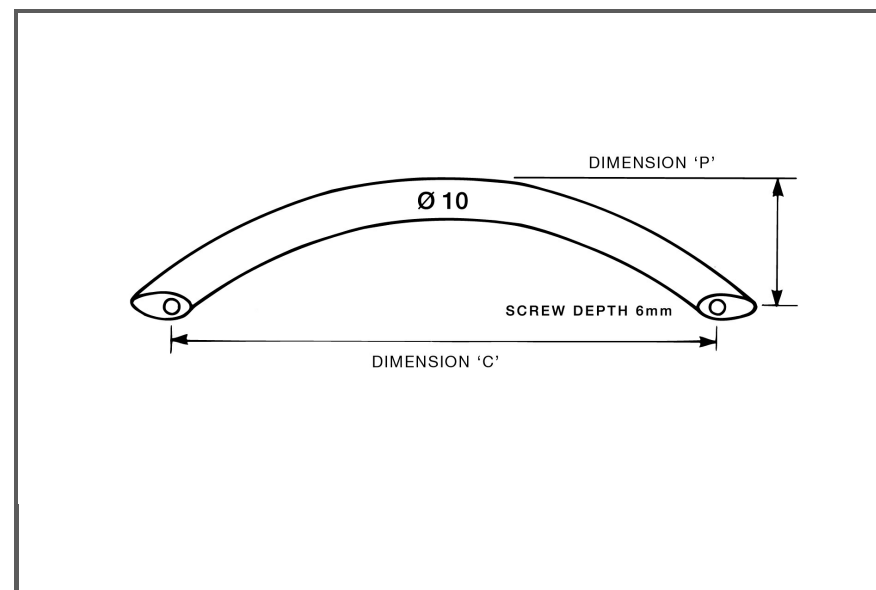

Sydney Head Office Phone: (02) 9542 4991
 Sydney Head Office Fax: (02) 9542 4662
 Brisbane 0400 494 368
 Melbourne 0409 578 885
 Auckland: 021 964 600
 Email: sales@kethy.com

Material:	316 (marine) grade stainless steel bar		
Article Number:	S709 / reference C / colour		
A	C	P	W
120	96	25	10
152	128	29	10
192	160	29	10
225	192	29	10
Colours available:	Satin Stainless (SS)		