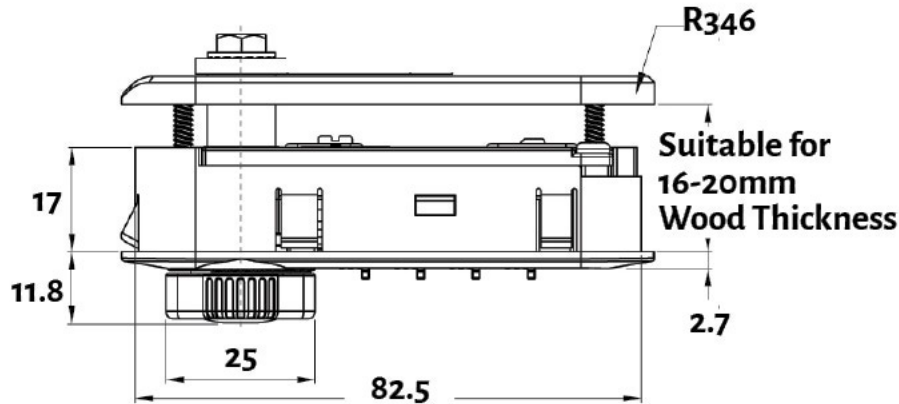

# CL DIGITAL COMBINATION CABINET LOCKS

4DIAL Model

CL857 Model