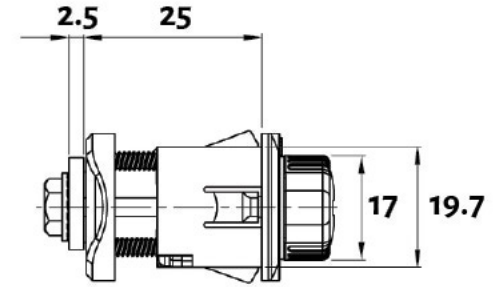

# CL DIGITAL COMBINATION CABINET LOCKS

4DIAL Model

CL857 Model