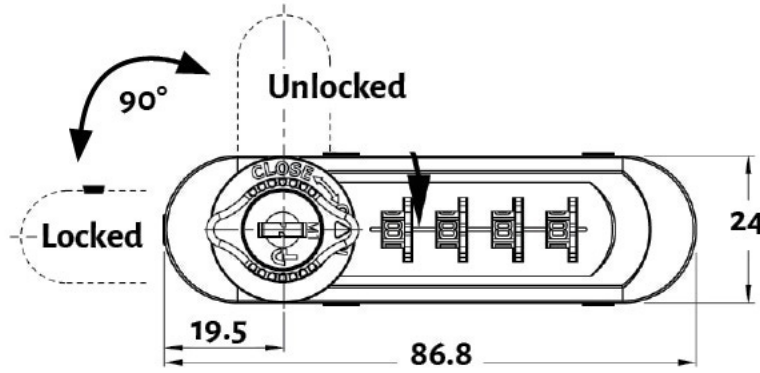

# CL DIGITAL COMBINATION CABINET LOCKS

4DIAL Model

CL857 Model