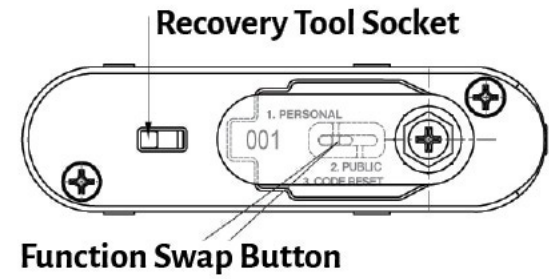

# CL DIGITAL COMBINATION CABINET LOCKS

4DIAL Model

CL857 Model