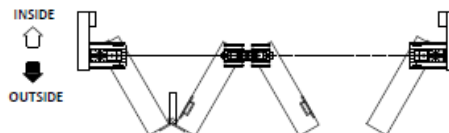

VIO41DO - 4 Door System 3 + 1 Open Out Kit

Kit contents:

VIO-1	Pivot Set	2
VIO-7	Offset Hinge Handle Set	1
VIO-4	Intermediate Hanger Set	1