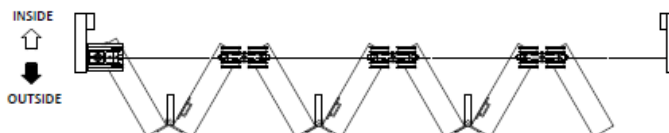

VIO61DO – 6 Door System 5 + 1 Open Out Kit

Kit contents:

VIO-1	Pivot Set	2
VIO-7	Offset Hinge Handle Set	2
VIO-4	Intermediate Hanger Set	2
VIO-3	Hinge Handle Set	1

VIO70DO – 7 Door System One Way Open Out Kit

Kit contents:

VIO-1	Pivot Set	1
VIO-7	Offset Hinge Handle Set	1
VIO-4	Intermediate Hanger Set	3
VIO-3	Hinge Handle Set	2

VIO71DO – 7 Door System 6 + 1 Open Out Kit

Kit contents:

VIO-1	Pivot Set	2
VIO-7	Offset Hinge Handle Set	2
VIO-4	Intermediate Hanger Set	2
VIO-3	Hinge Handle Set	1
VIO-2	End Hanger Set	1