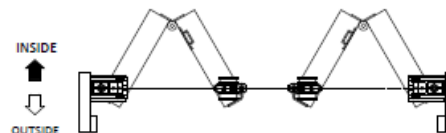

Kit contents:

VIO-1	Pivot Set	1
VIO-6	Offset Hinge Set	2
VIO-4	Intermediate Hanger Set	1
VIO-2	End Hanger Set	1

VIO41DI - 4 Door System 3 + 1 Open In Kit

Kit contents:

VIO-1	Pivot Set	2
VIO-6	Offset Hinge Set	1
VIO-4	Intermediate Hanger Set	1

VIO42DI - 4 Door System 2 + 2 Open In Kit

Kit contents:

VIO-1	Pivot Set	2
VIO-5	Hinge Set	2
VIO-8	Meeting Stile Hanger Set	1

VIO50DI - 5 Door System One Way Open In Kit

Kit contents:

VIO-1	Pivot Set	1
VIO-6	Offset Hinge Set	1
VIO-4	Intermediate Hanger Set	2
VIO-5	Hinge Set	1