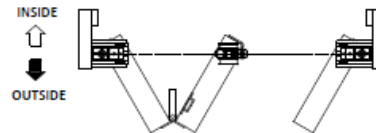

VIO-1	Pivot Set	1
VIO-3	Hinge Handle Set	1
VIO-2	End Hanger Set	1

VIO30DO - 3 Door System One Way Open Out Kit

Kit contents:

VIO-1	Pivot Set	1
VIO-4	Intermediate Hanger Set	1
VIO-7	Offset Hinge Handle Set	1

VIO31DO - 3 Door System 2 + 1 Open Out Kit

Kit contents:

VIO-1	Pivot Set	2
VIO-3	Hinge Handle Set	1
VIO-2	End Hanger Set	1

VIO40DO - 4 Door System One Way Open Out Kit

Kit contents:

VIO-1	Pivot Set	1
VIO-7	Offset Hinge Handle Set	2
VIO-4	Intermediate Hanger Set	1
VIO-2	End Hanger Set	1