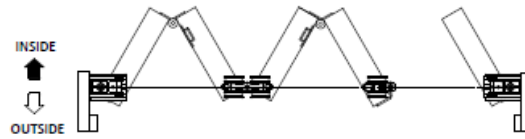

VIO42DI - 4 Door System 2 + 2 Open In Kit

Kit contents:

VIO-1	Pivot Set	2
VIO-5	Hinge Set	2
VIO-8	Meeting Stile Hanger Set	1

VIO50DI - 5 Door System One Way Open In Kit

Kit contents:

VIO-1	Pivot Set	1
VIO-6	Offset Hinge Set	1
VIO-4	Intermediate Hanger Set	2
VIO-5	Hinge Set	1

Hardware Data Sheet

VIO51DI – 5 Door System 4 + 1 Open In Kit

Kit contents:

VIO-1	Pivot Set	2
VIO-6	Offset Hinge Set	2
VIO-4	Intermediate Hanger Set	1
VIO-2	End Hanger Set	1

VIO60DI – 6 Door System One Way Open In Kit