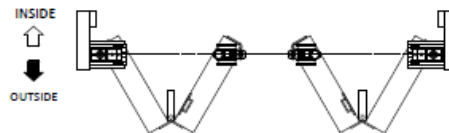

VIO41DO - 4 Door System 3 + 1 Open Out Kit

Kit contents:

VIO-1	Pivot Set	2
VIO-7	Offset Hinge Handle Set	1
VIO-4	Intermediate Hanger Set	1

VIO42DO - 4 Door System 2 + 2 Open Out Kit

Kit contents:

VIO-1	Pivot Set	2
VIO-3	Hinge Handle Set	2
VIO-8	Meeting Stile Hanger Set	1

VIO50DO - 5 Door System One Way Open Out Kit

Kit contents:

VIO-1	Pivot Set	1
VIO-7	Offset Hinge Handle Set	1
VIO-4	Intermediate Hanger Set	2
VIO-3	Hinge Handle Set	1

Hardware Data Sheet

VIO51DO - 5 Door System 4 + 1 Open Out Kit