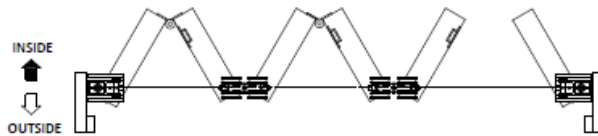

Hardware Data Sheet

VIO51DI – 5 Door System 4 + 1 Open In Kit

Kit contents:

VIO-1	Pivot Set	2
VIO-6	Offset Hinge Set	2
VIO-4	Intermediate Hanger Set	1
VIO-2	End Hanger Set	1

VIO60DI – 6 Door System One Way Open In Kit

Kit contents:

VIO-1	Pivot Set	1
VIO-6	Offset Hinge Set	2
VIO-4	Intermediate Hanger Set	2
VIO-5	Hinge Set	1
VIO-2	End Hanger Set	1

VIO61DI – 6 Door System 5 + 1 Open In Kit

Kit contents:

VIO-1	Pivot Set	2
VIO-6	Offset Hinge Set	2
VIO-4	Intermediate Hanger Set	2
VIO-5	Hinge Set	1