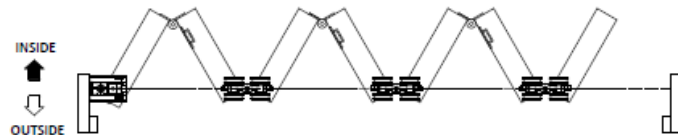

VIO70DI – 7 Door System One Way Open In Kit

Kit contents:

VIO-1	Pivot Set	1
VIO-6	Offset Hinge Set	1
VIO-4	Intermediate Hanger Set	3
VIO-5	Hinge Set	2