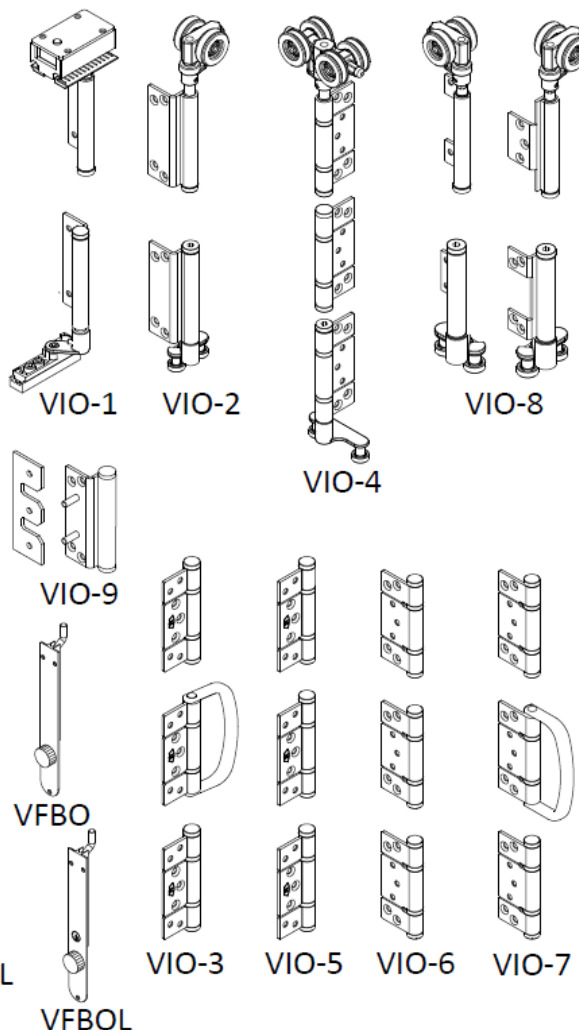

VT50 Top Track

VT100 Top Track

VGC Guide Channel

VPCI Guide Channel Poly Insert

Hardware Data Sheet

VIO Folding Hardware Kits for Outward Opening Doors

VIO20DO - 2 Door System One Way Open Out Kit

Kit contents:

VIO-1	Pivot Set	1
VIO-3	Hinge Handle Set	1
VIO-2	End Hanger Set	1

VIO30DO - 3 Door System One Way Open Out Kit

Kit contents:

VIO-1	Pivot Set	1
VIO-4	Intermediate Hanger Set	1
VIO-7	Offset Hinge Handle Set	1