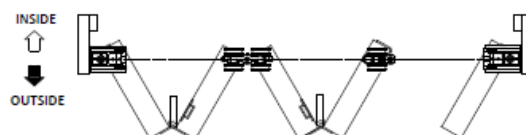

VIO50DO - 5 Door System One Way Open Out Kit

Kit contents:

VIO-1	Pivot Set	1
VIO-7	Offset Hinge Handle Set	1
VIO-4	Intermediate Hanger Set	2
VIO-3	Hinge Handle Set	1

Hardware Data Sheet

VIO51DO - 5 Door System 4 + 1 Open Out Kit

Kit contents:

VIO-1	Pivot Set	2
VIO-7	Offset Hinge Handle Set	2
VIO-4	Intermediate Hanger Set	1
VIO-2	End Hanger Set	1

VIO60DO – 6 Door System One Way Open Out Kit

Kit contents:

VIO-1	Pivot Set	1
VIO-7	Offset Hinge Handle Set	2
VIO-4	Intermediate Hanger Set	2
VIO-3	Hinge Handle Set	1
VIO-2	End Hanger Set	1