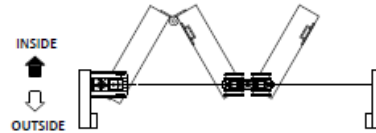

VIO30DI - 3 Door System One Way Open In Kit

Kit contents:

VIO-1	Pivot Set	1
VIO-4	Intermediate Hanger Set	1
VIO-6	Offset Hinge Set	1