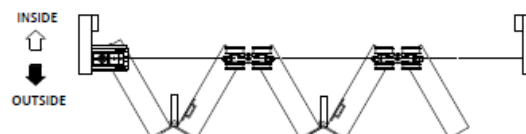

VIO41DO - 4 Door System 3 + 1 Open Out Kit

Kit contents:

VIO-1	Pivot Set	2
VIO-7	Offset Hinge Handle Set	1
VIO-4	Intermediate Hanger Set	1

VIO42DO - 4 Door System 2 + 2 Open Out Kit

Kit contents:

VIO-1	Pivot Set	2
VIO-3	Hinge Handle Set	2
VIO-8	Meeting Stile Hanger Set	1

VIO50DO - 5 Door System One Way Open Out Kit

Kit contents:

VIO-1	Pivot Set	1
VIO-7	Offset Hinge Handle Set	1
VIO-4	Intermediate Hanger Set	2
VIO-3	Hinge Handle Set	1

Hardware Data Sheet

VIO51DO - 5 Door System 4 + 1 Open Out Kit