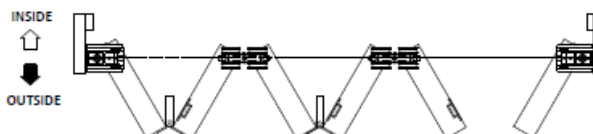

VIO50DO - 5 Door System One Way Open Out Kit

Kit contents:

VIO-1	Pivot Set	1
VIO-7	Offset Hinge Handle Set	1
VIO-4	Intermediate Hanger Set	2
VIO-3	Hinge Handle Set	1

Hardware Data Sheet

VIO51DO - 5 Door System 4 + 1 Open Out Kit

Kit contents:

VIO-1	Pivot Set	2
VIO-7	Offset Hinge Handle Set	2
VIO-4	Intermediate Hanger Set	1
VIO-2	End Hanger Set	1

VIO60DO – 6 Door System One Way Open Out Kit

Kit contents:

VIO-1	Pivot Set	1
VIO-7	Offset Hinge Handle Set	2
VIO-4	Intermediate Hanger Set	2
VIO-3	Hinge Handle Set	1
VIO-2	End Hanger Set	1

VIO61DO – 6 Door System 5 + 1 Open Out Kit

Kit contents:

VIO-1	Pivot Set	2
VIO-7	Offset Hinge Handle Set	2
VIO-4	Intermediate Hanger Set	2
VIO-3	Hinge Handle Set	1

VIO70DO – 7 Door System One Way Open Out Kit