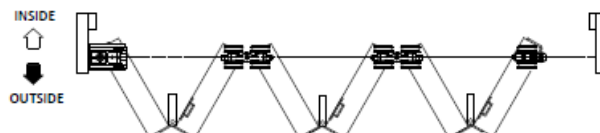

VIO50DO - 5 Door System One Way Open Out Kit

Kit contents:

VIO-1	Pivot Set	1
VIO-7	Offset Hinge Handle Set	1
VIO-4	Intermediate Hanger Set	2
VIO-3	Hinge Handle Set	1

Hardware Data Sheet

VIO51DO - 5 Door System 4 + 1 Open Out Kit

Kit contents:

VIO-1	Pivot Set	2
VIO-7	Offset Hinge Handle Set	2
VIO-4	Intermediate Hanger Set	1
VIO-2	End Hanger Set	1

VIO60DO – 6 Door System One Way Open Out Kit

Kit contents:

VIO-1	Pivot Set	1
VIO-7	Offset Hinge Handle Set	2
VIO-4	Intermediate Hanger Set	2
VIO-3	Hinge Handle Set	1
VIO-2	End Hanger Set	1

VIO61DO – 6 Door System 5 + 1 Open Out Kit

Kit contents:

VIO-1	Pivot Set	2
VIO-7	Offset Hinge Handle Set	2
VIO-4	Intermediate Hanger Set	2
VIO-3	Hinge Handle Set	1

VIO70DO – 7 Door System One Way Open Out Kit