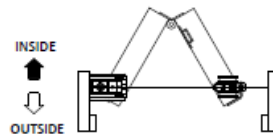

Hardware Data Sheet

VIO Folding Hardware Kit for Inward Opening Doors

VIO20DI - 2 Door System One Way Open In Kit

Kit contents:

VIO-1	Pivot Set	1
VIO-5	Handle Set	1
VIO-2	End Hanger Set	1