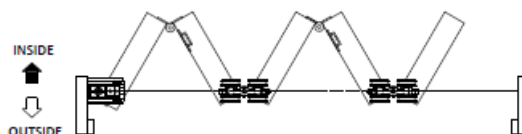

VIO42DI - 4 Door System 2 + 2 Open In Kit

Kit contents:

VIO-1	Pivot Set	2
VIO-5	Hinge Set	2
VIO-8	Meeting Stile Hanger Set	1

VIO50DI - 5 Door System One Way Open In Kit

Kit contents:

VIO-1	Pivot Set	1
VIO-6	Offset Hinge Set	1
VIO-4	Intermediate Hanger Set	2
VIO-5	Hinge Set	1

Hardware Data Sheet

VIO51DI – 5 Door System 4 + 1 Open In Kit

Kit contents:

VIO-1	Pivot Set	2
VIO-6	Offset Hinge Set	2
VIO-4	Intermediate Hanger Set	1
VIO-2	End Hanger Set	1

VIO60DI – 6 Door System One Way Open In Kit