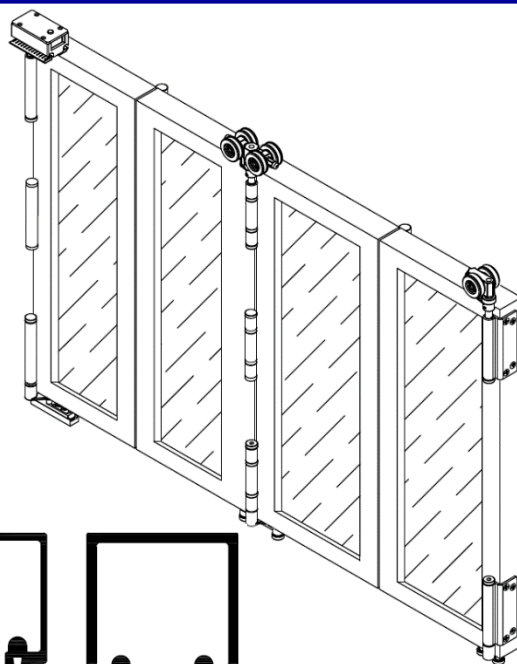

Hardware Data Sheet

VIO Top Hung Folding Door System

APPLICATIONS

The VIO folding door hardware is suitable for residential and commercial timber or aluminium exterior folding door.

Ideal for external applications being manufactured from corrosive resistant material - anodised aluminium track & guide channel, stainless steel hangers, hinges, and precision stainless steel bearings along with engineered polymer components.

Top hung End folding system suits door folding in one or both directions.

Two systems available suitable for doors to a maximum weight of either 50kg or 100kg per leaf.

DOOR SPECIFICATION

Individual door leaves:

	VIO-50	VIO-100
Maximum door height:	3000mm	3300mm
Maximum door width:	1000mm	1000mm
Door thickness:	35-65mm	35-65mm
Maximum door weight:	50kg	100kg
Maximum No of doors:	8 each direction	

HARDWARE SPECIFICATION