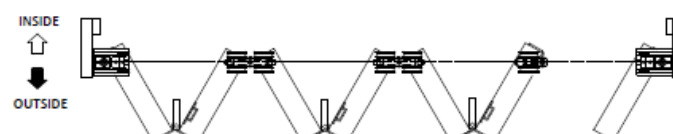

Kit contents:

VIO-1	Pivot Set	1
VIO-7	Offset Hinge Handle Set	1
VIO-4	Intermediate Hanger Set	3
VIO-3	Hinge Handle Set	2

VIO71DO – 7 Door System 6 + 1 Open Out Kit

Kit contents:

VIO-1	Pivot Set	2
VIO-7	Offset Hinge Handle Set	2
VIO-4	Intermediate Hanger Set	2
VIO-3	Hinge Handle Set	1
VIO-2	End Hanger Set	1

VIO80DO – 8 Door System One Way Open Out Kit

Kit contents:

VIO-1	Pivot Set	1
VIO-7	Offset Hinge Handle Set	2
VIO-4	Intermediate Hanger Set	3
VIO-3	Hinge Handle Set	2
VIO-2	End Hanger Set	1

Hardware Data Sheet