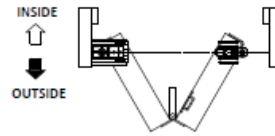

VT50 Top Track

VT100 Top Track

VGC Guide Channel

VPCI Guide Channel Poly Insert

Hardware Data Sheet

VIO Folding Hardware Kits for Outward Opening Doors

VIO20DO - 2 Door System One Way Open Out Kit

Kit contents:

VIO-1	Pivot Set	1
VIO-3	Hinge Handle Set	1
VIO-2	End Hanger Set	1

VIO30DO - 3 Door System One Way Open Out Kit

Kit contents:

VIO-1	Pivot Set	1
VIO-4	Intermediate Hanger Set	1
VIO-7	Offset Hinge Handle Set	1