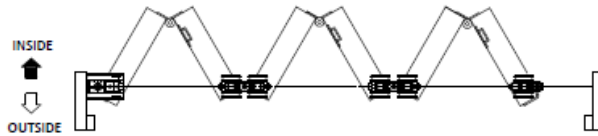

VIO60DI – 6 Door System One Way Open In Kit

Kit contents:

VIO-1	Pivot Set	1
VIO-6	Offset Hinge Set	2
VIO-4	Intermediate Hanger Set	2
VIO-5	Hinge Set	1
VIO-2	End Hanger Set	1