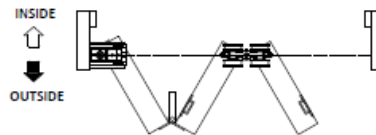

VT50 Top Track

VT100 Top Track

VGC Guide Channel

VPCI Guide Channel Poly Insert

Hardware Data Sheet

VIO Folding Hardware Kits for Outward Opening Doors

VIO20DO - 2 Door System One Way Open Out Kit

Kit contents:

VIO-1	Pivot Set	1
VIO-3	Hinge Handle Set	1
VIO-2	End Hanger Set	1

VIO30DO - 3 Door System One Way Open Out Kit

Kit contents:

VIO-1	Pivot Set	1
VIO-4	Intermediate Hanger Set	1
VIO-7	Offset Hinge Handle Set	1