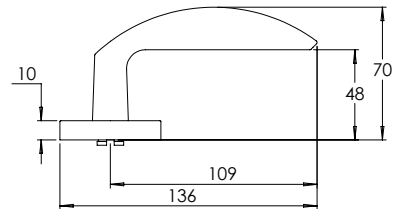

Material Marine Grade 316 Stainless Steel

madinoz MDZ L25

FINISH AVAILABLE IN **SSS** **PSS**

madinoz MDZ L25-PV

madinoz MDZ L25Z

FINISH AVAILABLE IN **SSS** **PSS**

madinoz MDZ L25-PVZ