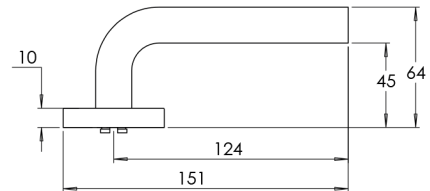

Material Tubular 316 Stainless Steel

madinoz MDZ L45T

FINISH AVAILABLE IN **SSS** **PSS**

madinoz MDZ L45T-PV

madinoz MDZ L45TZ

FINISH AVAILABLE IN **SSS** **PSS**

madinoz MDZ L45T-PVZ