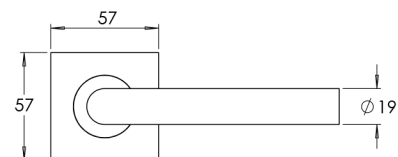

Material Tubular 316 Stainless Steel

madinoz MDZ L45T

FINISH AVAILABLE IN **SSS** **PSS**

madinoz MDZ L45T-PV

madinoz MDZ L45TZ

FINISH AVAILABLE IN **SSS** **PSS**

madinoz MDZ L45T-PVZ