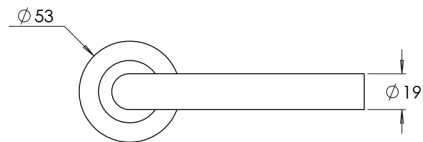

Material Tubular 316 Stainless Steel

madinoz MDZ L45T

FINISH AVAILABLE IN **SSS** **PSS**

madinoz MDZ L45T-PV

madinoz MDZ L45TZ

FINISH AVAILABLE IN **SSS** **PSS**

madinoz MDZ L45T-PVZ