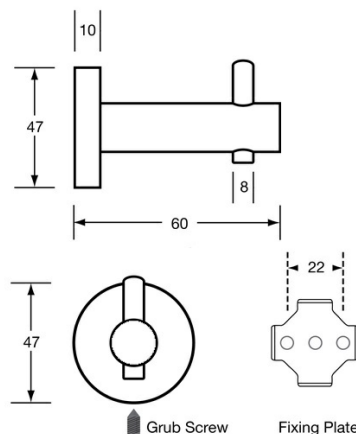

HOOKS

700_ROBEHOOK_SS

Robe Hook – Concealed Fix in Stainless Steel

Specification

Material	#304 Stainless Steel
Finish	Satin Stainless Steel
Specify	700_ROBEHOOK_SS
Mounting	Concealed Screw Fix via Fixing Plate Allen Key Supplied
Dimensions	47x47x60mm
Also Available	700_ROBEHOOK_ANMB: Antimicrobial
Note	* It is recommended that any individual unit is installed whereby it clears any other fixtures by at least 150mm and not carry loads any greater than 8kg. * This unit is accessible compliant when installed in accordance with AS1428.1. guidelines.

For installation instructions download the Metlam Australia App

Grub Screw

Fixing Plate

Downloads & Resources

- Care & Maintenance
- Installation instructions
- Associated Videos
- Stainless Steel Cleaning & Maintenance

The photographs and line drawings of the products presented above are representational only. Metlam Australia Pty Ltd reserves the right to, and from time to time, make changes and improvements in design and dimensions.