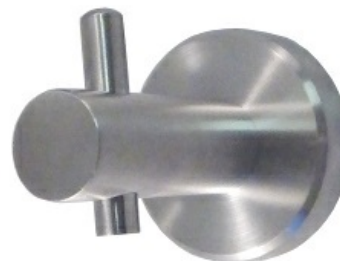

HOOKS

700_ROBEHOOK_SS

Robe Hook – Concealed Fix in Stainless Steel

Specification

Material	#304 Stainless Steel
Finish	Satin Stainless Steel
Specify	700_ROBEHOOK_SS
Mounting	Concealed Screw Fix via Fixing Plate Allen Key Supplied
Dimensions	47x47x60mm
Also Available	700_ROBEHOOK_ANMB: Antimicrobial
Note	* It is recommended that any individual unit is installed whereby it clears any other fixtures by at least 150mm and not carry loads any greater than 8kg. * This unit is accessible compliant when installed in accordance with AS1428.1. guidelines.

For installation instructions download the Metlam Australia App

Grub Screw

Fixing Plate

Downloads & Resources

- Care & Maintenance
- Installation instructions
- Associated Videos
- Stainless Steel Cleaning & Maintenance

The photographs and line drawings of the products presented above are representational only. Metlam Australia Pty Ltd reserves the right to, and from time to time, make changes and improvements in design and dimensions.