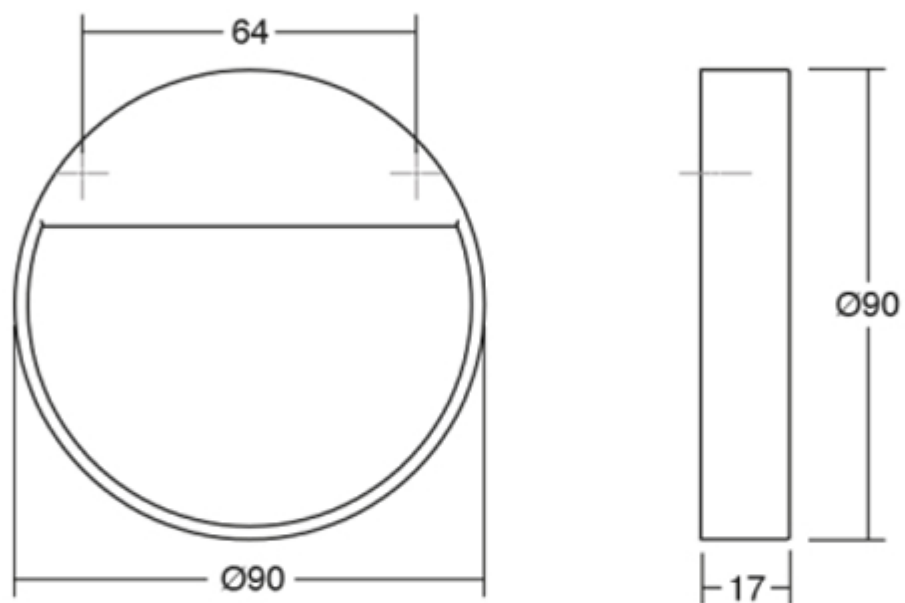

Bau Round Handle

momo
handles

Part no. B0496.90