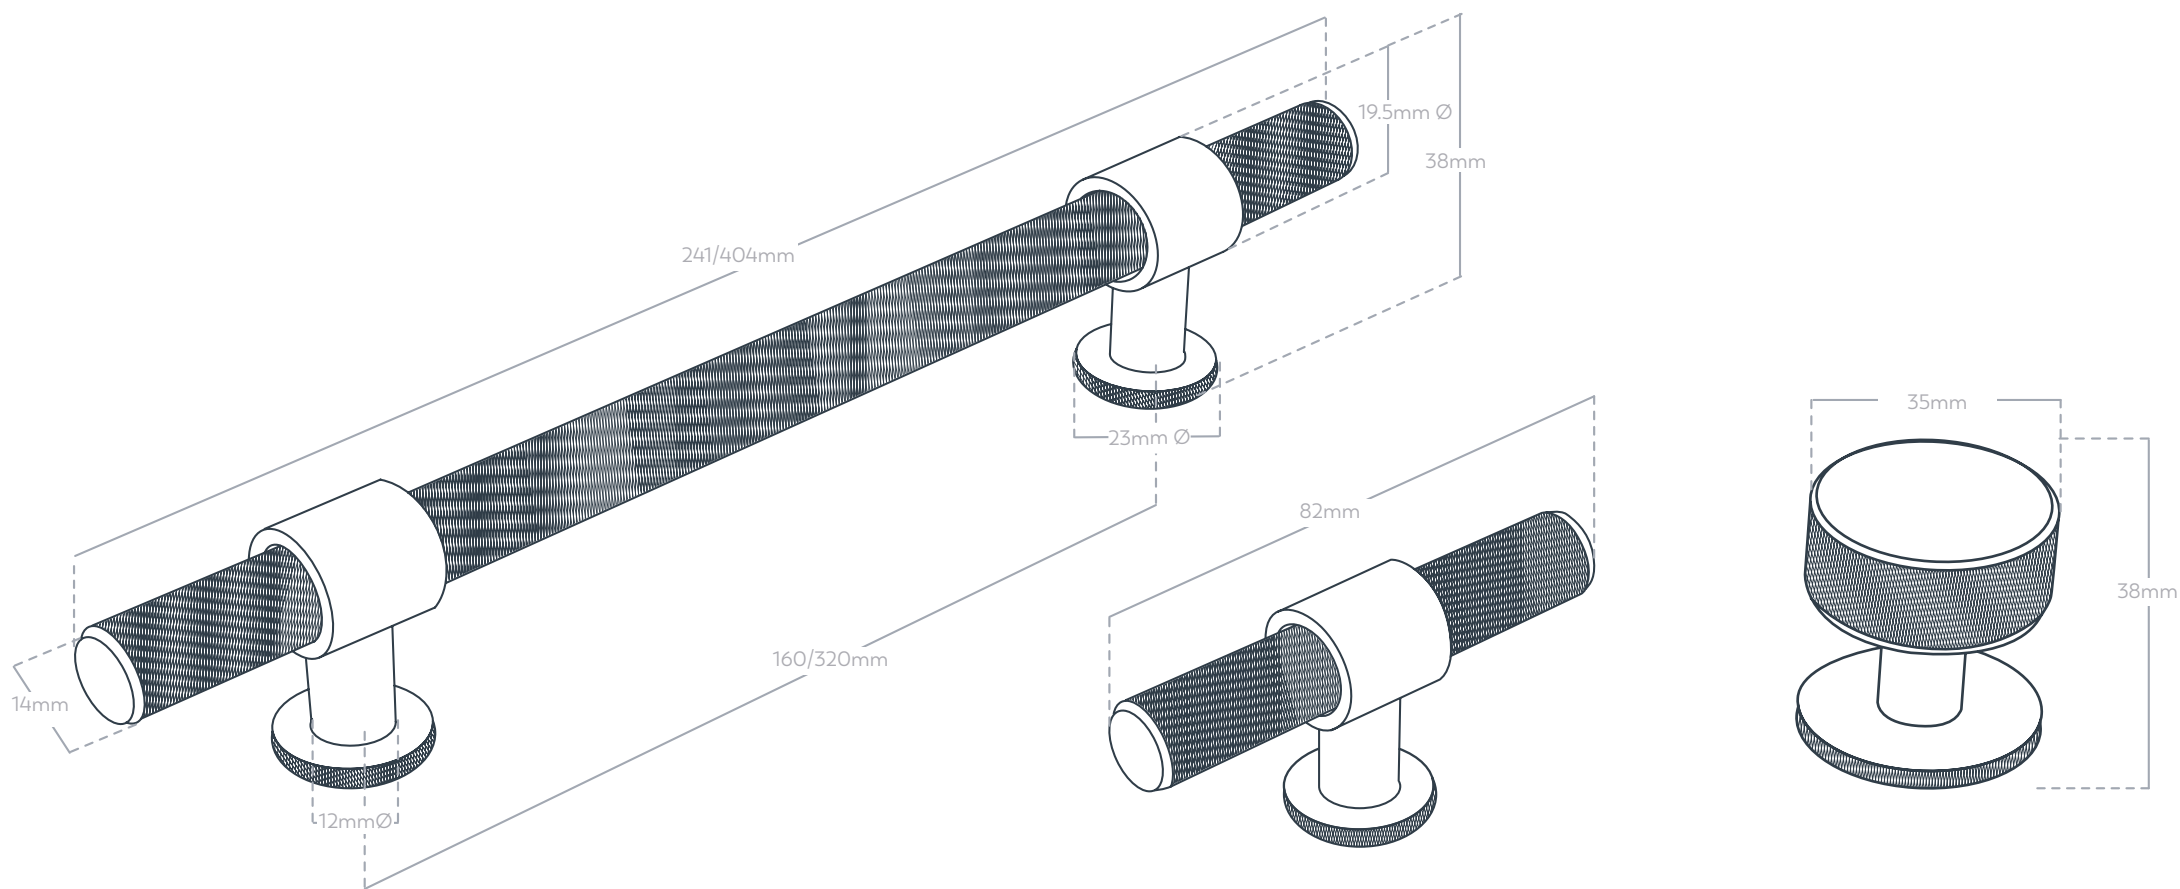

Belgravia Handles

momo
premium

Part Number	Hole Centre (C)	Overall Length (L)	Width (W)	Projection (P)
BLG035.BSB	-	-	35Ø	38
BLG082.BSB	-	82	-	38
BLG160.BSB	160	241	-	38
BLG320.BSB	320	404	-	38